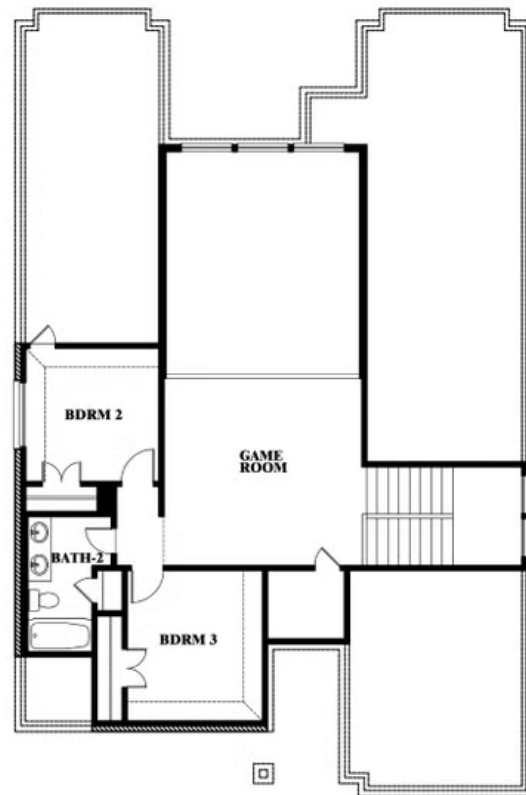

Violet

KREYMER EAST

1007 SHELDON DRIVE, WYLIE, TX 75098

VIOLET FLOOR PLAN WITH OPTIONAL BEDROOM AT STUDY

Violet Opt. Bed 5 & Bath 4 at Study

This brochure is for general informational purposes and is to be used as a guide only. Changes may be made during the development process and floorplans, dimensions, fixtures, fittings, finishes and specifications are subject to change without notice. Window placement, balcony configuration, wardrobe sizes and living areas may vary slightly within each plan type. EQUAL HOUSING OPPORTUNITY