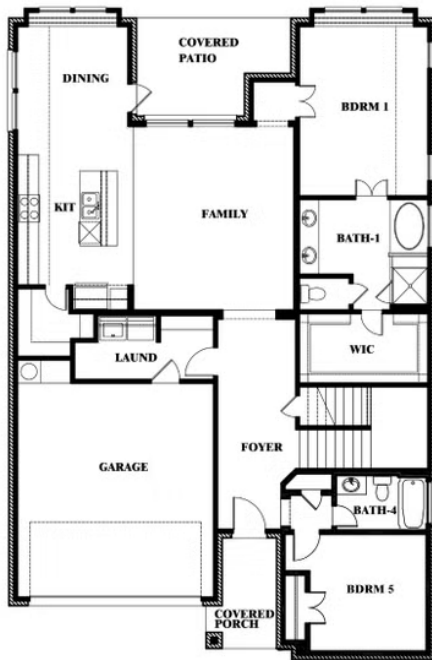

Violet

KREYMER EAST

1007 SHELDON DRIVE, WYLIE, TX 75098

VIOLET FLOOR PLAN WITH OPTIONAL BEDROOM AT STUDY

Violet
Opt. Bed 5 & Bath 4 at Study