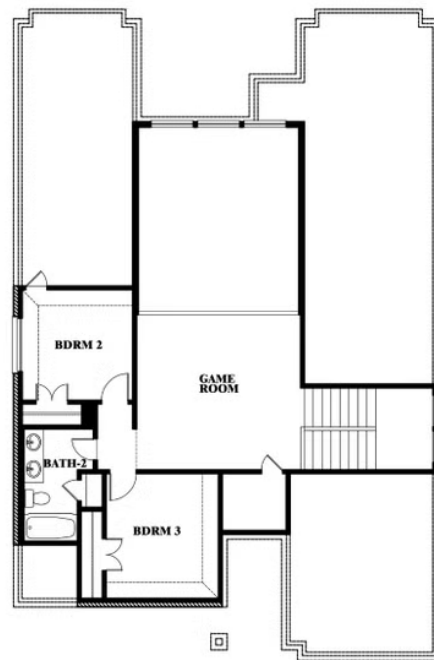

Violet

KREYMER EAST

1007 SHELDON DRIVE, WYLIE, TX 75098

VIOLET FLOOR PLAN WITH OPTIONAL BEDROOM AT STUDY

Violet
Opt. Bed 5 & Bath 4 at Study