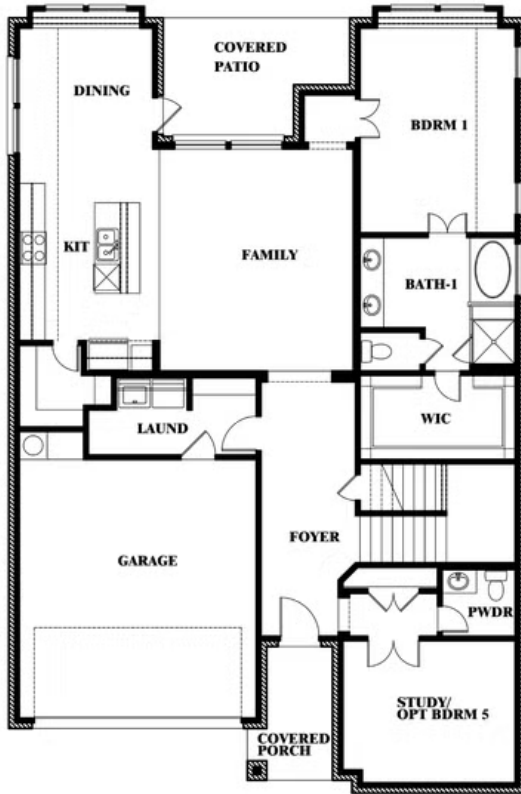

2.5
BATHROOMS

2.5
CAR GARAGE

ELEVATION A

ELEVATION AS

ELEVATION AS

ELEVATION B

ELEVATION B

ELEVATION C

ELEVATION C

ELEVATION D

ELEVATION D

Violet

VIOLET FLOOR PLAN

KREYMER EAST

1007 SHELDON DRIVE, WYLIE, TX 75098

Violet

This brochure is for general informational purposes and is to be used as a guide only. Changes may be made during the development process and floorplans, dimensions, fixtures, fittings, finishes and specifications are subject to change without notice. Window placement, balcony configuration, wardrobe sizes and living areas may vary slightly within each plan type. EQUAL HOUSING OPPORTUNITY

Violet

KREYMER EAST

1007 SHELDON DRIVE, WYLIE, TX 75098

VIOLET FLOOR PLAN WITH OPTIONAL BEDROOM AT STUDY

Violet Opt. Bed 5 & Bath 4 at Study

This brochure is for general informational purposes and is to be used as a guide only. Changes may be made during the development process and floorplans, dimensions, fixtures, fittings, finishes and specifications are subject to change without notice. Window placement, balcony configuration, wardrobe sizes and living areas may vary slightly within each plan type. EQUAL HOUSING OPPORTUNITY