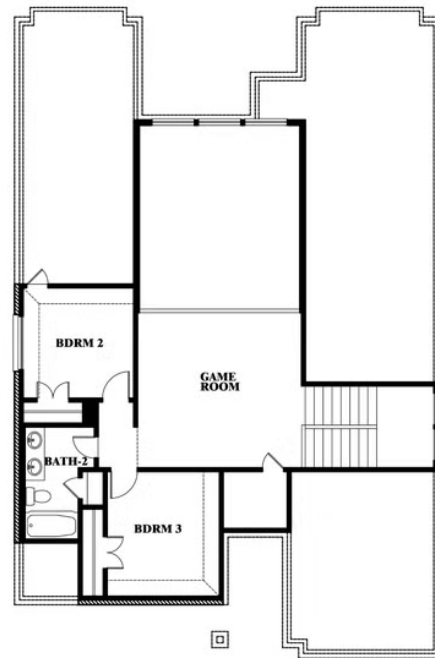

Violet

VIOLET FLOOR PLAN

KREYMER EAST

1007 SHELDON DRIVE, WYLIE, TX 75098

Violet