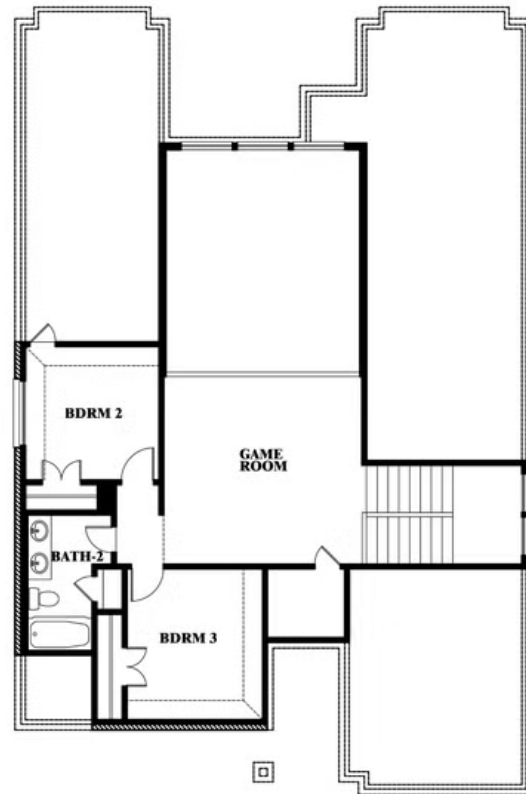

2.5
BATHROOMS

2.5
CAR GARAGE

ELEVATION A

ELEVATION AS

ELEVATION AS

ELEVATION B

ELEVATION B

ELEVATION C

ELEVATION C

ELEVATION D

ELEVATION D

Violet

VIOLET FLOOR PLAN

KREYMER EAST

1007 SHELDON DRIVE, WYLIE, TX 75098

Violet

This brochure is for general informational purposes and is to be used as a guide only. Changes may be made during the development process and floorplans, dimensions, fixtures, fittings, finishes and specifications are subject to change without notice. Window placement, balcony configuration, wardrobe sizes and living areas may vary slightly within each plan type. EQUAL HOUSING OPPORTUNITY

Violet

KREYMER EAST

1007 SHELDON DRIVE, WYLIE, TX 75098

VIOLET FLOOR PLAN WITH OPTIONAL BEDROOM AT STUDY

Violet Opt. Bed 5 & Bath 4 at Study

This brochure is for general informational purposes and is to be used as a guide only. Changes may be made during the development process and floorplans, dimensions, fixtures, fittings, finishes and specifications are subject to change without notice. Window placement, balcony configuration, wardrobe sizes and living areas may vary slightly within each plan type. EQUAL HOUSING OPPORTUNITY