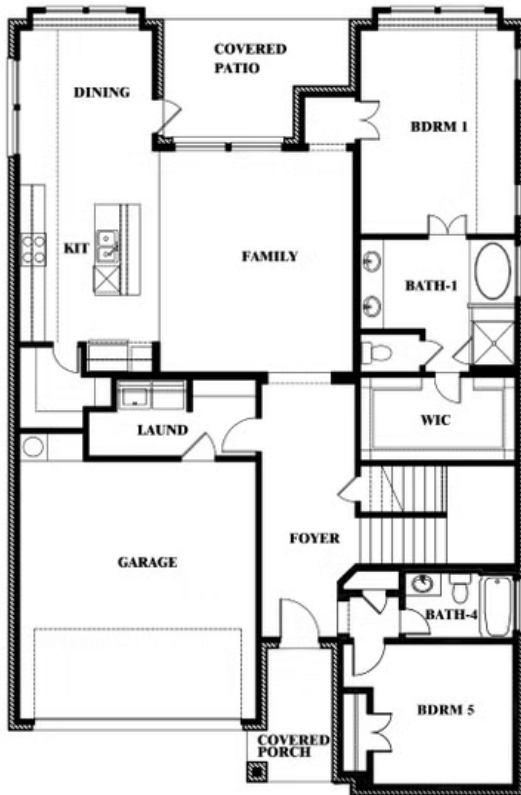

2.5
BATHROOMS

2.5
CAR GARAGE

ELEVATION A

ELEVATION AS

ELEVATION AS

ELEVATION B

ELEVATION B

ELEVATION C

ELEVATION C

ELEVATION D

ELEVATION D

Violet

VIOLET FLOOR PLAN

KREYMER EAST

1007 SHELDON DRIVE, WYLIE, TX 75098

Violet

Violet

KREYMER EAST

1007 SHELDON DRIVE, WYLIE, TX 75098

VIOLET FLOOR PLAN WITH OPTIONAL BEDROOM AT STUDY

Violet Opt. Bed 5 & Bath 4 at Study

This brochure is for general informational purposes and is to be used as a guide only. Changes may be made during the development process and floorplans, dimensions, fixtures, fittings, finishes and specifications are subject to change without notice. Window placement, balcony configuration, wardrobe sizes and living areas may vary slightly within each plan type. EQUAL HOUSING OPPORTUNITY