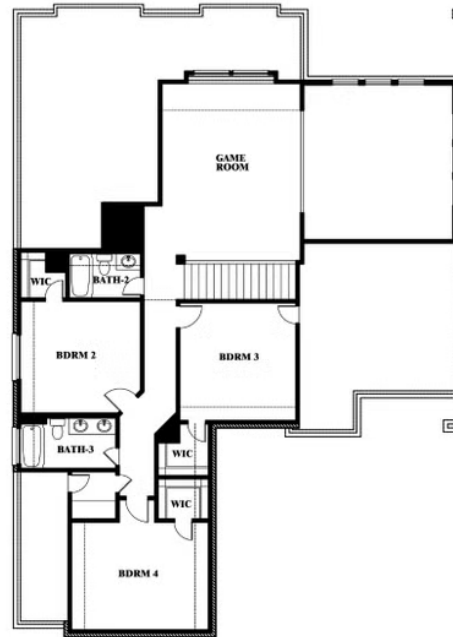

Spring Cress

KREYMER EAST

1007 SHELDON DRIVE, WYLIE, TX 75098

Spring Cress Opt. Bed 6 & Bath 5 at Media