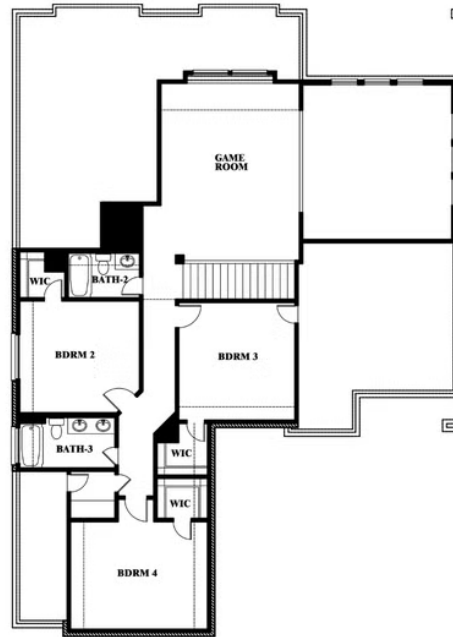

Spring Cress

KREYMER EAST

1007 SHELDON DRIVE, WYLIE, TX 75098

Spring Cress