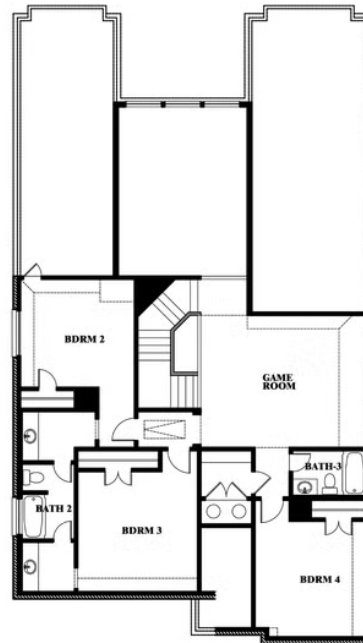

Rose

ROSE FLOOR PLAN

KREYMER EAST

1007 SHELDON DRIVE, WYLIE, TX 75098

Rose