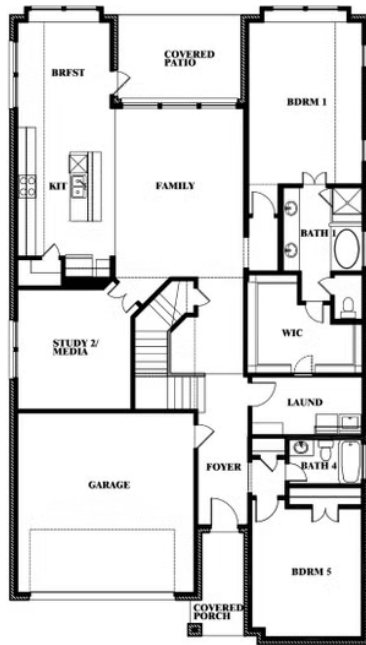

Rose

KREYMER EAST

1007 SHELDON DRIVE, WYLIE, TX 75098

ROSE FLOOR PLAN WITH OPTIONAL BED & BATH AT STUDY

Rose Opt. Bed & Bath at Study