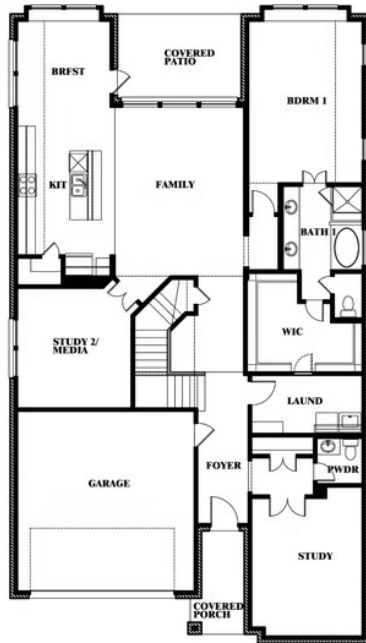

Rose

ROSE FLOOR PLAN

KREYMER EAST

1007 SHELDON DRIVE, WYLIE, TX 75098

Rose