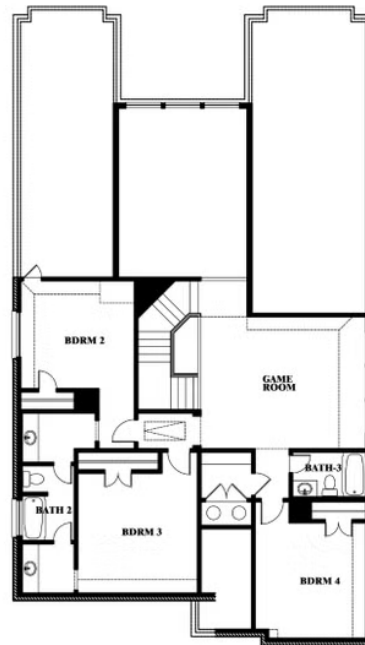

Rose

KREYMER EAST

1007 SHELDON DRIVE, WYLIE, TX 75098

ROSE FLOOR PLAN WITH OPTIONAL BED & BATH AT STUDY

Rose Opt. Bed & Bath at Study