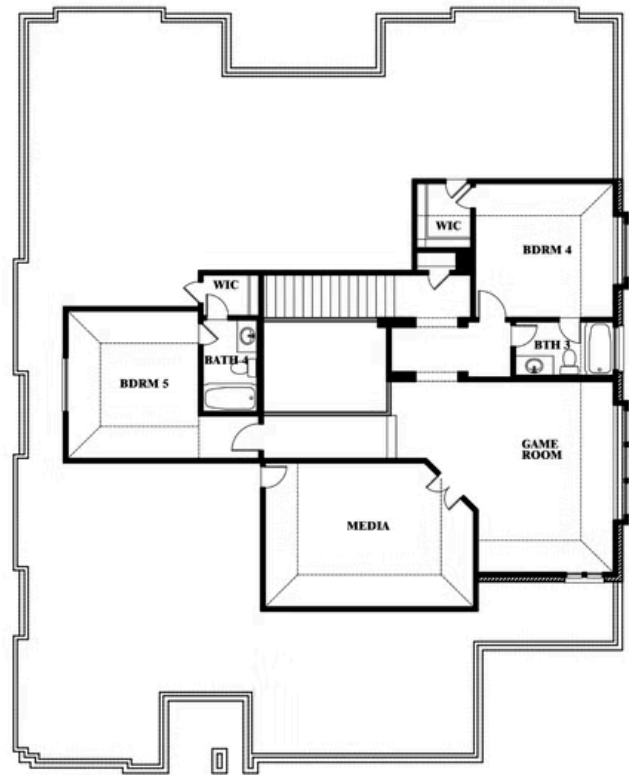

Primrose FE VI

KREYMER EAST

1007 SHELDON DRIVE, WYLIE, TX 75098

Primrose FE VI

This brochure is for general informational purposes and is to be used as a guide only. Changes may be made during the development process and floorplans, dimensions, fixtures, fittings, finishes and specifications are subject to change without notice. Window placement, balcony configuration, wardrobe sizes and living areas may vary slightly within each plan type. EQUAL HOUSING OPPORTUNITY

Document generated Jan 21, 2025. Prices, plans, square footage, features and materials are subject to change at any time without notice and vary among communities. Listed prices are for informational purposes only, are not binding, and do not create any contractual obligation(s). The price of any home is dependent on numerous factors, all of which are unique to a specific home, and is not guaranteed until specified in a binding contract. Pricing of elevations and additional optional beds/baths vary per plan. Some plans require a premium homesite. Please ask the Community Manager for details. Renderings of homes are artist concepts and may not reflect exact colors and materials.