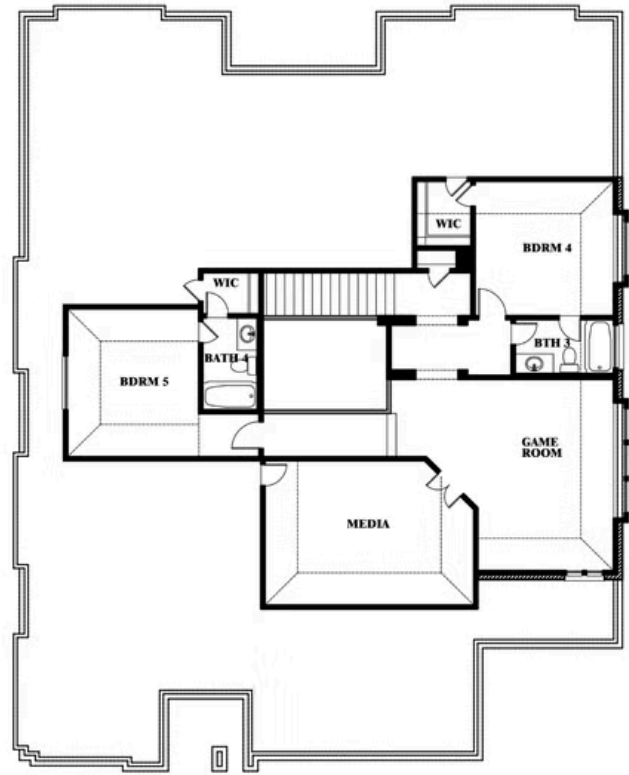

Primrose FE VI

HOMES FROM
\$775,990

CLASSIC SERIES

KREYMER EAST

1007 SHELDON DRIVE, WYLIE, TX 75098

4,065
SQUARE FEET

5
BEDROOMS

4.5
BATHROOMS

3
CAR GARAGE

ELEVATION A

ELEVATION B

ELEVATION C

Document generated Mar 12, 2025. Prices, plans, square footage, features and materials are subject to change at any time without notice and vary among communities. Listed prices are for informational purposes only, are not binding, and do not create a contractual obligation(s). The price of any home is dependent on numerous factors, all of which are unique to a specific home, and is not guaranteed until specified in a binding contract. Pricing of elevations and additional optional beds/baths vary per plan. Some plans require a premium homesite. Please ask the Community Manager for details. Renderings of homes are artist concepts and may not reflect exact colors and materials.

Primrose FE VI

KREYMER EAST

1007 SHELDON DRIVE, WYLIE, TX 75098

Primrose FE VI

This brochure is for general informational purposes and is to be used as a guide only. Changes may be made during the development process and floorplans, dimensions, fixtures, fittings, finishes and specifications are subject to change without notice. Window placement, balcony configuration, wardrobe sizes and living areas may vary slightly within each plan type. EQUAL HOUSING OPPORTUNITY