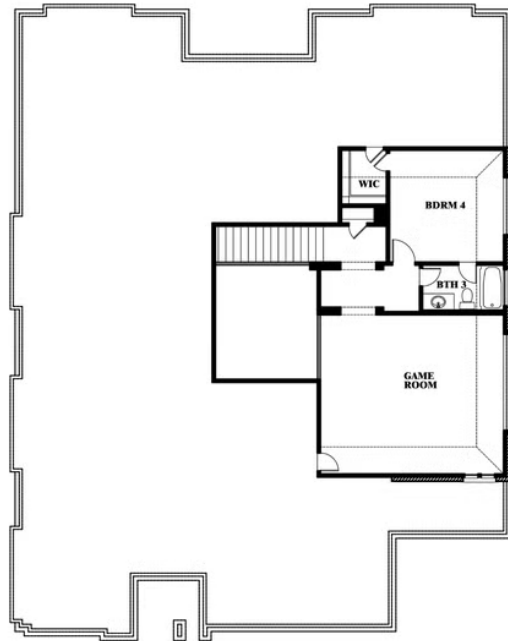

Primrose FE IV

KREYMER EAST

1007 SHELDON DRIVE, WYLIE, TX 75098

Primrose FE IV