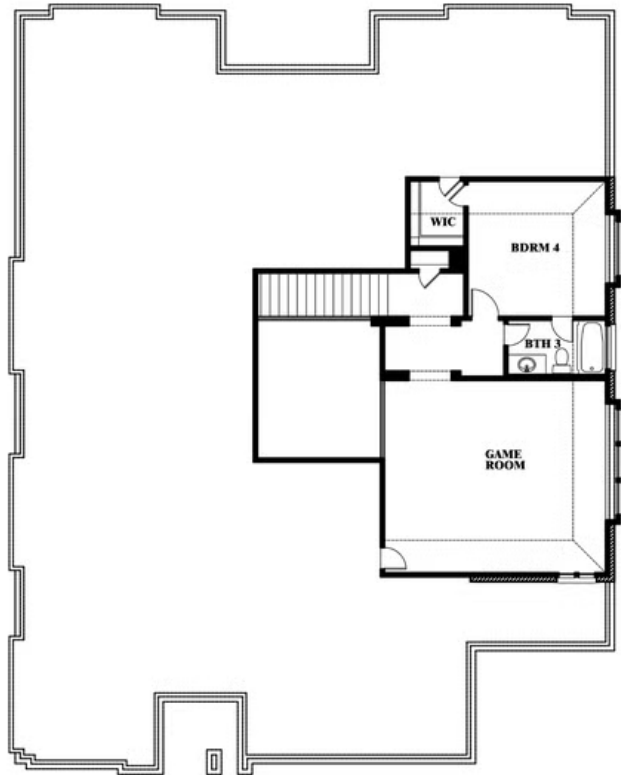

Primrose FE IV

HOMES FROM
\$736,990

CLASSIC SERIES

KREYMER EAST

1007 SHELDON DRIVE, WYLIE, TX 75098

3,543
SQUARE FEET

3
BEDROOMS

3.5
BATHROOMS

3
CAR GARAGE

Primrose FE IV

KREYMER EAST

1007 SHELDON DRIVE, WYLIE, TX 75098

Primrose FE IV

This brochure is for general informational purposes and is to be used as a guide only. Changes may be made during the development process and floorplans, dimensions, fixtures, fittings, finishes and specifications are subject to change without notice. Window placement, balcony configuration, wardrobe sizes and living areas may vary slightly within each plan type. EQUAL HOUSING OPPORTUNITY