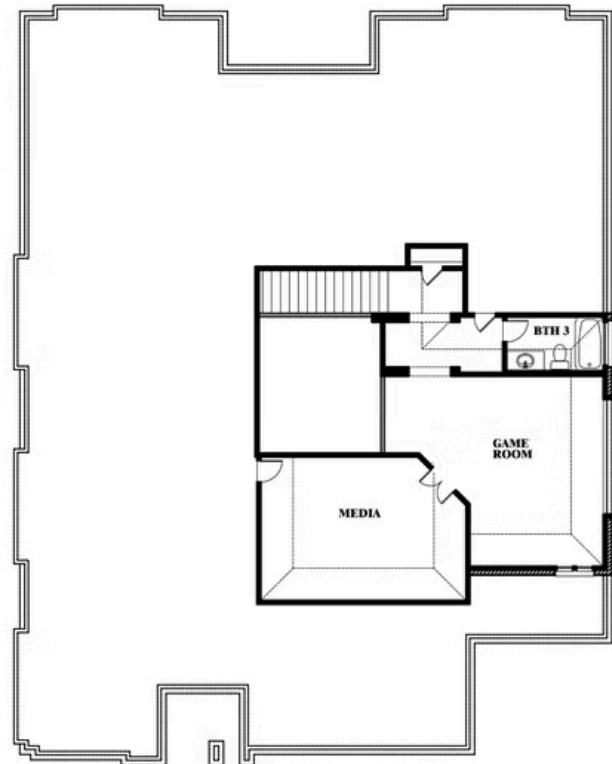

Primrose FE III

HOMES FROM
\$725,990

CLASSIC SERIES

KREYMER EAST

1007 SHELDON DRIVE, WYLIE, TX 75098

3,525
SQUARE FEET

3
BEDROOMS

3.5
BATHROOMS

Primrose FE III

KREYMER EAST

1007 SHELDON DRIVE, WYLIE, TX 75098

Primrose FE III

This brochure is for general informational purposes and is to be used as a guide only. Changes may be made during the development process and floorplans, dimensions, fixtures, fittings, finishes and specifications are subject to change without notice. Window placement, balcony configuration, wardrobe sizes and living areas may vary slightly within each plan type. EQUAL HOUSING OPPORTUNITY