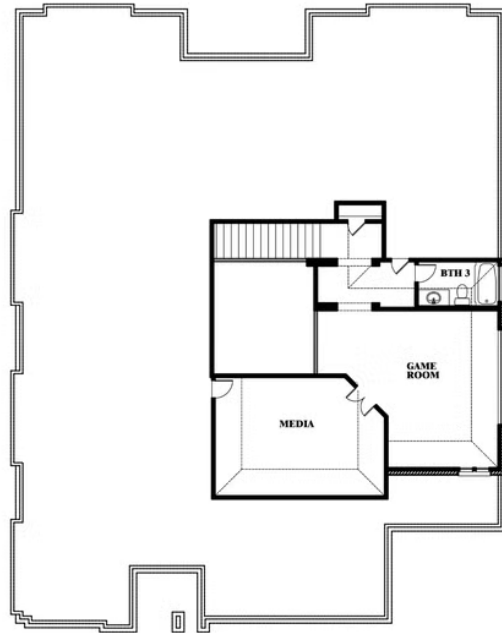

Primrose FE III

KREYMER EAST

1007 SHELDON DRIVE, WYLIE, TX 75098

Primrose FE III