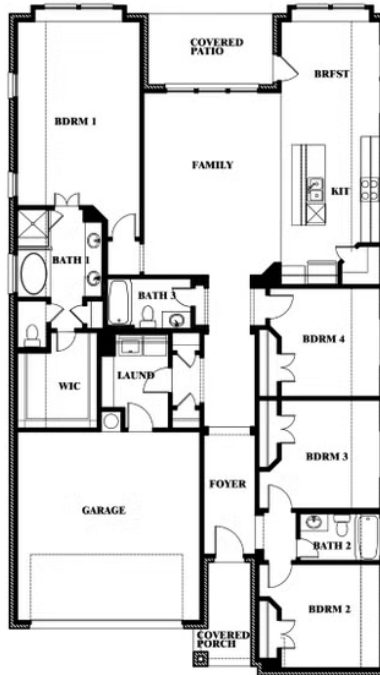

Jasmine

KREYMER EAST

1007 SHELDON DRIVE, WYLIE, TX 75098

JASMINE FLOOR PLAN WITH OPTIONAL BATH 3

Jasmine

Opt. Bath 3 at Closet