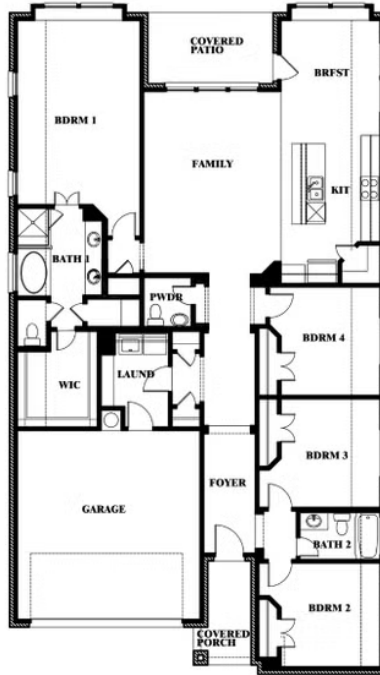

Jasmine

KREYMER EAST

1007 SHELDON DRIVE, WYLIE, TX 75098

JASMINE FLOOR PLAN WITH OPTIONAL POWDER

Jasmine Opt. Powder at Closet