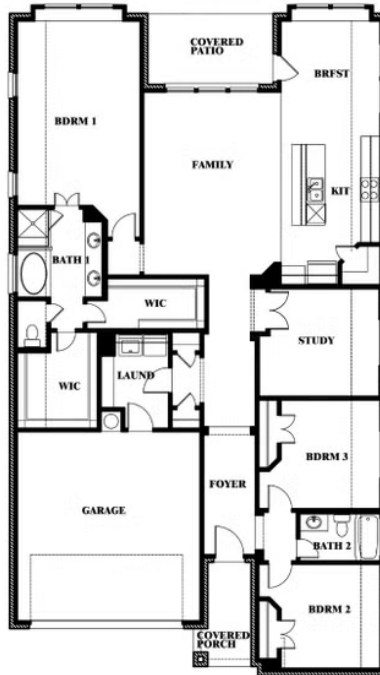

Jasmine

KREYMER EAST

1007 SHELDON DRIVE, WYLIE, TX 75098

JASMINE FLOOR PLAN WITH OPTIONAL STUDY

Jasmine Opt. Study at Bed 4