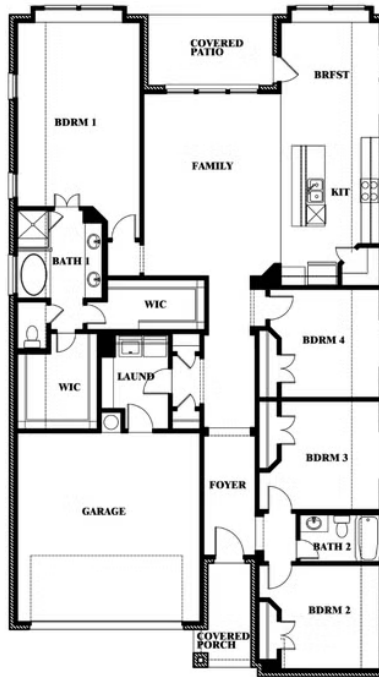

Jasmine

JASMINE FLOOR PLAN

KREYMER EAST

1007 SHELDON DRIVE, WYLIE, TX 75098

Jasmine