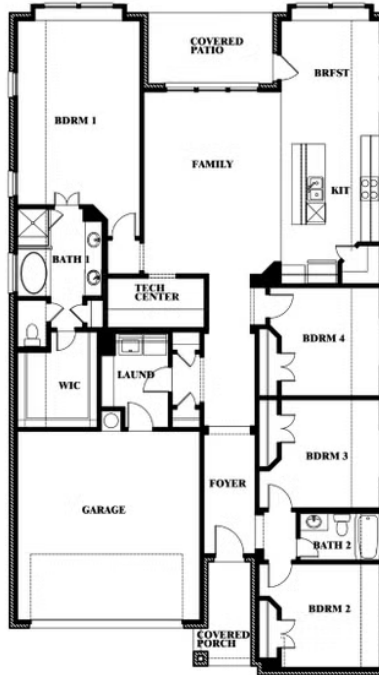

Jasmine

KREYMER EAST

1007 SHELDON DRIVE, WYLIE, TX 75098

JASMINE FLOOR PLAN WITH OPTIONAL TECH CENTER

Jasmine Opt. Tech Center at Closet