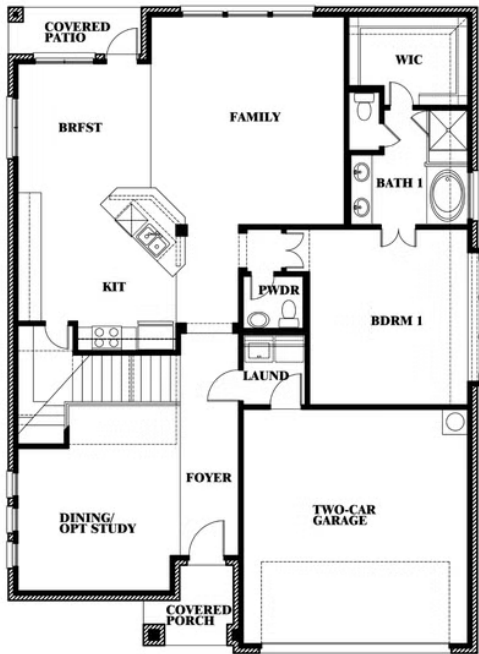

Dewberry

KREYMER EAST

1007 SHELDON DRIVE, WYLIE, TX 75098

Dewberry