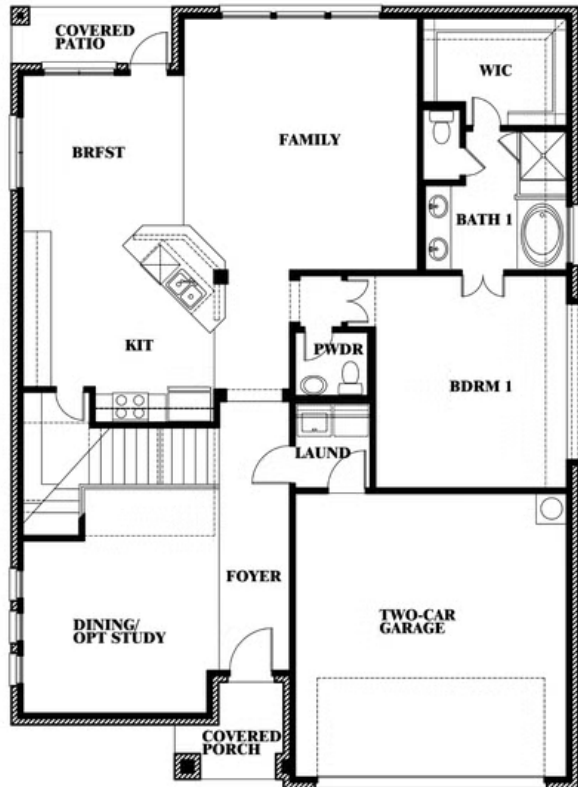

Dewberry

CLASSIC SERIES

KREYMER EAST

1007 SHELDON DRIVE, WYLIE, TX 75098

HOMES FROM

\$611,990

2,820
SQUARE FEET

4
BEDROOMS

2.5
BATHROOMS

2.5
CAR GARAGE

ELEVATION C

ELEVATION AS

ELEVATION AS

ELEVATION A

ELEVATION A

ELEVATION CS

ELEVATION CS

ELEVATION D

ELEVATION D

Dewberry

KREYMER EAST

1007 SHELDON DRIVE, WYLIE, TX 75098

Dewberry

This brochure is for general informational purposes and is to be used as a guide only. Changes may be made during the development process and floorplans, dimensions, fixtures, fittings, finishes and specifications are subject to change without notice. Window placement, balcony configuration, wardrobe sizes and living areas may vary slightly within each plan type. EQUAL HOUSING OPPORTUNITY