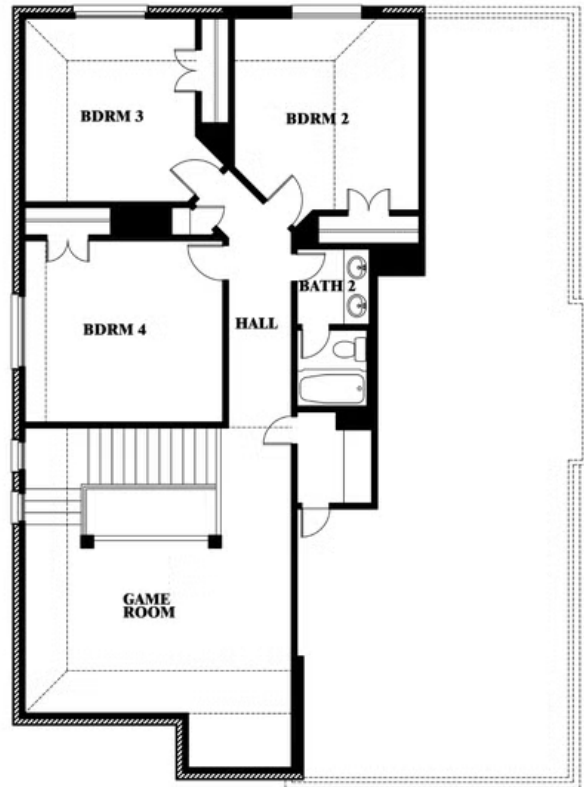

2.5
BATHROOMS

2.5
CAR GARAGE

ELEVATION C

ELEVATION AS

ELEVATION AS

ELEVATION A

ELEVATION A

ELEVATION CS

ELEVATION CS

ELEVATION D

ELEVATION D

Dewberry

KREYMER EAST

1007 SHELDON DRIVE, WYLIE, TX 75098

Dewberry

This brochure is for general informational purposes and is to be used as a guide only. Changes may be made during the development process and floorplans, dimensions, fixtures, fittings, finishes and specifications are subject to change without notice. Window placement, balcony configuration, wardrobe sizes and living areas may vary slightly within each plan type. EQUAL HOUSING OPPORTUNITY