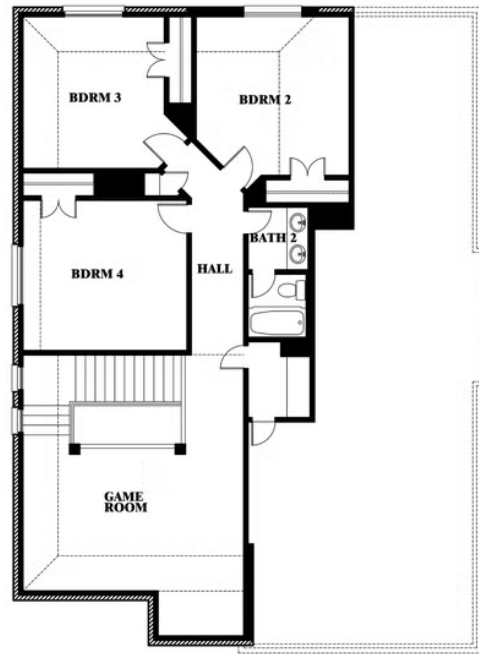

Dewberry

KREYMER EAST

1007 SHELDON DRIVE, WYLIE, TX 75098

Dewberry