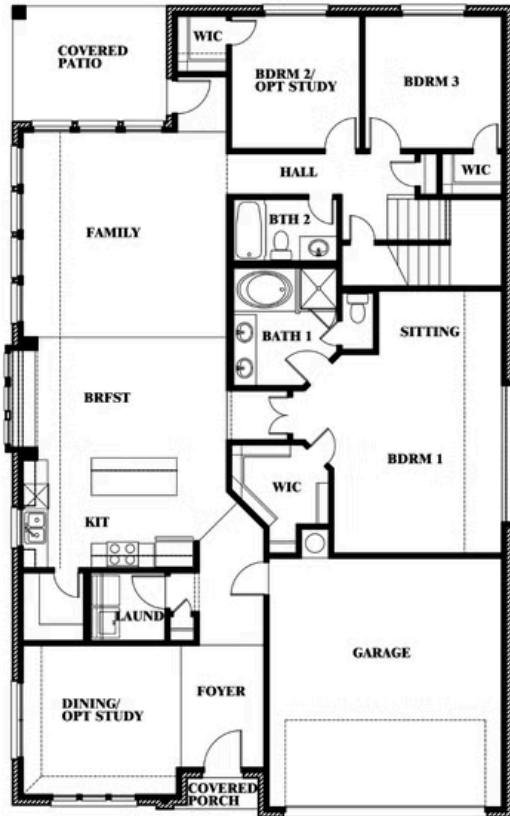

Cypress II

HOMES FROM
\$589,990

CLASSIC SERIES

KREYMER EAST

1007 SHELDON DRIVE, WYLIE, TX 75098

2,454
SQUARE FEET

4
BEDROOMS

3.0
BATHROOMS

2.5
CAR GARAGE

Cypress II

KREYMER EAST

1007 SHELDON DRIVE, WYLIE, TX 75098

Cypress II

This brochure is for general informational purposes and is to be used as a guide only. Changes may be made during the development process and floorplans, dimensions, fixtures, fittings, finishes and specifications are subject to change without notice. Window placement, balcony configuration, wardrobe sizes and living areas may vary slightly within each plan type. EQUAL HOUSING OPPORTUNITY