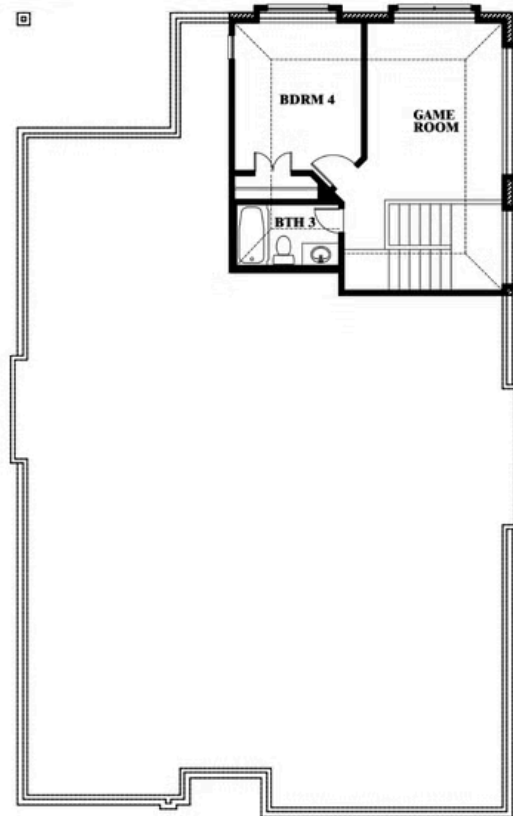

Cypress II

HOMES FROM
\$589,990

CLASSIC SERIES

KREYMER EAST

1007 SHELDON DRIVE, WYLIE, TX 75098

2,454
SQUARE FEET

4
BEDROOMS

3.0
BATHROOMS

2.5
CAR GARAGE

Cypress II

KREYMER EAST

1007 SHELDON DRIVE, WYLIE, TX 75098

Cypress II

This brochure is for general informational purposes and is to be used as a guide only. Changes may be made during the development process and floorplans, dimensions, fixtures, fittings, finishes and specifications are subject to change without notice. Window placement, balcony configuration, wardrobe sizes and living areas may vary slightly within each plan type. EQUAL HOUSING OPPORTUNITY