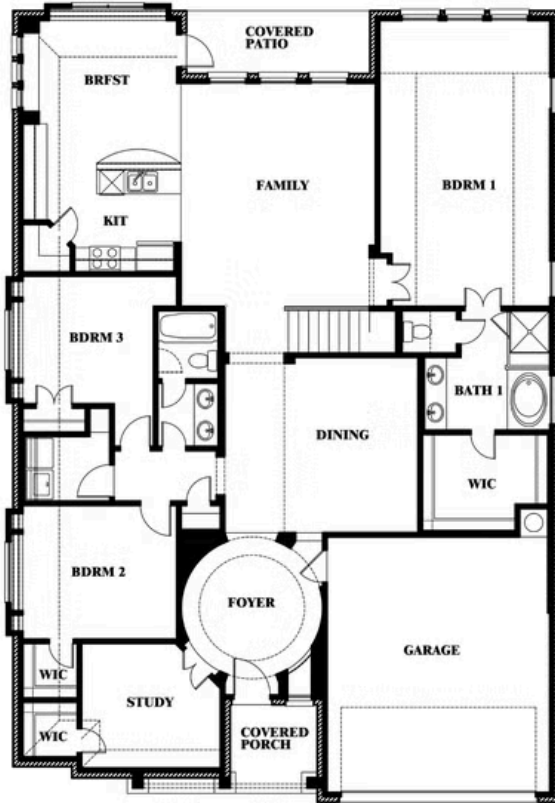

Carolina III

HOMES FROM
\$635,990

CLASSIC SERIES

KREYMER EAST

1007 SHELDON DRIVE, WYLIE, TX 75098

3,067
SQUARE FEET

4
BEDROOMS

3.0
BATHROOMS

2.5
CAR GARAGE

ELEVATION AS

ELEVATION A

ELEVATION A

ELEVATION C

ELEVATION C

ELEVATION D

ELEVATION D

ELEVATION E

ELEVATION E

ELEVATION F

ELEVATION F

Carolina III

KREYMER EAST

1007 SHELDON DRIVE, WYLIE, TX 75098

Carolina III

This brochure is for general informational purposes and is to be used as a guide only. Changes may be made during the development process and floorplans, dimensions, fixtures, fittings, finishes and specifications are subject to change without notice. Window placement, balcony configuration, wardrobe sizes and living areas may vary slightly within each plan type. EQUAL HOUSING OPPORTUNITY