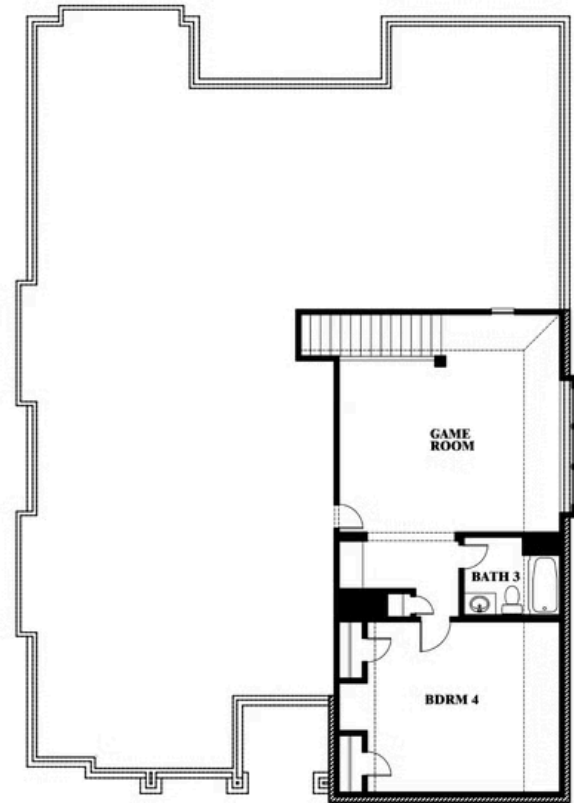

Carolina III

HOMES FROM
\$635,990

CLASSIC SERIES

KREYMER EAST

1007 SHELDON DRIVE, WYLIE, TX 75098

3,067
SQUARE FEET

4
BEDROOMS

3.0
BATHROOMS

2.5
CAR GARAGE

ELEVATION AS

ELEVATION A

ELEVATION A

ELEVATION C

ELEVATION C

ELEVATION D

ELEVATION D

ELEVATION E

ELEVATION E

ELEVATION F

ELEVATION F

Carolina III

KREYMER EAST

1007 SHELDON DRIVE, WYLIE, TX 75098

Carolina III

This brochure is for general informational purposes and is to be used as a guide only. Changes may be made during the development process and floorplans, dimensions, fixtures, fittings, finishes and specifications are subject to change without notice. Window placement, balcony configuration, wardrobe sizes and living areas may vary slightly within each plan type. EQUAL HOUSING OPPORTUNITY