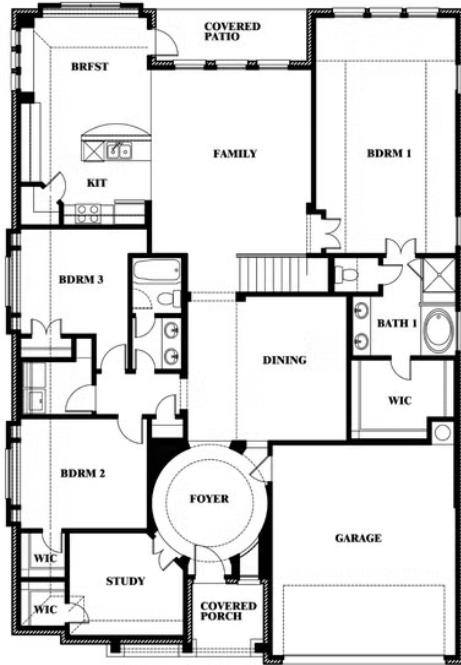

Carolina II

KREYMER EAST

1007 SHELDON DRIVE, WYLIE, TX 75098

Carolina II with Media Room