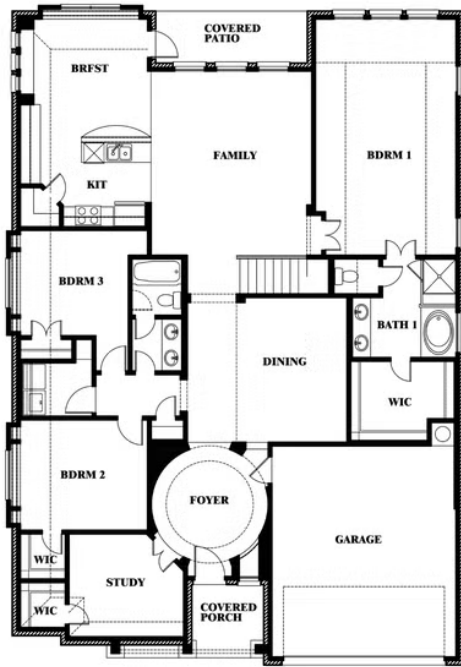

Carolina II

KREYMER EAST

1007 SHELDON DRIVE, WYLIE, TX 75098

Carolina II