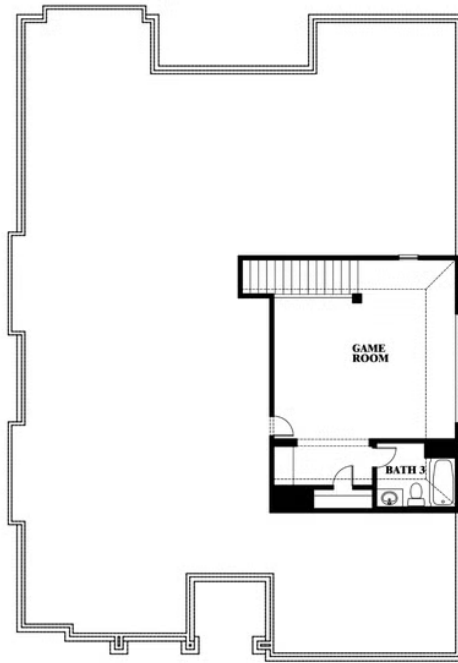

Carolina II

KREYMER EAST

1007 SHELDON DRIVE, WYLIE, TX 75098

Carolina II