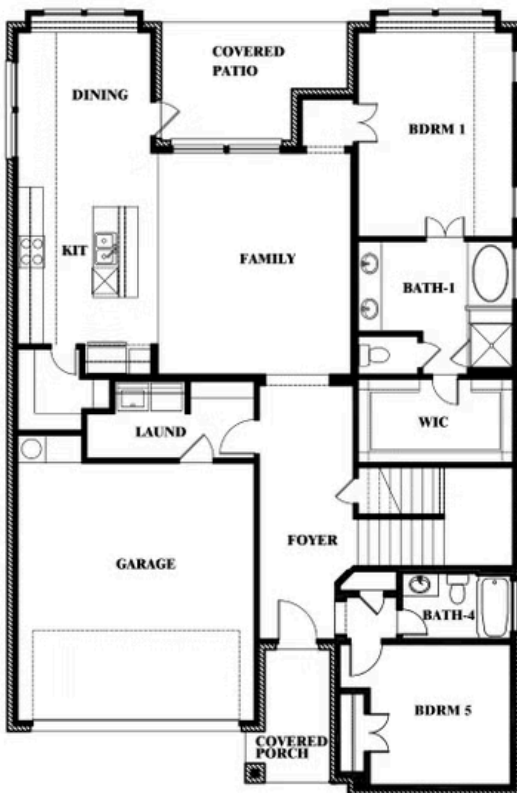

## Violet III

This brochure is for general informational purposes and is to be used as a guide only. Changes may be made during the development process and floorplans, dimensions, fixtures, fittings, finishes and specifications are subject to change without notice. Window placement, balcony configuration, wardrobe sizes and living areas may vary slightly within each plan type. EQUAL HOUSING OPPORTUNITY

## EMERALD VISTA

1900 EMERALD VISTA BOULEVARD, WYLIE, TX 75098

**VIOLET III FLOOR PLAN WITH BEDROOM AT STUDY**

### Violet III Opt. Bed 5 & Bath 4 at Study

This brochure is for general informational purposes and is to be used as a guide only. Changes may be made during the development process and floorplans, dimensions, fixtures, fittings, finishes and specifications are subject to change without notice. Window placement, balcony configuration, wardrobe sizes and living areas may vary slightly within each plan type. EQUAL HOUSING OPPORTUNITY