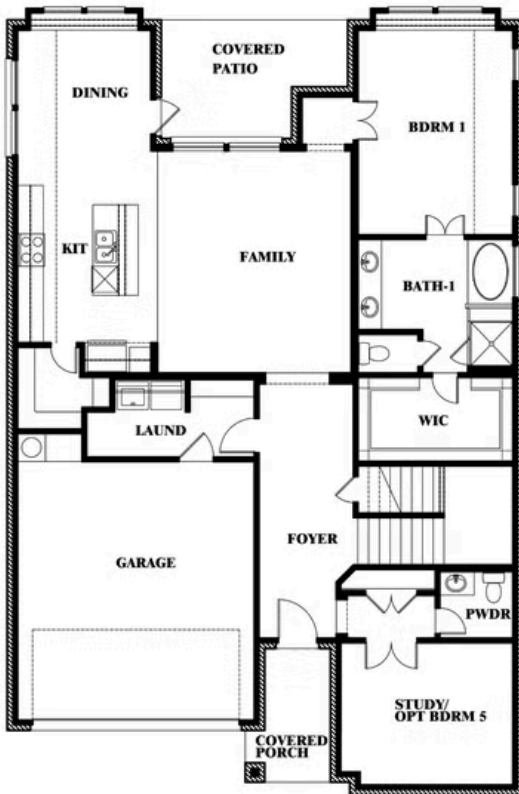

Violet III

VIOLET III FLOOR PLAN

EMERALD VISTA

1900 EMERALD VISTA BOULEVARD, WYLIE, TX 75098

Violet III

This brochure is for general informational purposes and is to be used as a guide only. Changes may be made during the development process and floorplans, dimensions, fixtures, fittings, finishes and specifications are subject to change without notice. Window placement, balcony configuration, wardrobe sizes and living areas may vary slightly within each plan type. EQUAL HOUSING OPPORTUNITY