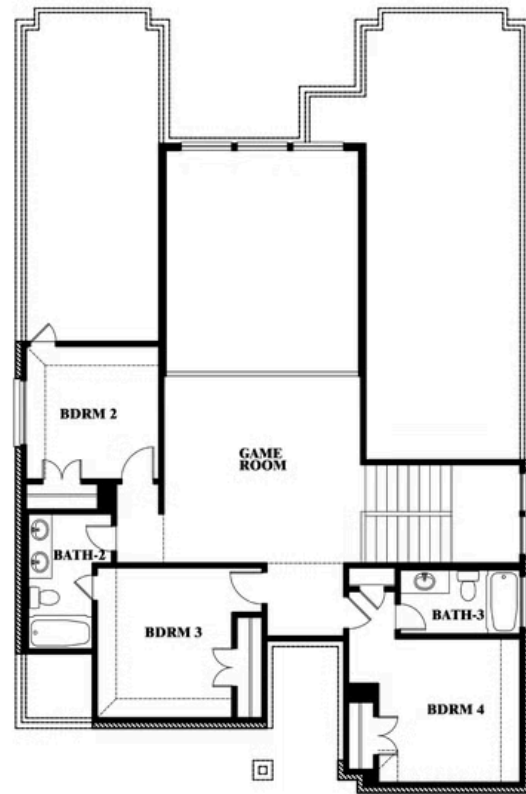

Violet III

VIOLET III FLOOR PLAN

EMERALD VISTA

1900 EMERALD VISTA BOULEVARD, WYLIE, TX 75098

Violet III

This brochure is for general informational purposes and is to be used as a guide only. Changes may be made during the development process and floorplans, dimensions, fixtures, fittings, finishes and specifications are subject to change without notice. Window placement, balcony configuration, wardrobe sizes and living areas may vary slightly within each plan type. EQUAL HOUSING OPPORTUNITY