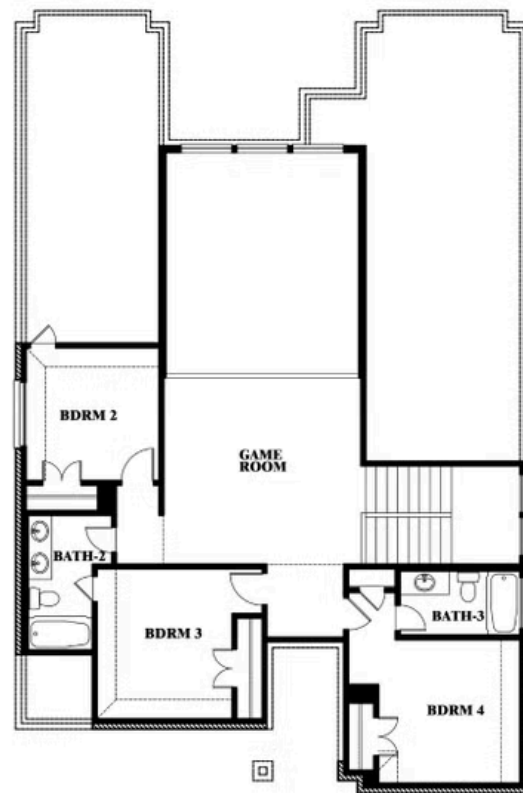

Violet III

EMERALD VISTA

1900 EMERALD VISTA BOULEVARD, WYLIE, TX 75098

VIOLET III FLOOR PLAN WITH BEDROOM AT STUDY

Violet III Opt. Bed 5 & Bath 4 at Study

This brochure is for general informational purposes and is to be used as a guide only. Changes may be made during the development process and floorplans, dimensions, fixtures, fittings, finishes and specifications are subject to change without notice. Window placement, balcony configuration, wardrobe sizes and living areas may vary slightly within each plan type. EQUAL HOUSING OPPORTUNITY