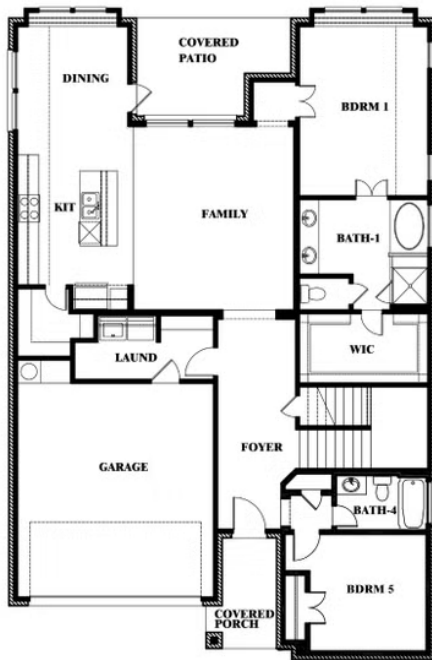

Violet

VIOLET FLOOR PLAN WITH OPTIONAL BEDROOM AT STUDY

EMERALD VISTA

1900 EMERALD VISTA BOULEVARD, WYLIE, TX 75098

Violet

Opt. Bed 5 & Bath 4 at Study