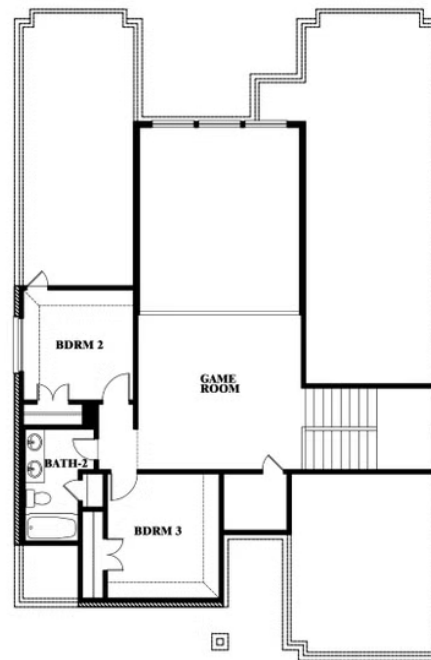

Violet

VIOLET FLOOR PLAN WITH OPTIONAL BEDROOM AT STUDY

EMERALD VISTA

1900 EMERALD VISTA BOULEVARD, WYLIE, TX 75098

Violet

Opt. Bed 5 & Bath 4 at Study