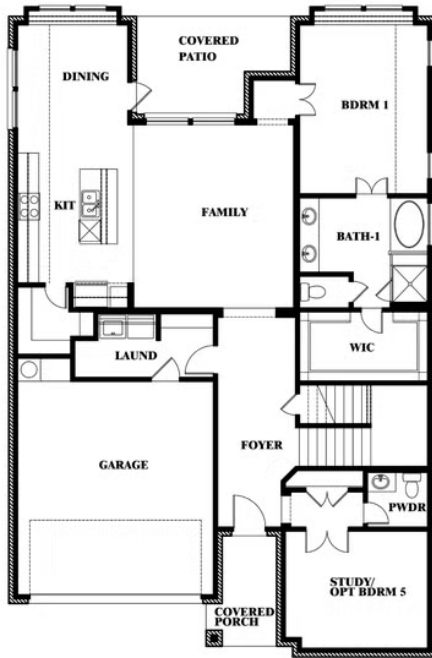

Violet

VIOLET FLOOR PLAN

EMERALD VISTA

1900 EMERALD VISTA BOULEVARD, WYLIE, TX 75098

Violet