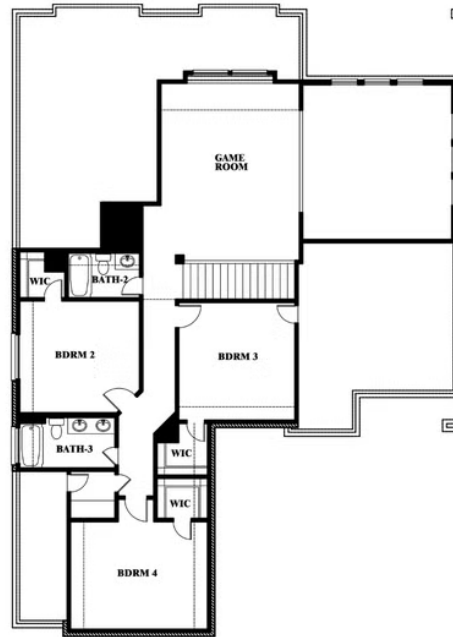

Spring Cress

EMERALD VISTA

1900 EMERALD VISTA BOULEVARD, WYLIE, TX 75098

Spring Cress