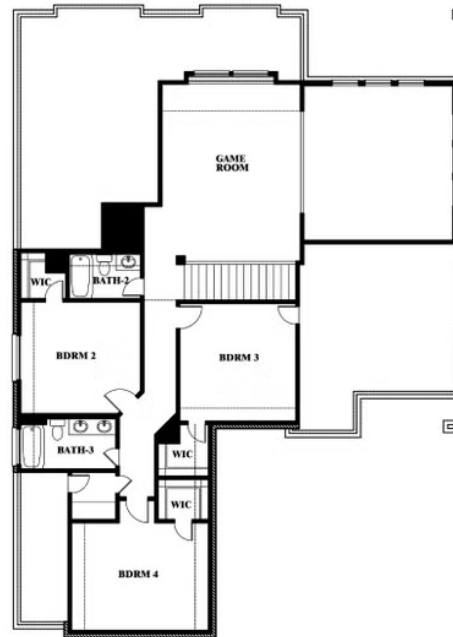

Spring Cress

EMERALD VISTA

1900 EMERALD VISTA BOULEVARD, WYLIE, TX 75098

Spring Cress Opt. Bed 5 & Bath 4 at Dining