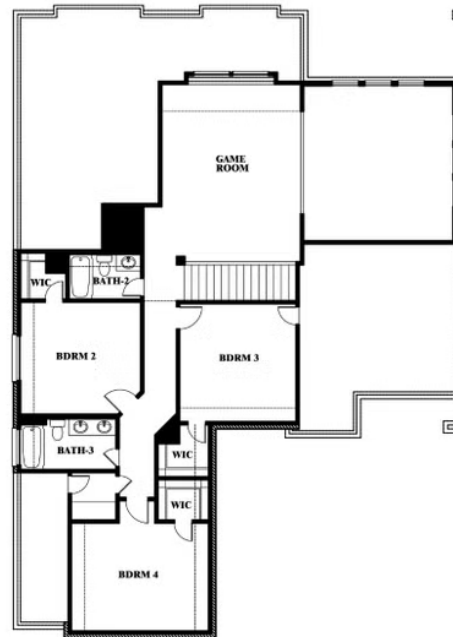

Spring Cress

EMERALD VISTA

1900 EMERALD VISTA BOULEVARD, WYLIE, TX 75098

Spring Cress Opt. Mini Garage at Dining