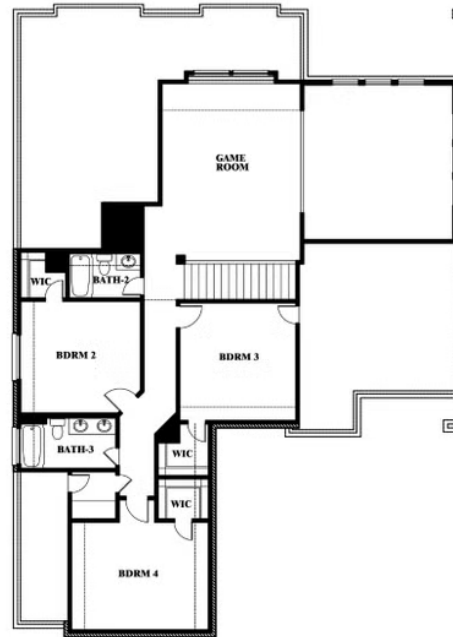

Spring Cress

EMERALD VISTA

1900 EMERALD VISTA BOULEVARD, WYLIE, TX 75098

Spring Cress Opt. Bed 6 & Bath 5 at Media