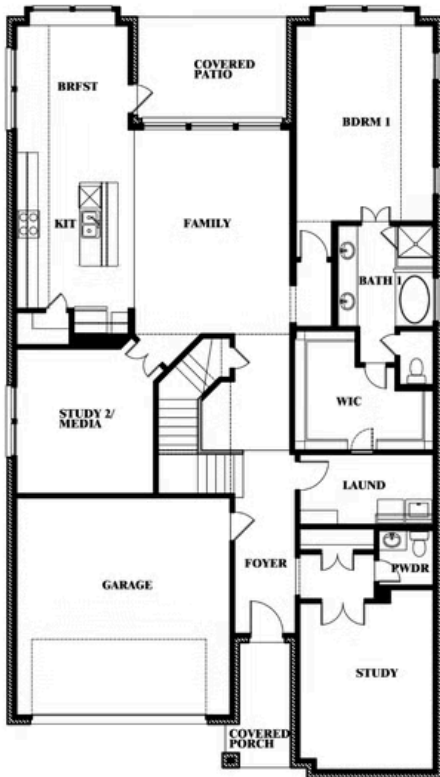

Rose II

HOMES FROM
\$660,990

CLASSIC SERIES

EMERALD VISTA

1900 EMERALD VISTA BOULEVARD, WYLIE, TX 75098

3,557
SQUARE FEET

4
BEDROOMS

3.5
BATHROOMS

2
CAR GARAGE

ELEVATION D

ELEVATION C

ELEVATION C

ELEVATION B

ELEVATION B

ELEVATION AS

ELEVATION AS

ELEVATION A

ELEVATION A

Rose II

ROSE II FLOOR PLAN

EMERALD VISTA

1900 EMERALD VISTA BOULEVARD, WYLIE, TX 75098

Rose II

This brochure is for general informational purposes and is to be used as a guide only. Changes may be made during the development process and floorplans, dimensions, fixtures, fittings, finishes and specifications are subject to change without notice. Window placement, balcony configuration, wardrobe sizes and living areas may vary slightly within each plan type. EQUAL HOUSING OPPORTUNITY

Rose II

EMERALD VISTA

1900 EMERALD VISTA BOULEVARD, WYLIE, TX 75098

ROSE II FLOOR PLAN WITH OPTIONAL BED & BATH AT STUDY

Rose II Opt. Bed & Bath at Study

This brochure is for general informational purposes and is to be used as a guide only. Changes may be made during the development process and floorplans, dimensions, fixtures, fittings, finishes and specifications are subject to change without notice. Window placement, balcony configuration, wardrobe sizes and living areas may vary slightly within each plan type. EQUAL HOUSING OPPORTUNITY