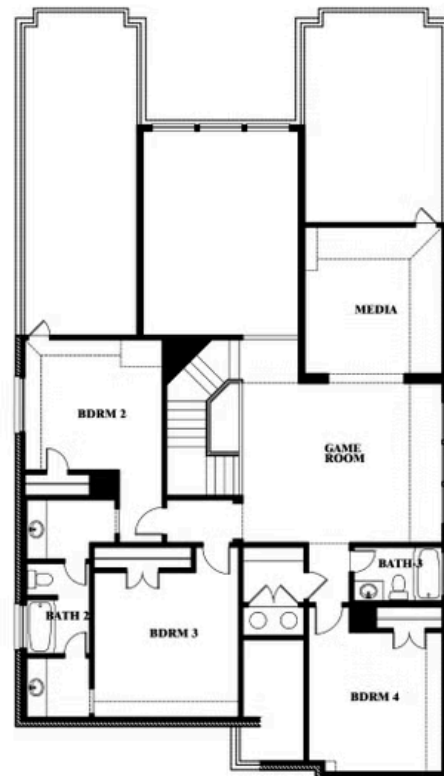

Rose II

HOMES FROM
\$660,990

CLASSIC SERIES

EMERALD VISTA

1900 EMERALD VISTA BOULEVARD, WYLIE, TX 75098

3,557
SQUARE FEET

4
BEDROOMS

3.5
BATHROOMS

ELEVATION A

ELEVATION A

Rose II

ROSE II FLOOR PLAN

EMERALD VISTA

1900 EMERALD VISTA BOULEVARD, WYLIE, TX 75098

Rose II

This brochure is for general informational purposes and is to be used as a guide only. Changes may be made during the development process and floorplans, dimensions, fixtures, fittings, finishes and specifications are subject to change without notice. Window placement, balcony configuration, wardrobe sizes and living areas may vary slightly within each plan type. EQUAL HOUSING OPPORTUNITY

Rose II

EMERALD VISTA

1900 EMERALD VISTA BOULEVARD, WYLIE, TX 75098

ROSE II FLOOR PLAN WITH OPTIONAL BED & BATH AT STUDY

Rose II Opt. Bed & Bath at Study

This brochure is for general informational purposes and is to be used as a guide only. Changes may be made during the development process and floorplans, dimensions, fixtures, fittings, finishes and specifications are subject to change without notice. Window placement, balcony configuration, wardrobe sizes and living areas may vary slightly within each plan type. EQUAL HOUSING OPPORTUNITY