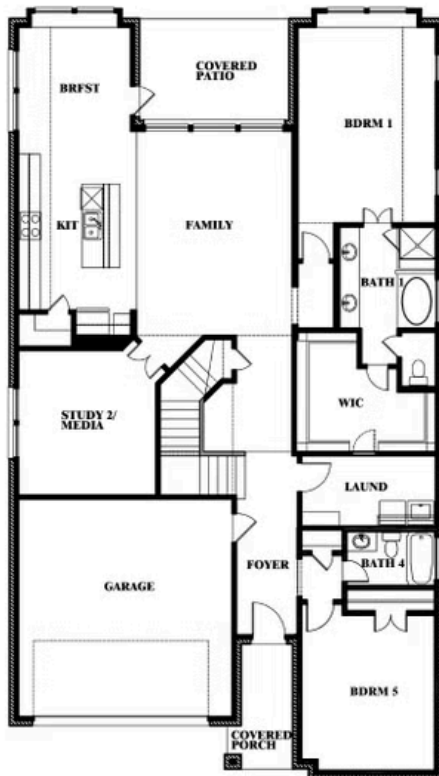

Rose II

HOMES FROM
\$660,990

CLASSIC SERIES

EMERALD VISTA

1900 EMERALD VISTA BOULEVARD, WYLIE, TX 75098

3,557
SQUARE FEET

4
BEDROOMS

3.5
BATHROOMS

ELEVATION A

ELEVATION A

Rose II

ROSE II FLOOR PLAN

EMERALD VISTA

1900 EMERALD VISTA BOULEVARD, WYLIE, TX 75098

Rose II

This brochure is for general informational purposes and is to be used as a guide only. Changes may be made during the development process and floorplans, dimensions, fixtures, fittings, finishes and specifications are subject to change without notice. Window placement, balcony configuration, wardrobe sizes and living areas may vary slightly within each plan type. EQUAL HOUSING OPPORTUNITY

Rose II

EMERALD VISTA

1900 EMERALD VISTA BOULEVARD, WYLIE, TX 75098

ROSE II FLOOR PLAN WITH OPTIONAL BED & BATH AT STUDY

Rose II Opt. Bed & Bath at Study

This brochure is for general informational purposes and is to be used as a guide only. Changes may be made during the development process and floorplans, dimensions, fixtures, fittings, finishes and specifications are subject to change without notice. Window placement, balcony configuration, wardrobe sizes and living areas may vary slightly within each plan type. EQUAL HOUSING OPPORTUNITY