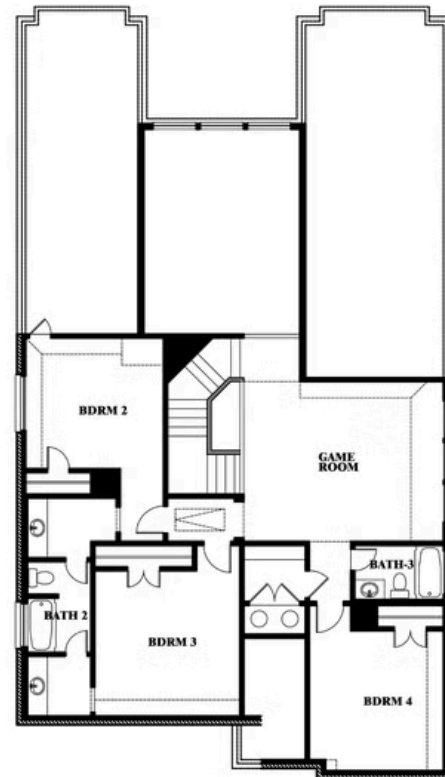

Rose

ROSE FLOOR PLAN

EMERALD VISTA

1900 EMERALD VISTA BOULEVARD, WYLIE, TX 75098

Rose

This brochure is for general informational purposes and is to be used as a guide only. Changes may be made during the development process and floorplans, dimensions, fixtures, fittings, finishes and specifications are subject to change without notice. Window placement, balcony configuration, wardrobe sizes and living areas may vary slightly within each plan type. EQUAL HOUSING OPPORTUNITY