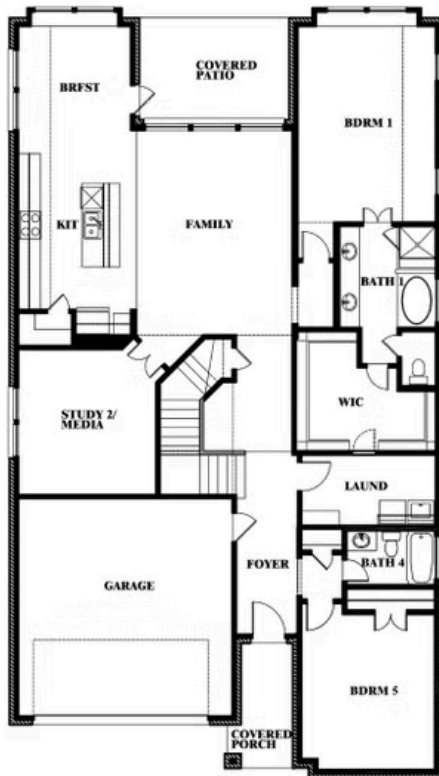

# Rose

ROSE FLOOR PLAN

# Rose

This brochure is for general informational purposes and is to be used as a guide only. Changes may be made during the development process and floorplans, dimensions, fixtures, fittings, finishes and specifications are subject to change without notice. Window placement, balcony configuration, wardrobe sizes and living areas may vary slightly within each plan type. EQUAL HOUSING OPPORTUNITY

# Rose

## EMERALD VISTA

1900 EMERALD VISTA BOULEVARD, WYLIE, TX 75098

**ROSE FLOOR PLAN WITH OPTIONAL BED & BATH AT STUDY**

Rose  
Opt. Bed & Bath at Study

This brochure is for general informational purposes and is to be used as a guide only. Changes may be made during the development process and floorplans, dimensions, fixtures, fittings, finishes and specifications are subject to change without notice. Window placement, balcony configuration, wardrobe sizes and living areas may vary slightly within each plan type. EQUAL HOUSING OPPORTUNITY