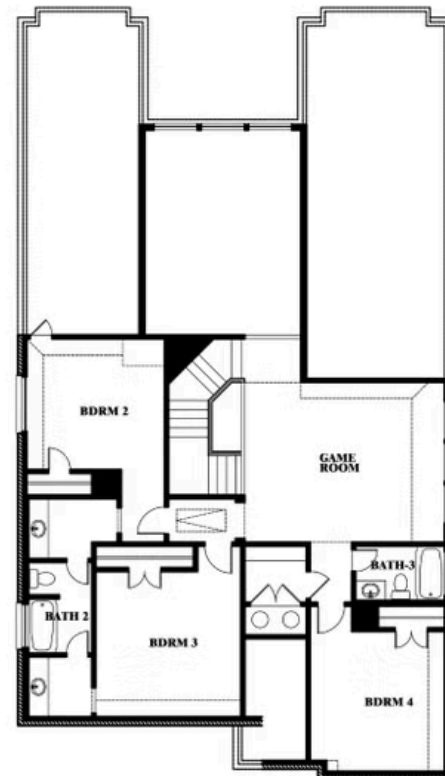

# Rose

ROSE FLOOR PLAN

# Rose

This brochure is for general informational purposes and is to be used as a guide only. Changes may be made during the development process and floorplans, dimensions, fixtures, fittings, finishes and specifications are subject to change without notice. Window placement, balcony configuration, wardrobe sizes and living areas may vary slightly within each plan type. EQUAL HOUSING OPPORTUNITY

## EMERALD VISTA

1900 EMERALD VISTA BOULEVARD, WYLIE, TX 75098

**ROSE FLOOR PLAN WITH OPTIONAL BED & BATH AT STUDY**

Rose  
Opt. Bed & Bath at Study

This brochure is for general informational purposes and is to be used as a guide only. Changes may be made during the development process and floorplans, dimensions, fixtures, fittings, finishes and specifications are subject to change without notice. Window placement, balcony configuration, wardrobe sizes and living areas may vary slightly within each plan type. EQUAL HOUSING OPPORTUNITY