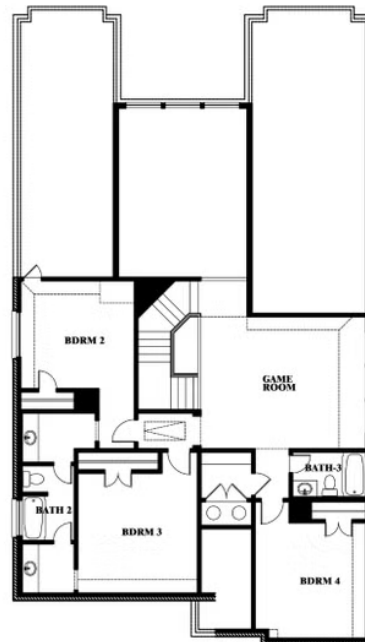

Rose

ROSE FLOOR PLAN WITH OPTIONAL BED & BATH AT STUDY

EMERALD VISTA

1900 EMERALD VISTA BOULEVARD, WYLIE, TX 75098

Rose Opt. Bed & Bath at Study