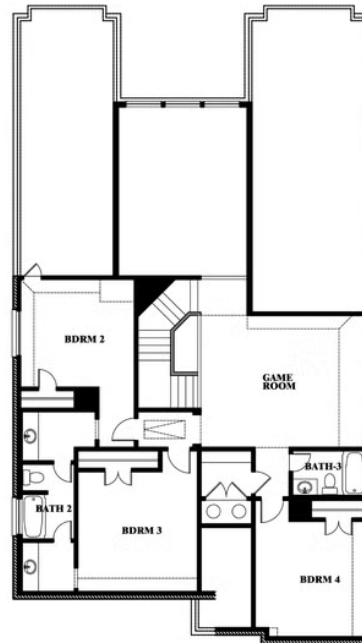

ELEVATION B

ELEVATION C

Rose

ROSE FLOOR PLAN

EMERALD VISTA

1900 EMERALD VISTA BOULEVARD, WYLIE, TX 75098

Rose