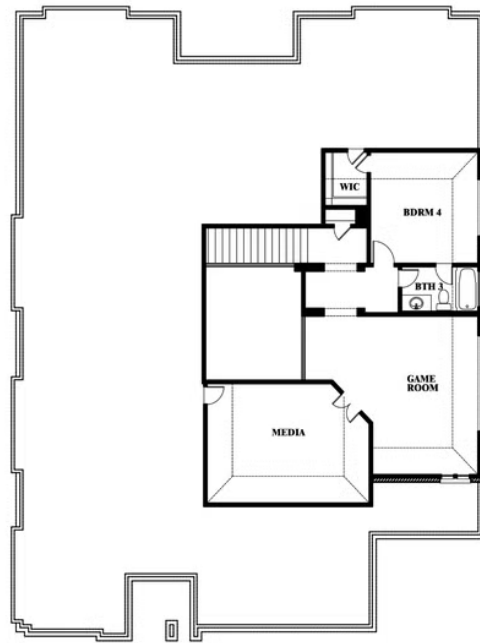

Primrose FE V

EMERALD VISTA

1900 EMERALD VISTA BOULEVARD, WYLIE, TX 75098

Primrose FE V