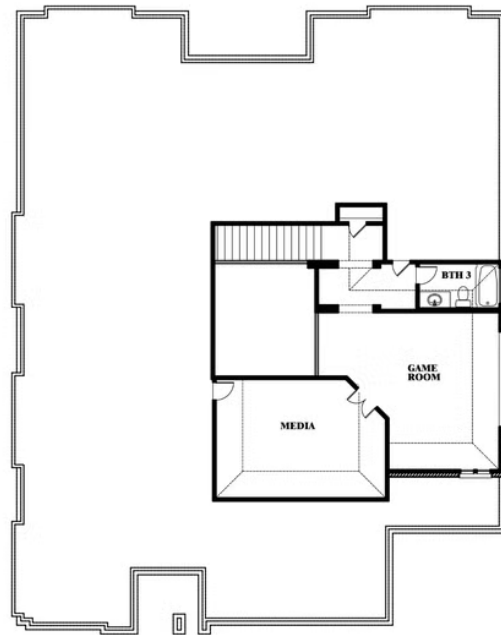

Primrose FE III

EMERALD VISTA

1900 EMERALD VISTA BOULEVARD, WYLIE, TX 75098

Primrose FE III