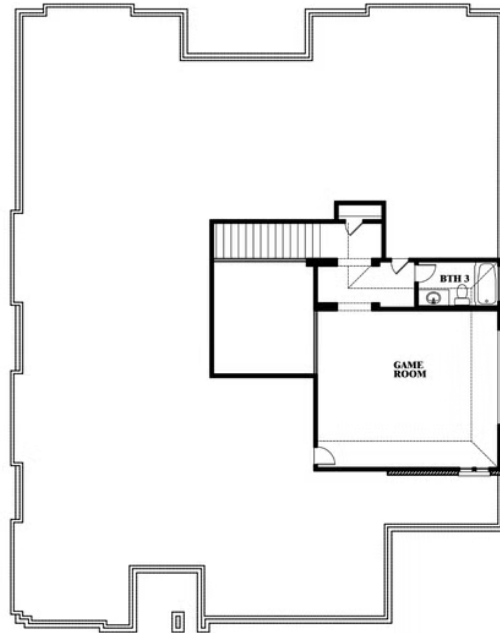

Primrose FE II

EMERALD VISTA

1900 EMERALD VISTA BOULEVARD, WYLIE, TX 75098

Primrose FE II