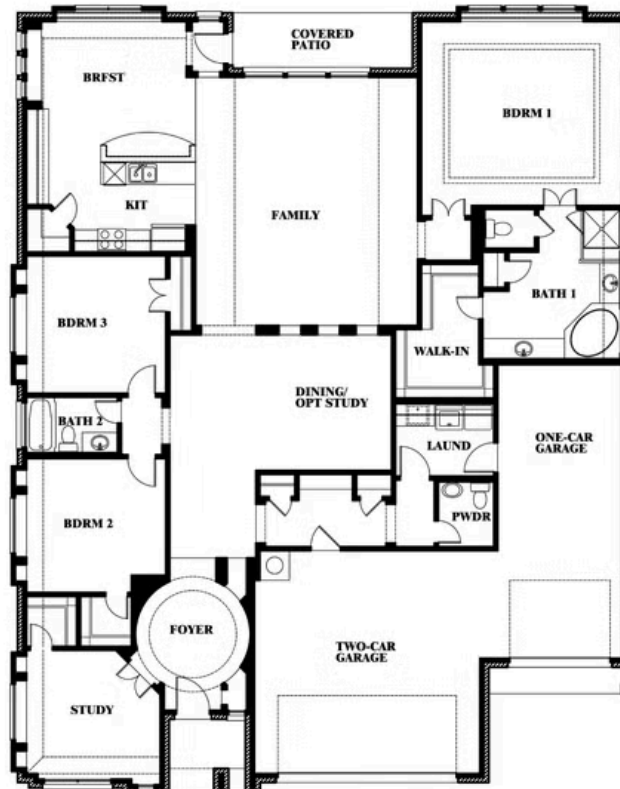

Primrose FE

EMERALD VISTA

1900 EMERALD VISTA BOULEVARD, WYLIE, TX 75098

Primrose FE

This brochure is for general informational purposes and is to be used as a guide only. Changes may be made during the development process and floorplans, dimensions, fixtures, fittings, finishes and specifications are subject to change without notice. Window placement, balcony configuration, wardrobe sizes and living areas may vary slightly within each plan type. EQUAL HOUSING OPPORTUNITY