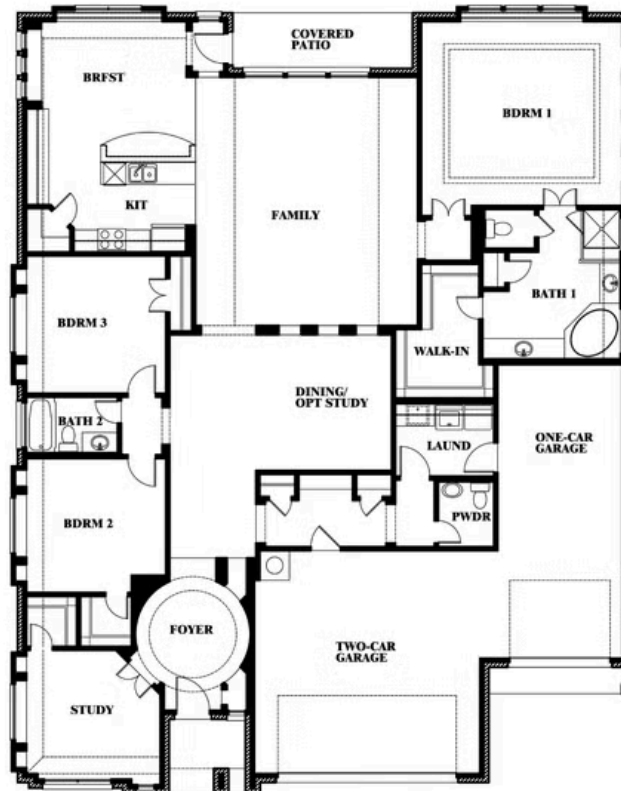

Primrose FE

HOMES FROM
\$663,990

CLASSIC SERIES

EMERALD VISTA

1900 EMERALD VISTA BOULEVARD, WYLIE, TX 75098

2,775
SQUARE FEET

3
BEDROOMS

2.5
BATHROOMS

3
CAR GARAGE

Document generated Mar 14, 2025. Prices, plans, square footage, features and materials are subject to change at any time without notice and vary among communities. Listed prices are for informational purposes only, are not binding, and do not create a contractual obligation(s). The price of any home is dependent on numerous factors, all of which are unique to a specific home, and is not guaranteed until specified in a binding contract. Pricing of elevations and additional optional beds/baths vary per plan. Some plans require a premium homesite. Please ask the Community Manager for details. Renderings of homes are artist concepts and may not reflect exact colors and materials.

Primrose FE

EMERALD VISTA

1900 EMERALD VISTA BOULEVARD, WYLIE, TX 75098

Primrose FE

This brochure is for general informational purposes and is to be used as a guide only. Changes may be made during the development process and floorplans, dimensions, fixtures, fittings, finishes and specifications are subject to change without notice. Window placement, balcony configuration, wardrobe sizes and living areas may vary slightly within each plan type. EQUAL HOUSING OPPORTUNITY