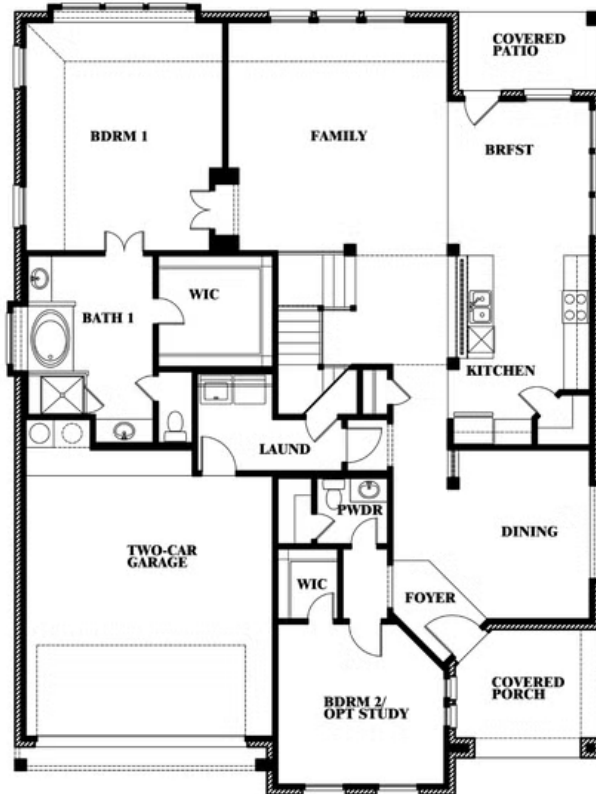

Magnolia II

HOMES FROM
\$645,990

CLASSIC SERIES

EMERALD VISTA

1900 EMERALD VISTA BOULEVARD, WYLIE, TX 75098

3,430
SQUARE FEET

4
BEDROOMS

2.5
BATHROOMS

2
CAR GARAGE

Magnolia II

EMERALD VISTA

1900 EMERALD VISTA BOULEVARD, WYLIE, TX 75098

MAGNOLIA II FLOOR PLAN

Magnolia II

This brochure is for general informational purposes and is to be used as a guide only. Changes may be made during the development process and floorplans, dimensions, fixtures, fittings, finishes and specifications are subject to change without notice. Window placement, balcony configuration, wardrobe sizes and living areas may vary slightly within each plan type. EQUAL HOUSING OPPORTUNITY