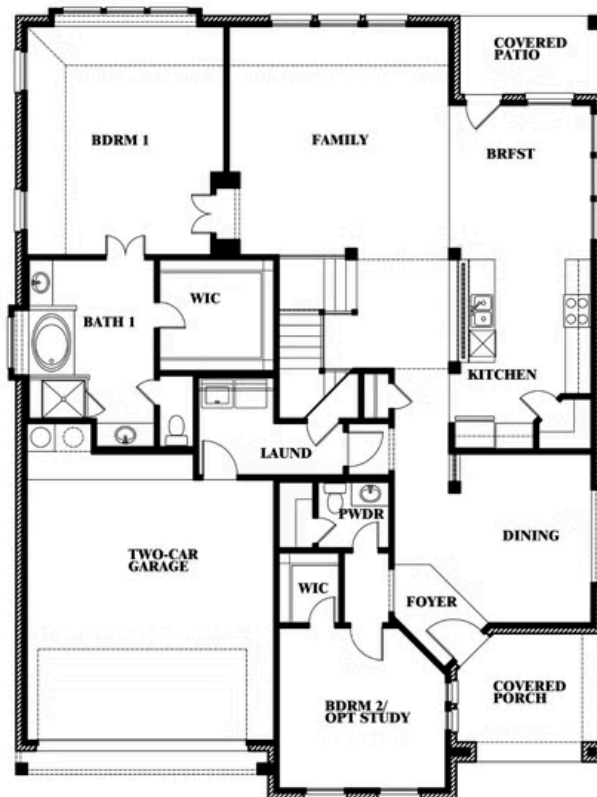

## EMERALD VISTA

1900 EMERALD VISTA BOULEVARD, WYLIE, TX 75098

**3,430**  
SQUARE FEET

**4**  
BEDROOMS

**2.5**  
BATHROOMS

**2**  
CAR GARAGE

Document generated Mar 31, 2025. Prices, plans, square footage, features and materials are subject to change at any time without notice and vary among communities. Listed prices are for informational purposes only, are not binding, and do not create any contractual obligation(s). The price of any home is dependent on numerous factors, all of which are unique to a specific home, and is not guaranteed until specified in a binding contract. Pricing of elevations and additional optional beds/baths vary per plan. Some plans require a premium homesite. Please ask the Community Manager for details. Renderings of homes are artist concepts and may not reflect exact colors and materials.

# Magnolia II

## EMERALD VISTA

1900 EMERALD VISTA BOULEVARD, WYLIE, TX 75098

**MAGNOLIA II FLOOR PLAN**

## Magnolia II

This brochure is for general informational purposes and is to be used as a guide only. Changes may be made during the development process and floorplans, dimensions, fixtures, fittings, finishes and specifications are subject to change without notice. Window placement, balcony configuration, wardrobe sizes and living areas may vary slightly within each plan type. EQUAL HOUSING OPPORTUNITY