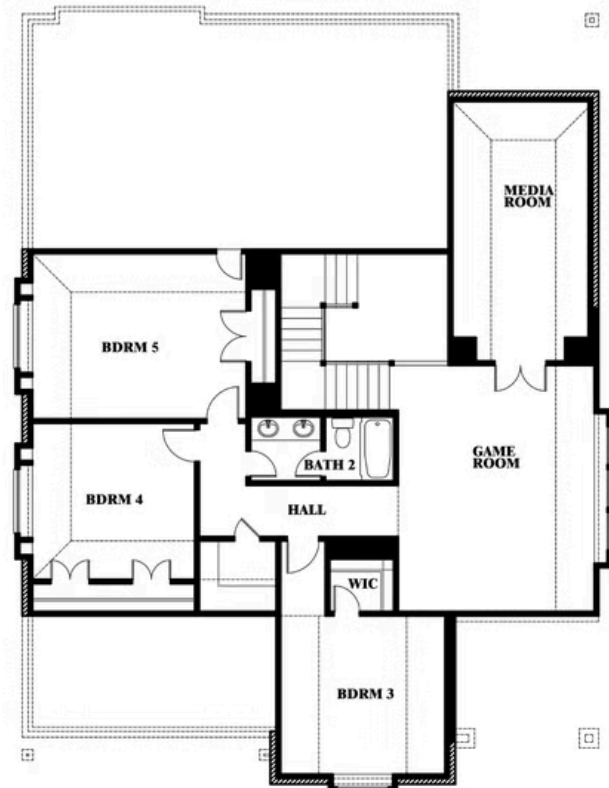

Magnolia II

HOMES FROM
\$645,990

CLASSIC SERIES

EMERALD VISTA

1900 EMERALD VISTA BOULEVARD, WYLIE, TX 75098

3,430
SQUARE FEET

4
BEDROOMS

2.5
BATHROOMS

2
CAR GARAGE

Magnolia II

EMERALD VISTA

1900 EMERALD VISTA BOULEVARD, WYLIE, TX 75098

MAGNOLIA II FLOOR PLAN

Magnolia II

This brochure is for general informational purposes and is to be used as a guide only. Changes may be made during the development process and floorplans, dimensions, fixtures, fittings, finishes and specifications are subject to change without notice. Window placement, balcony configuration, wardrobe sizes and living areas may vary slightly within each plan type. EQUAL HOUSING OPPORTUNITY