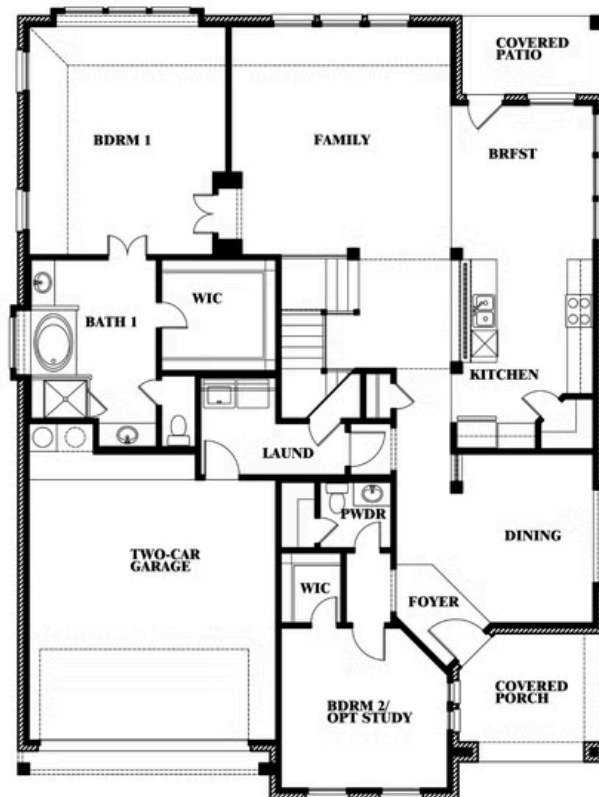

Magnolia II

HOMES FROM
\$645,990

CLASSIC SERIES

EMERALD VISTA

1900 EMERALD VISTA BOULEVARD, WYLIE, TX 75098

3,430
SQUARE FEET

4
BEDROOMS

2.5
BATHROOMS

2
CAR GARAGE

Magnolia II

EMERALD VISTA

1900 EMERALD VISTA BOULEVARD, WYLIE, TX 75098

MAGNOLIA II FLOOR PLAN

Magnolia II

This brochure is for general informational purposes and is to be used as a guide only. Changes may be made during the development process and floorplans, dimensions, fixtures, fittings, finishes and specifications are subject to change without notice. Window placement, balcony configuration, wardrobe sizes and living areas may vary slightly within each plan type. EQUAL HOUSING OPPORTUNITY