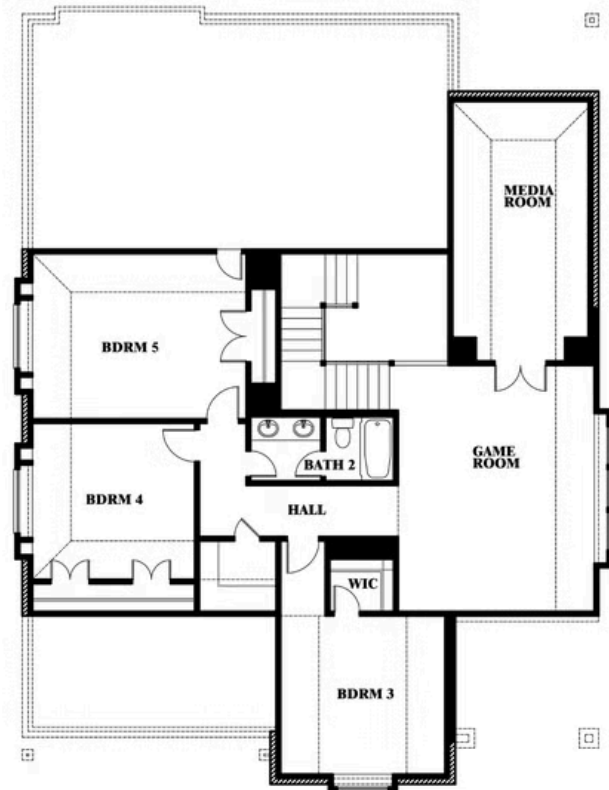

Magnolia II

EMERALD VISTA

1900 EMERALD VISTA BOULEVARD, WYLIE, TX 75098

MAGNOLIA II FLOOR PLAN

Magnolia II

This brochure is for general informational purposes and is to be used as a guide only. Changes may be made during the development process and floorplans, dimensions, fixtures, fittings, finishes and specifications are subject to change without notice. Window placement, balcony configuration, wardrobe sizes and living areas may vary slightly within each plan type. EQUAL HOUSING OPPORTUNITY

Document generated Mar 31, 2025. Prices, plans, square footage, features and materials are subject to change at any time without notice and vary among communities. Listed prices are for informational purposes only, are not binding, and do not create any contractual obligation(s). The price of any home is dependent on numerous factors, all of which are unique to a specific home, and is not guaranteed until specified in a binding contract. Pricing of elevations and additional optional beds/baths vary per plan. Some plans require a premium homesite. Please ask the Community Manager for details. Renderings of homes are artist concepts and may not reflect exact colors and materials.