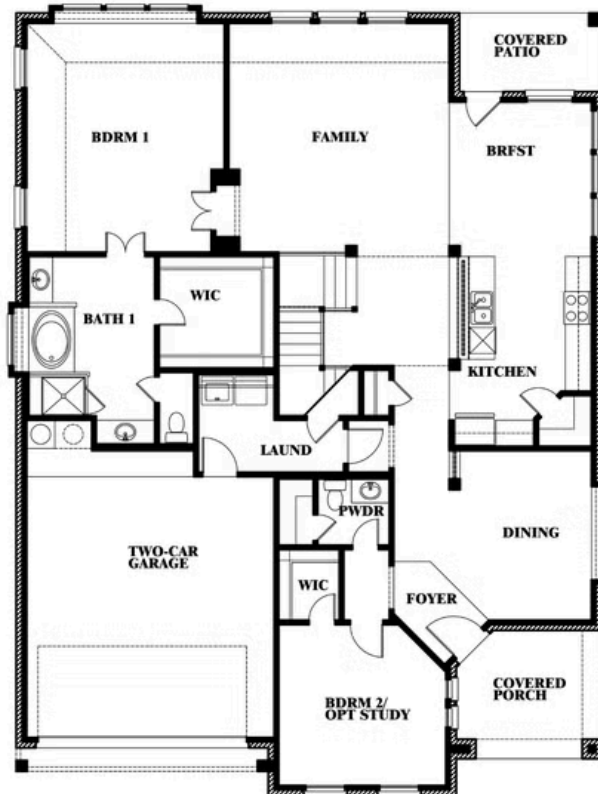

## EMERALD VISTA

1900 EMERALD VISTA BOULEVARD, WYLIE, TX 75098

**3,430**  
SQUARE FEET

**4**  
BEDROOMS

**2.5**  
BATHROOMS

**2**  
CAR GARAGE

Document generated Dec 21, 2024. Prices, plans, square footage, features and materials are subject to change at any time without notice and vary among communities. Listed prices are for informational purposes only, are not binding, and do not create any contractual obligation(s). The price of any home is dependent on numerous factors, all of which are unique to a specific home, and is not guaranteed until specified in a binding contract. Pricing of elevations and additional optional beds/baths vary per plan. Some plans require a premium homesite. Please ask the Community Manager for details. Renderings of homes are artist concepts and may not reflect exact colors and materials.

# Magnolia II

## EMERALD VISTA

1900 EMERALD VISTA BOULEVARD, WYLIE, TX 75098

**MAGNOLIA II FLOOR PLAN**

## Magnolia II

This brochure is for general informational purposes and is to be used as a guide only. Changes may be made during the development process and floorplans, dimensions, fixtures, fittings, finishes and specifications are subject to change without notice. Window placement, balcony configuration, wardrobe sizes and living areas may vary slightly within each plan type. EQUAL HOUSING OPPORTUNITY