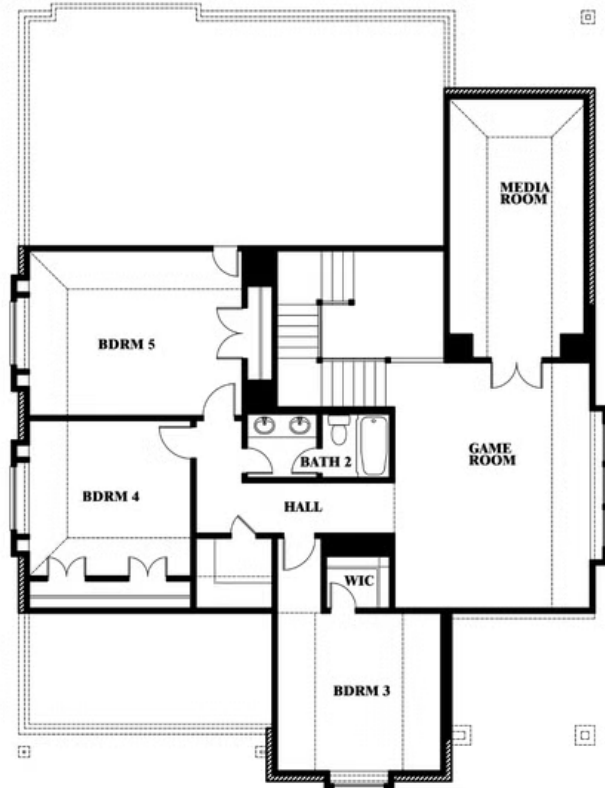

Magnolia II

HOMES FROM
\$645,990

CLASSIC SERIES

EMERALD VISTA

1900 EMERALD VISTA BOULEVARD, WYLIE, TX 75098

3,430
SQUARE FEET

4
BEDROOMS

2.5
BATHROOMS

2
CAR GARAGE

Magnolia II

EMERALD VISTA

1900 EMERALD VISTA BOULEVARD, WYLIE, TX 75098

MAGNOLIA II FLOOR PLAN

Magnolia II

This brochure is for general informational purposes and is to be used as a guide only. Changes may be made during the development process and floorplans, dimensions, fixtures, fittings, finishes and specifications are subject to change without notice. Window placement, balcony configuration, wardrobe sizes and living areas may vary slightly within each plan type. EQUAL HOUSING OPPORTUNITY