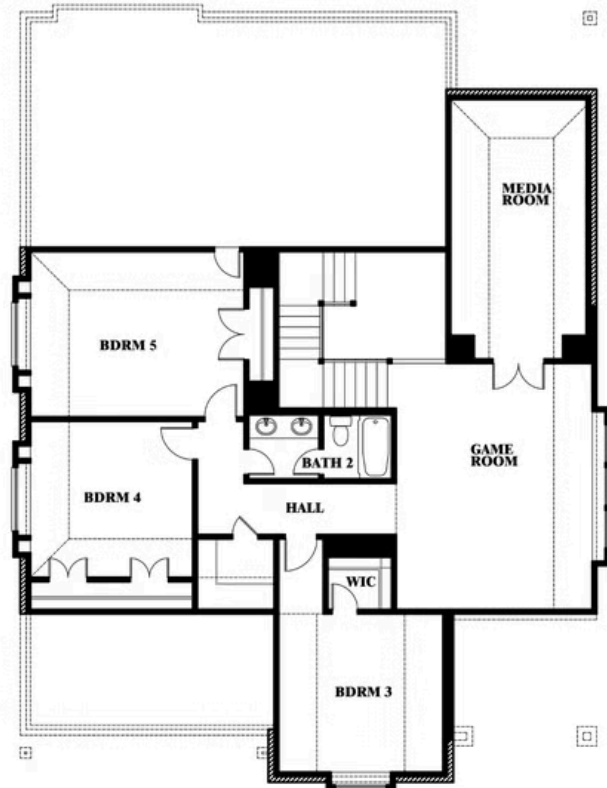

Magnolia II

EMERALD VISTA

1900 EMERALD VISTA BOULEVARD, WYLIE, TX 75098

MAGNOLIA II FLOOR PLAN

Magnolia II

This brochure is for general informational purposes and is to be used as a guide only. Changes may be made during the development process and floorplans, dimensions, fixtures, fittings, finishes and specifications are subject to change without notice. Window placement, balcony configuration, wardrobe sizes and living areas may vary slightly within each plan type. EQUAL HOUSING OPPORTUNITY

Document generated Dec 21, 2024. Prices, plans, square footage, features and materials are subject to change at any time without notice and vary among communities. Listed prices are for informational purposes only, are not binding, and do not create any contractual obligation(s). The price of any home is dependent on numerous factors, all of which are unique to a specific home, and is not guaranteed until specified in a binding contract. Pricing of elevations and additional optional beds/baths vary per plan. Some plans require a premium homesite. Please ask the Community Manager for details. Renderings of homes are artist concepts and may not reflect exact colors and materials.