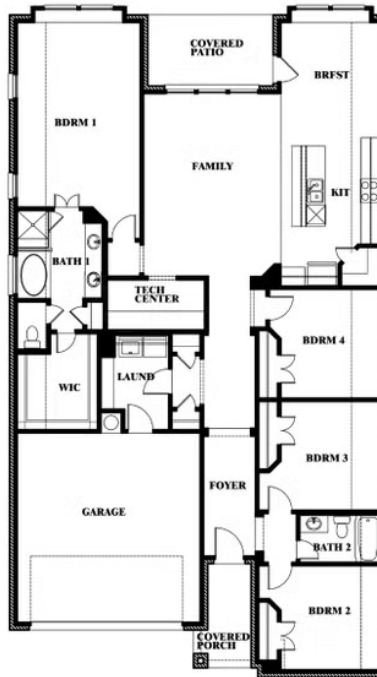

Jasmine

EMERALD VISTA

1900 EMERALD VISTA BOULEVARD, WYLIE, TX 75098

JASMINE FLOOR PLAN WITH OPTIONAL TECH CENTER

Jasmine
Opt. Tech Center at Closet