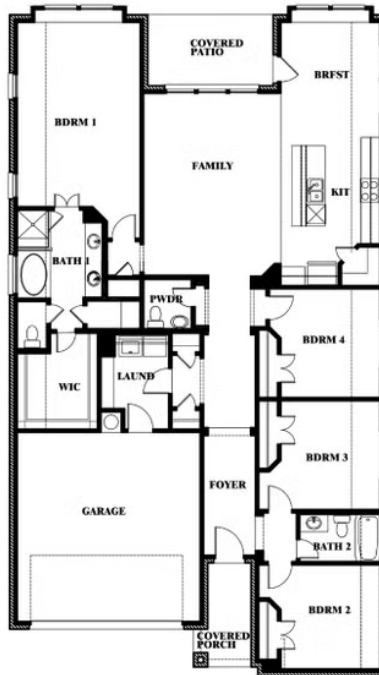

Jasmine

EMERALD VISTA

1900 EMERALD VISTA BOULEVARD, WYLIE, TX 75098

JASMINE FLOOR PLAN WITH OPTIONAL POWDER

Jasmine Opt. Powder at Closet