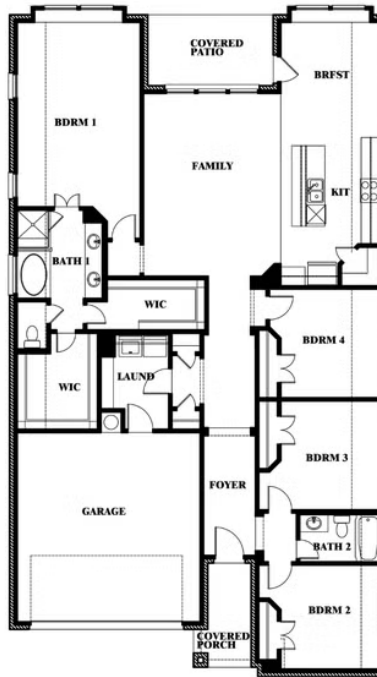

Jasmine

JASMINE FLOOR PLAN

EMERALD VISTA

1900 EMERALD VISTA BOULEVARD, WYLIE, TX 75098

Jasmine