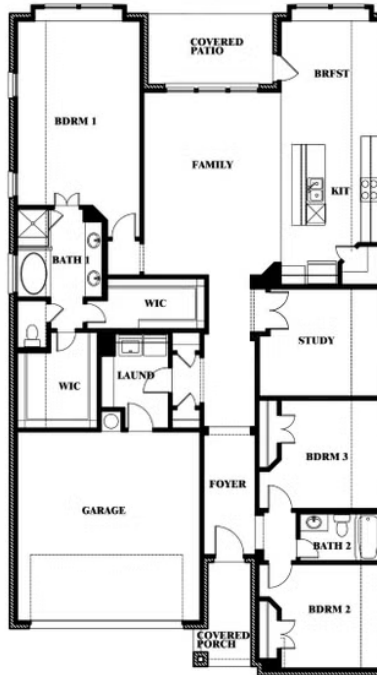

Jasmine

EMERALD VISTA

1900 EMERALD VISTA BOULEVARD, WYLIE, TX 75098

JASMINE FLOOR PLAN WITH OPTIONAL STUDY

Jasmine
Opt. Study at Bed 4