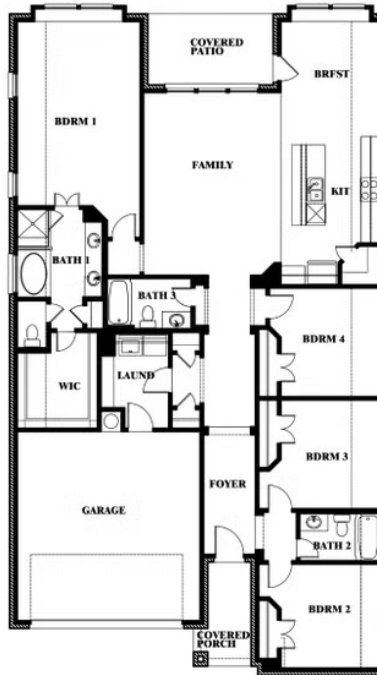

Jasmine

EMERALD VISTA

1900 EMERALD VISTA BOULEVARD, WYLIE, TX 75098

JASMINE FLOOR PLAN WITH OPTIONAL BATH 3

Jasmine
Opt. Bath 3 at Closet