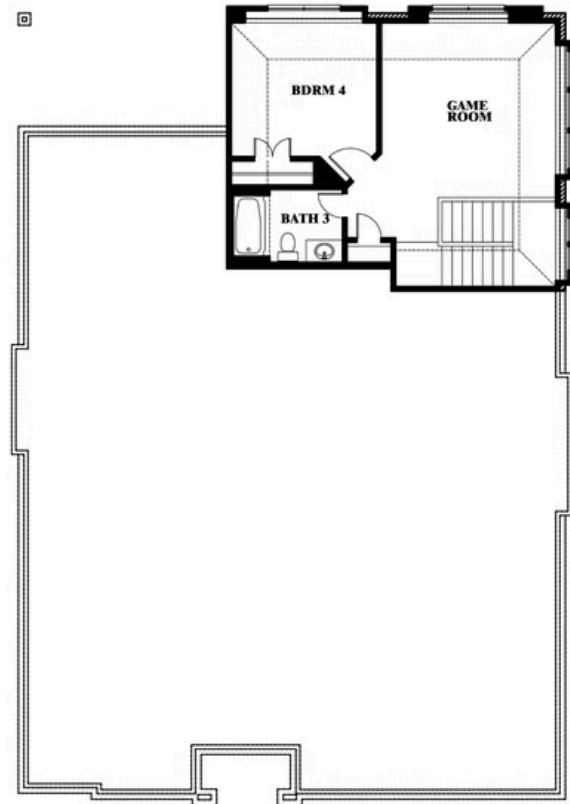

Hawthorne II

HOMES FROM
\$605,990

CLASSIC SERIES

EMERALD VISTA

1900 EMERALD VISTA BOULEVARD, WYLIE, TX 75098

2,752
SQUARE FEET

4
BEDROOMS

3.0
BATHROOMS

2
CAR GARAGE

ELEVATION A

ELEVATION B

ELEVATION B

ELEVATION C

ELEVATION C

Hawthorne II

EMERALD VISTA

1900 EMERALD VISTA BOULEVARD, WYLIE, TX 75098

Hawthorne II

This brochure is for general informational purposes and is to be used as a guide only. Changes may be made during the development process and floorplans, dimensions, fixtures, fittings, finishes and specifications are subject to change without notice. Window placement, balcony configuration, wardrobe sizes and living areas may vary slightly within each plan type. EQUAL HOUSING OPPORTUNITY