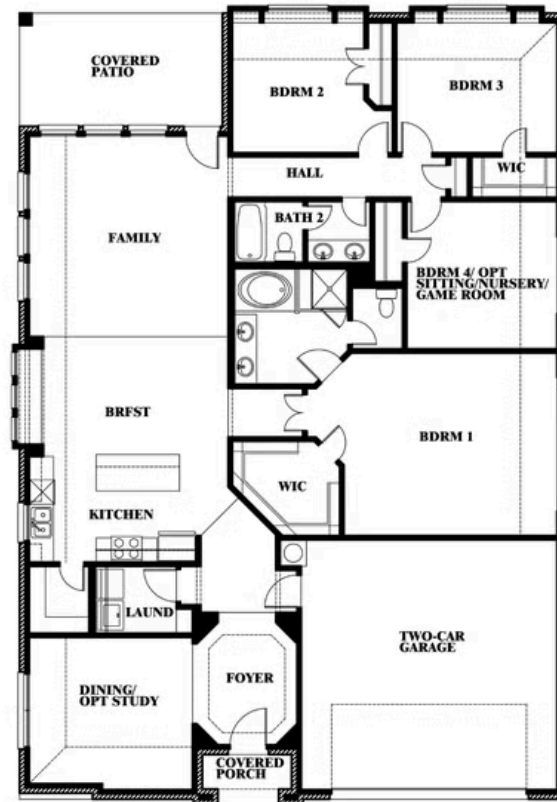

Hawthorne

EMERALD VISTA

1900 EMERALD VISTA BOULEVARD, WYLIE, TX 75098

Hawthorne

This brochure is for general informational purposes and is to be used as a guide only. Changes may be made during the development process and floorplans, dimensions, fixtures, fittings, finishes and specifications are subject to change without notice. Window placement, balcony configuration, wardrobe sizes and living areas may vary slightly within each plan type. EQUAL HOUSING OPPORTUNITY