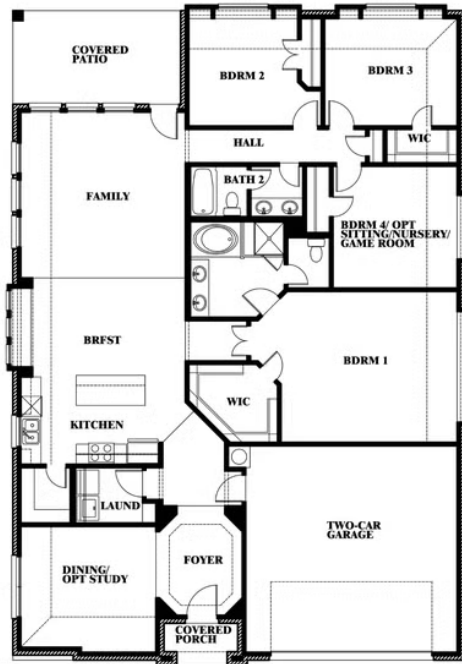

Hawthorne

EMERALD VISTA

1900 EMERALD VISTA BOULEVARD, WYLIE, TX 75098

Hawthorne