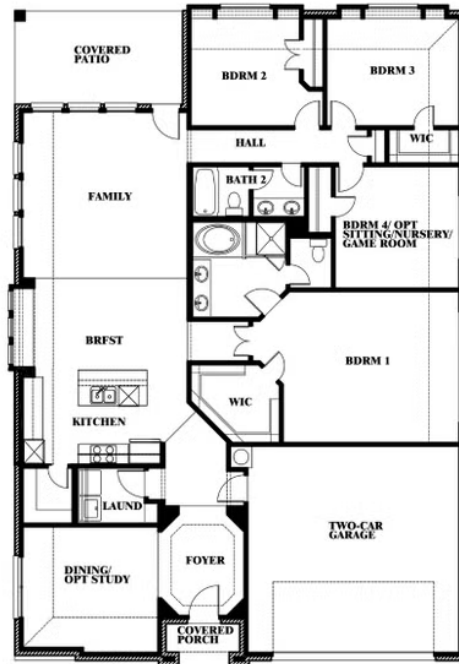

Hawthorne

EMERALD VISTA

1900 EMERALD VISTA BOULEVARD, WYLIE, TX 75098

Hawthorne *Opt. Deluxe Kitchen*