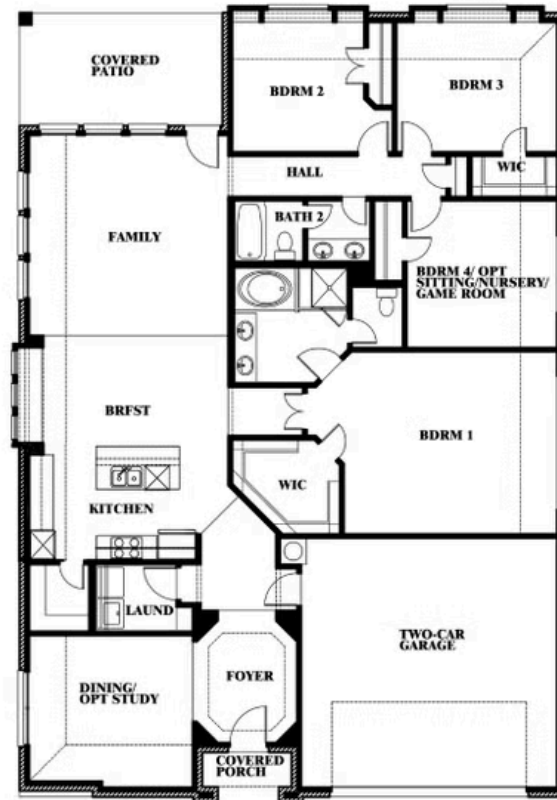

1900 EMERALD VISTA BOULEVARD, WYLIE, TX 75098

Hawthorne

This brochure is for general informational purposes and is to be used as a guide only. Changes may be made during the development process and floorplans, dimensions, fixtures, fittings, finishes and specifications are subject to change without notice. Window placement, balcony configuration, wardrobe sizes and living areas may vary slightly within each plan type. EQUAL HOUSING OPPORTUNITY

Hawthorne

EMERALD VISTA

1900 EMERALD VISTA BOULEVARD, WYLIE, TX 75098

Hawthorne Opt. Deluxe Kitchen

This brochure is for general informational purposes and is to be used as a guide only. Changes may be made during the development process and floorplans, dimensions, fixtures, fittings, finishes and specifications are subject to change without notice. Window placement, balcony configuration, wardrobe sizes and living areas may vary slightly within each plan type. EQUAL HOUSING OPPORTUNITY