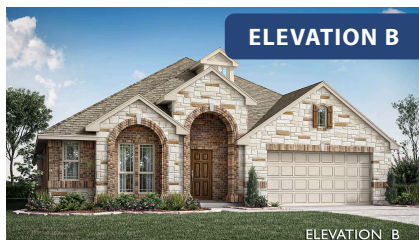

Hawthorne

HOMES FROM
\$565,990

CLASSIC SERIES

EMERALD VISTA

1900 EMERALD VISTA BOULEVARD, WYLIE, TX 75098

2,235
SQUARE FEET

4
BEDROOMS

2.0
BATHROOMS

2
CAR GARAGE

ELEVATION A

ELEVATION B

ELEVATION B

ELEVATION C

ELEVATION C

Hawthorne

EMERALD VISTA

1900 EMERALD VISTA BOULEVARD, WYLIE, TX 75098

Hawthorne

This brochure is for general informational purposes and is to be used as a guide only. Changes may be made during the development process and floorplans, dimensions, fixtures, fittings, finishes and specifications are subject to change without notice. Window placement, balcony configuration, wardrobe sizes and living areas may vary slightly within each plan type. EQUAL HOUSING OPPORTUNITY