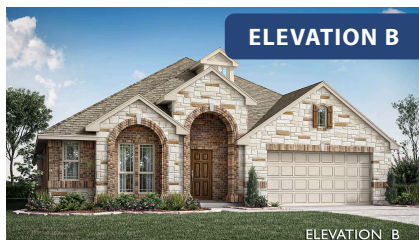

# Hawthorne

HOMES FROM  
**\$565,990**

CLASSIC SERIES

## EMERALD VISTA

1900 EMERALD VISTA BOULEVARD, WYLIE, TX 75098

**2,235**  
SQUARE FEET

**3**  
BEDROOMS

**2.0**  
BATHROOMS

**2**  
CAR GARAGE

**ELEVATION A**

**ELEVATION B**

ELEVATION B

**ELEVATION C**

ELEVATION C

## EMERALD VISTA

1900 EMERALD VISTA BOULEVARD, WYLIE, TX 75098