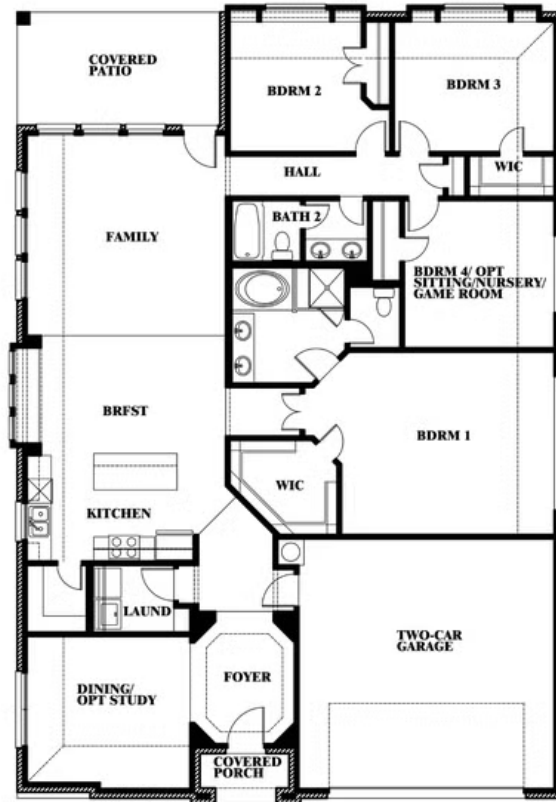

Hawthorne

HOMES FROM
\$565,990

CLASSIC SERIES

EMERALD VISTA

1900 EMERALD VISTA BOULEVARD, WYLIE, TX 75098

2,235
SQUARE FEET

4
BEDROOMS

2.0
BATHROOMS

2
CAR GARAGE

ELEVATION A

ELEVATION B

ELEVATION B

ELEVATION C

ELEVATION C

Hawthorne

EMERALD VISTA

1900 EMERALD VISTA BOULEVARD, WYLIE, TX 75098

Hawthorne

This brochure is for general informational purposes and is to be used as a guide only. Changes may be made during the development process and floorplans, dimensions, fixtures, fittings, finishes and specifications are subject to change without notice. Window placement, balcony configuration, wardrobe sizes and living areas may vary slightly within each plan type. EQUAL HOUSING OPPORTUNITY