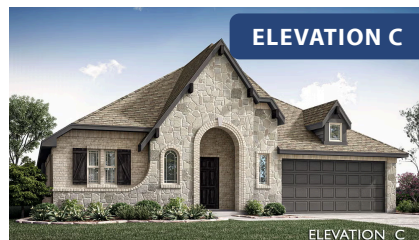

# Hawthorne

HOMES FROM  
**\$565,990**

CLASSIC SERIES

## EMERALD VISTA

1900 EMERALD VISTA BOULEVARD, WYLIE, TX 75098

**2,235**  
SQUARE FEET

**3**  
BEDROOMS

**2.0**  
BATHROOMS

**2**  
CAR GARAGE

**ELEVATION A**

**ELEVATION B**

ELEVATION B

**ELEVATION C**

ELEVATION C