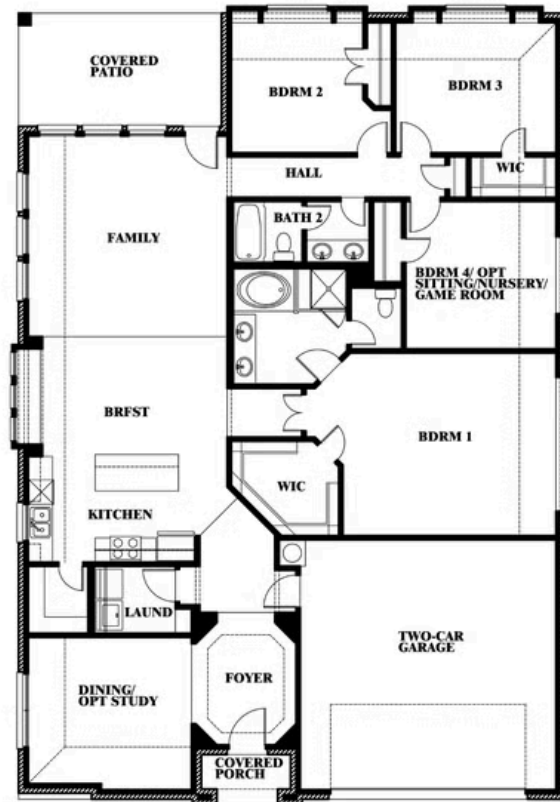

Hawthorne

EMERALD VISTA

1900 EMERALD VISTA BOULEVARD, WYLIE, TX 75098

Hawthorne

This brochure is for general informational purposes and is to be used as a guide only. Changes may be made during the development process and floorplans, dimensions, fixtures, fittings, finishes and specifications are subject to change without notice. Window placement, balcony configuration, wardrobe sizes and living areas may vary slightly within each plan type. EQUAL HOUSING OPPORTUNITY