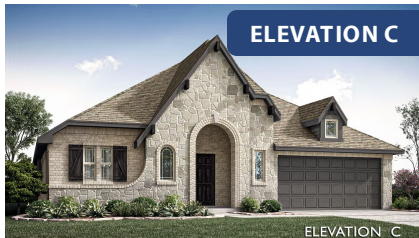

Hawthorne

HOMES FROM
\$565,990

CLASSIC SERIES

EMERALD VISTA

1900 EMERALD VISTA BOULEVARD, WYLIE, TX 75098

2,235
SQUARE FEET

4
BEDROOMS

2.0
BATHROOMS

2
CAR GARAGE

ELEVATION A

ELEVATION B

ELEVATION B

ELEVATION C

ELEVATION C

Hawthorne

EMERALD VISTA

1900 EMERALD VISTA BOULEVARD, WYLIE, TX 75098

Hawthorne

This brochure is for general informational purposes and is to be used as a guide only. Changes may be made during the development process and floorplans, dimensions, fixtures, fittings, finishes and specifications are subject to change without notice. Window placement, balcony configuration, wardrobe sizes and living areas may vary slightly within each plan type. EQUAL HOUSING OPPORTUNITY