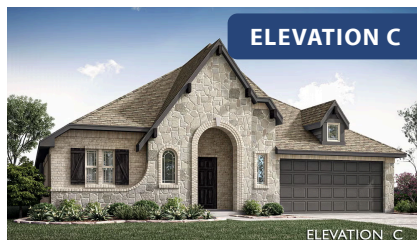

Hawthorne

HOMES FROM
\$565,990

CLASSIC SERIES

EMERALD VISTA

1900 EMERALD VISTA BOULEVARD, WYLIE, TX 75098

2,235
SQUARE FEET

4
BEDROOMS

2.0
BATHROOMS

2
CAR GARAGE

ELEVATION A

ELEVATION B

ELEVATION B

ELEVATION C

ELEVATION C

Hawthorne

EMERALD VISTA

1900 EMERALD VISTA BOULEVARD, WYLIE, TX 75098

Hawthorne

This brochure is for general informational purposes and is to be used as a guide only. Changes may be made during the development process and floorplans, dimensions, fixtures, fittings, finishes and specifications are subject to change without notice. Window placement, balcony configuration, wardrobe sizes and living areas may vary slightly within each plan type. EQUAL HOUSING OPPORTUNITY