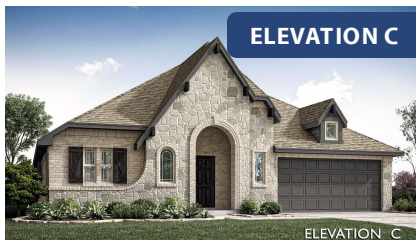

Hawthorne

HOMES FROM
\$565,990

CLASSIC SERIES

EMERALD VISTA

1900 EMERALD VISTA BOULEVARD, WYLIE, TX 75098

2,235
SQUARE FEET

4
BEDROOMS

2.0
BATHROOMS

2
CAR GARAGE

ELEVATION A

ELEVATION B

ELEVATION B

ELEVATION C

ELEVATION C

Hawthorne

EMERALD VISTA

1900 EMERALD VISTA BOULEVARD, WYLIE, TX 75098

Hawthorne

This brochure is for general informational purposes and is to be used as a guide only. Changes may be made during the development process and floorplans, dimensions, fixtures, fittings, finishes and specifications are subject to change without notice. Window placement, balcony configuration, wardrobe sizes and living areas may vary slightly within each plan type. EQUAL HOUSING OPPORTUNITY