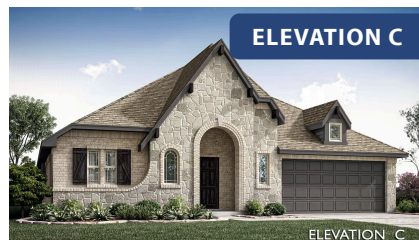

# Hawthorne

HOMES FROM  
**\$565,990**

CLASSIC SERIES

## EMERALD VISTA

1900 EMERALD VISTA BOULEVARD, WYLIE, TX 75098

**2,235**  
SQUARE FEET

**4**  
BEDROOMS

**2.0**  
BATHROOMS

**2**  
CAR GARAGE

**ELEVATION A**

**ELEVATION B**

ELEVATION B

**ELEVATION C**

ELEVATION C