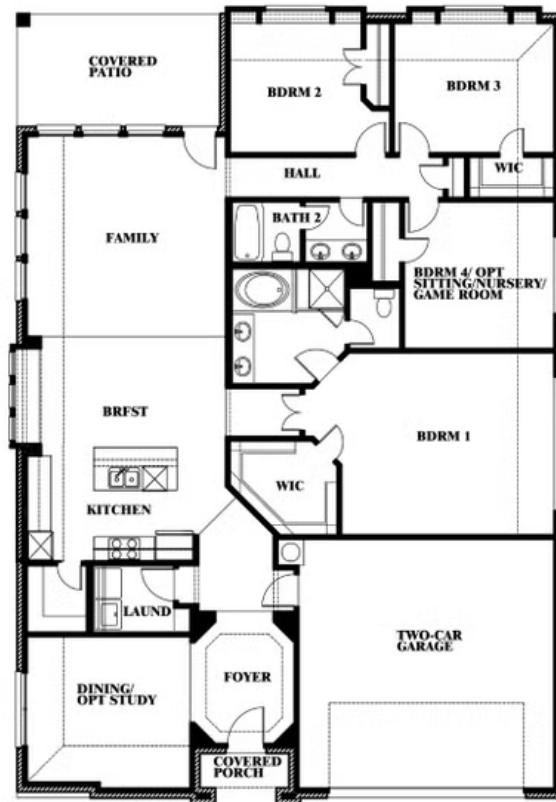

1900 EMERALD VISTA BOULEVARD, WYLIE, TX 75098

Hawthorne

This brochure is for general informational purposes and is to be used as a guide only. Changes may be made during the development process and floorplans, dimensions, fixtures, fittings, finishes and specifications are subject to change without notice. Window placement, balcony configuration, wardrobe sizes and living areas may vary slightly within each plan type. EQUAL HOUSING OPPORTUNITY

Hawthorne

EMERALD VISTA

1900 EMERALD VISTA BOULEVARD, WYLIE, TX 75098

Hawthorne Opt. Deluxe Kitchen

This brochure is for general informational purposes and is to be used as a guide only. Changes may be made during the development process and floorplans, dimensions, fixtures, fittings, finishes and specifications are subject to change without notice. Window placement, balcony configuration, wardrobe sizes and living areas may vary slightly within each plan type. EQUAL HOUSING OPPORTUNITY