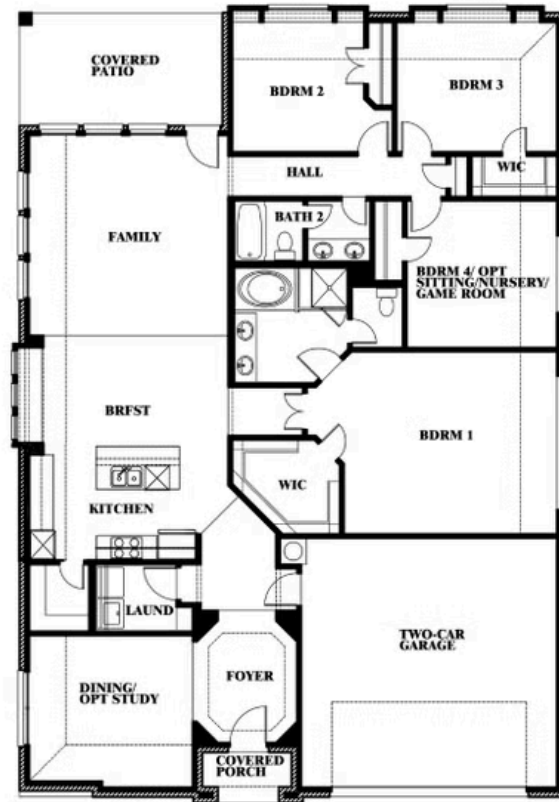

2
CAR GARAGE

ELEVATION A

ELEVATION B

ELEVATION B

ELEVATION C

ELEVATION C

Hawthorne

EMERALD VISTA

1900 EMERALD VISTA BOULEVARD, WYLIE, TX 75098

Hawthorne

This brochure is for general informational purposes and is to be used as a guide only. Changes may be made during the development process and floorplans, dimensions, fixtures, fittings, finishes and specifications are subject to change without notice. Window placement, balcony configuration, wardrobe sizes and living areas may vary slightly within each plan type. EQUAL HOUSING OPPORTUNITY

Hawthorne

EMERALD VISTA

1900 EMERALD VISTA BOULEVARD, WYLIE, TX 75098

Hawthorne Opt. Deluxe Kitchen

This brochure is for general informational purposes and is to be used as a guide only. Changes may be made during the development process and floorplans, dimensions, fixtures, fittings, finishes and specifications are subject to change without notice. Window placement, balcony configuration, wardrobe sizes and living areas may vary slightly within each plan type. EQUAL HOUSING OPPORTUNITY