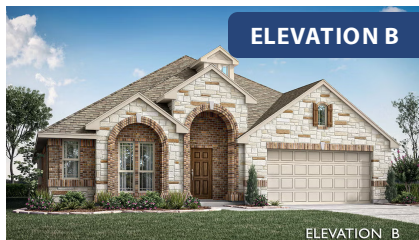

Hawthorne

HOMES FROM
\$565,990

CLASSIC SERIES

EMERALD VISTA

1900 EMERALD VISTA BOULEVARD, WYLIE, TX 75098

2,235
SQUARE FEET

4
BEDROOMS

2.0
BATHROOMS

2
CAR GARAGE

ELEVATION A

ELEVATION B

ELEVATION B

ELEVATION C

ELEVATION C

Hawthorne

EMERALD VISTA

1900 EMERALD VISTA BOULEVARD, WYLIE, TX 75098

Hawthorne

This brochure is for general informational purposes and is to be used as a guide only. Changes may be made during the development process and floorplans, dimensions, fixtures, fittings, finishes and specifications are subject to change without notice. Window placement, balcony configuration, wardrobe sizes and living areas may vary slightly within each plan type. EQUAL HOUSING OPPORTUNITY