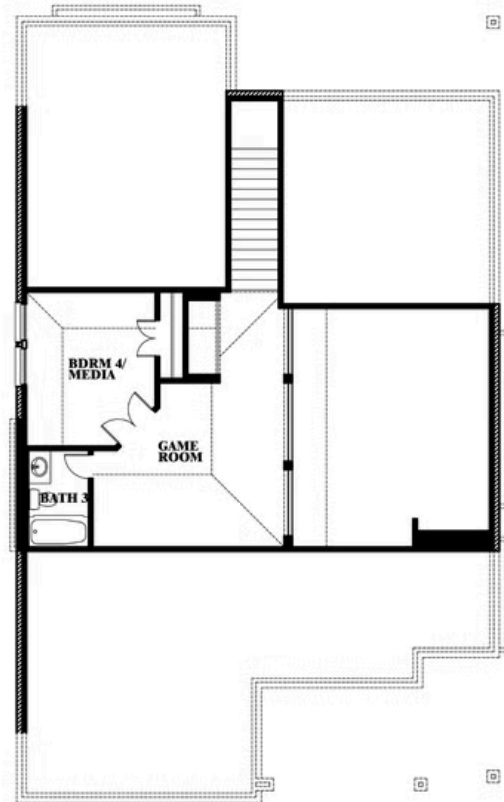

Dogwood III

HOMES FROM
\$561,990

CLASSIC SERIES

EMERALD VISTA

1900 EMERALD VISTA BOULEVARD, WYLIE, TX 75098

2,333
SQUARE FEET

4
BEDROOMS

3.0
BATHROOMS

2
CAR GARAGE

Dogwood III

EMERALD VISTA

1900 EMERALD VISTA BOULEVARD, WYLIE, TX 75098

Dogwood III

This brochure is for general informational purposes and is to be used as a guide only. Changes may be made during the development process and floorplans, dimensions, fixtures, fittings, finishes and specifications are subject to change without notice. Window placement, balcony configuration, wardrobe sizes and living areas may vary slightly within each plan type. EQUAL HOUSING OPPORTUNITY