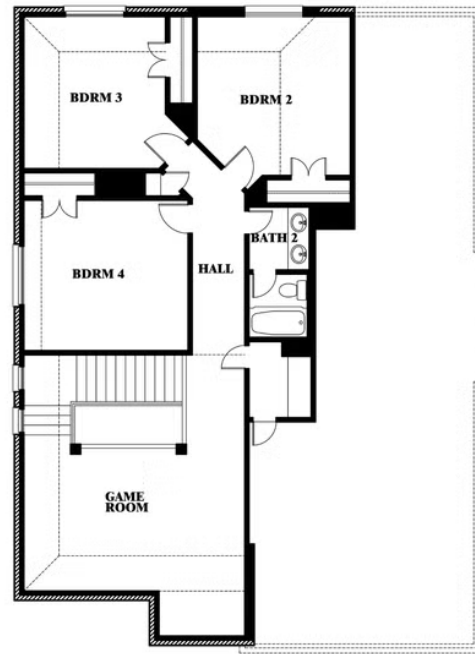

Dewberry

EMERALD VISTA

1900 EMERALD VISTA BOULEVARD, WYLIE, TX 75098

Dewberry