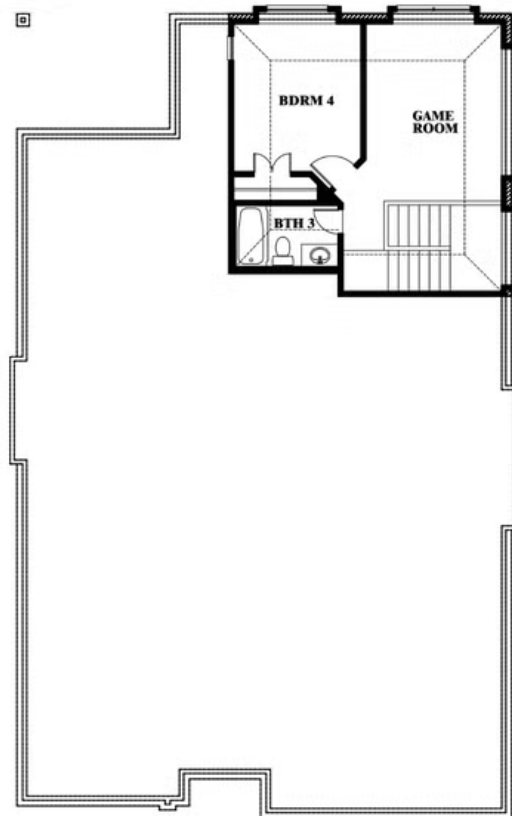

3.0
BATHROOMS

2
CAR GARAGE

Cypress II

EMERALD VISTA

1900 EMERALD VISTA BOULEVARD, WYLIE, TX 75098

Cypress II

This brochure is for general informational purposes and is to be used as a guide only. Changes may be made during the development process and floorplans, dimensions, fixtures, fittings, finishes and specifications are subject to change without notice. Window placement, balcony configuration, wardrobe sizes and living areas may vary slightly within each plan type. EQUAL HOUSING OPPORTUNITY