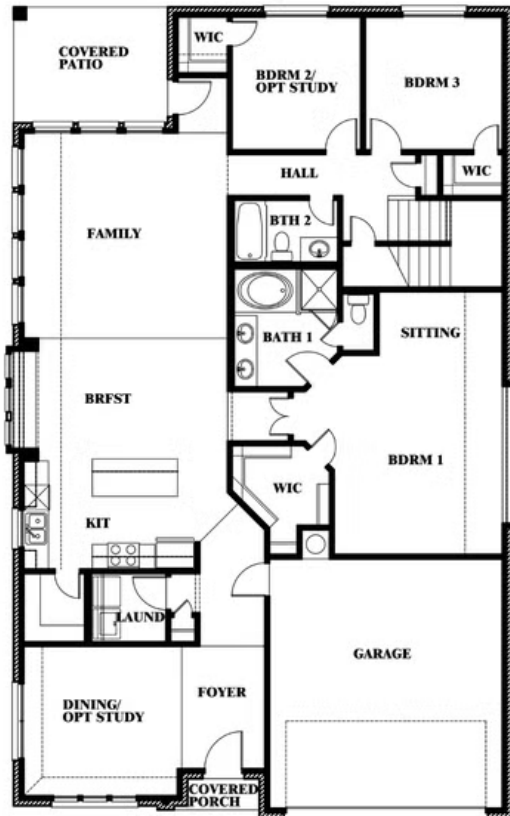

3.0
BATHROOMS

2
CAR GARAGE

Cypress II

EMERALD VISTA

1900 EMERALD VISTA BOULEVARD, WYLIE, TX 75098

Cypress II

This brochure is for general informational purposes and is to be used as a guide only. Changes may be made during the development process and floorplans, dimensions, fixtures, fittings, finishes and specifications are subject to change without notice. Window placement, balcony configuration, wardrobe sizes and living areas may vary slightly within each plan type. EQUAL HOUSING OPPORTUNITY