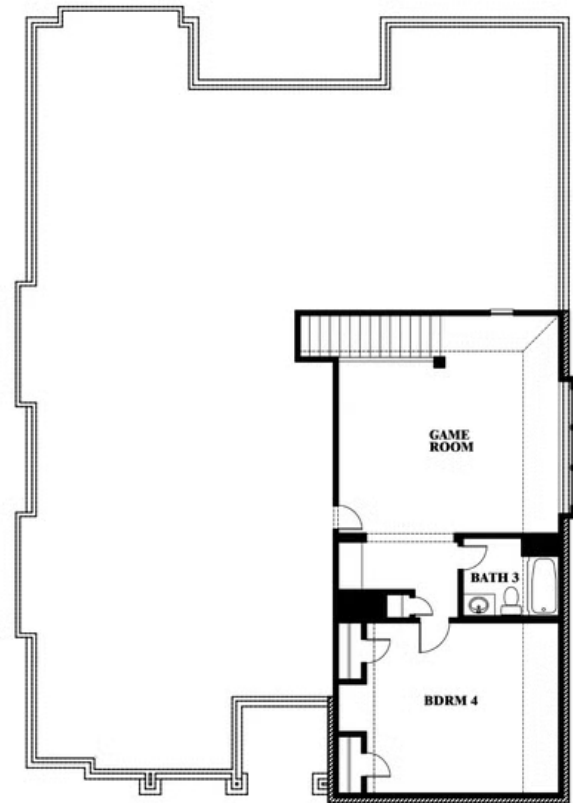

Carolina III

EMERALD VISTA

1900 EMERALD VISTA BOULEVARD, WYLIE, TX 75098

Carolina III

This brochure is for general informational purposes and is to be used as a guide only. Changes may be made during the development process and floorplans, dimensions, fixtures, fittings, finishes and specifications are subject to change without notice. Window placement, balcony configuration, wardrobe sizes and living areas may vary slightly within each plan type. EQUAL HOUSING OPPORTUNITY