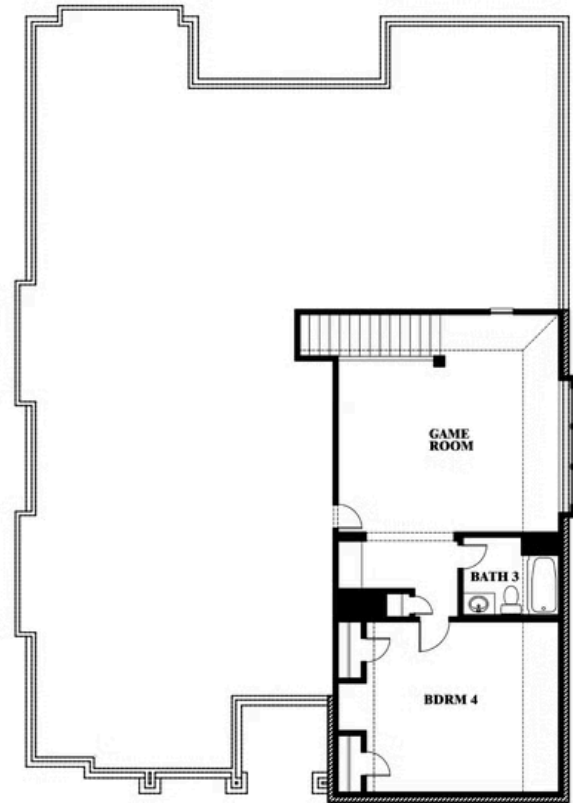

Carolina III

EMERALD VISTA

1900 EMERALD VISTA BOULEVARD, WYLIE, TX 75098

Carolina III

This brochure is for general informational purposes and is to be used as a guide only. Changes may be made during the development process and floorplans, dimensions, fixtures, fittings, finishes and specifications are subject to change without notice. Window placement, balcony configuration, wardrobe sizes and living areas may vary slightly within each plan type. EQUAL HOUSING OPPORTUNITY