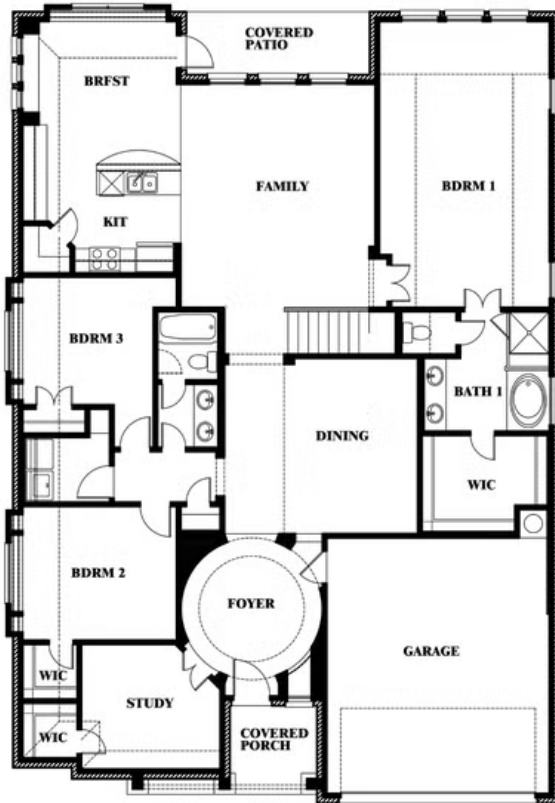

Carolina III

EMERALD VISTA

1900 EMERALD VISTA BOULEVARD, WYLIE, TX 75098

Carolina III

This brochure is for general informational purposes and is to be used as a guide only. Changes may be made during the development process and floorplans, dimensions, fixtures, fittings, finishes and specifications are subject to change without notice. Window placement, balcony configuration, wardrobe sizes and living areas may vary slightly within each plan type. EQUAL HOUSING OPPORTUNITY