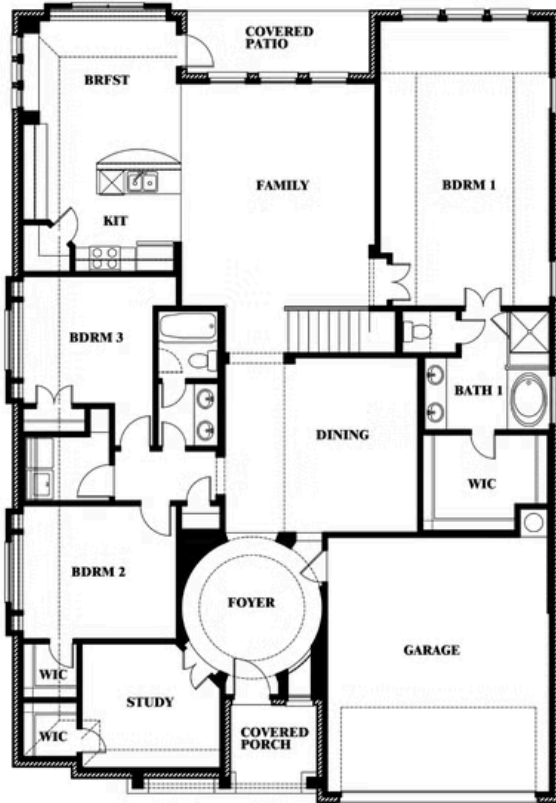

Carolina III

EMERALD VISTA

1900 EMERALD VISTA BOULEVARD, WYLIE, TX 75098

Carolina III

This brochure is for general informational purposes and is to be used as a guide only. Changes may be made during the development process and floorplans, dimensions, fixtures, fittings, finishes and specifications are subject to change without notice. Window placement, balcony configuration, wardrobe sizes and living areas may vary slightly within each plan type. EQUAL HOUSING OPPORTUNITY