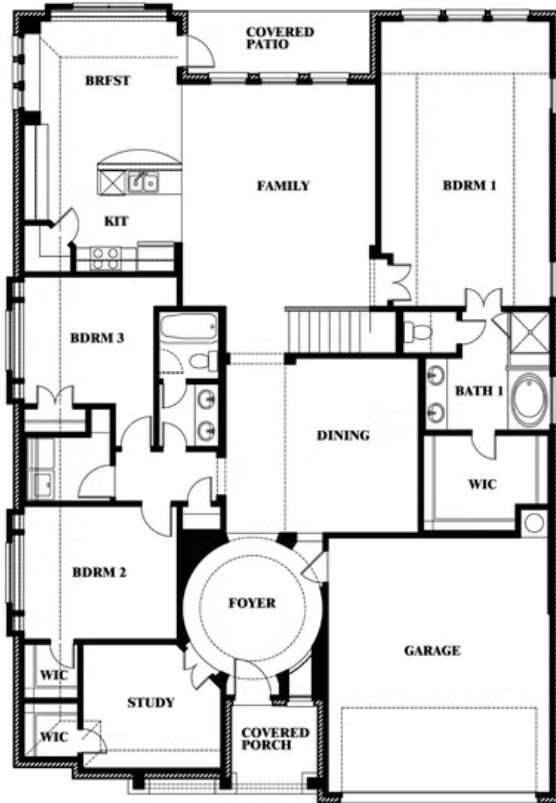

This brochure is for general informational purposes and is to be used as a guide only. Changes may be made during the development process and floorplans, dimensions, fixtures, fittings, finishes and specifications are subject to change without notice. Window placement, balcony configuration, wardrobe sizes and living areas may vary slightly within each plan type. EQUAL HOUSING OPPORTUNITY

Carolina II

EMERALD VISTA

1900 EMERALD VISTA BOULEVARD, WYLIE, TX 75098

Carolina II with Media Room

This brochure is for general informational purposes and is to be used as a guide only. Changes may be made during the development process and floorplans, dimensions, fixtures, fittings, finishes and specifications are subject to change without notice. Window placement, balcony configuration, wardrobe sizes and living areas may vary slightly within each plan type. EQUAL HOUSING OPPORTUNITY