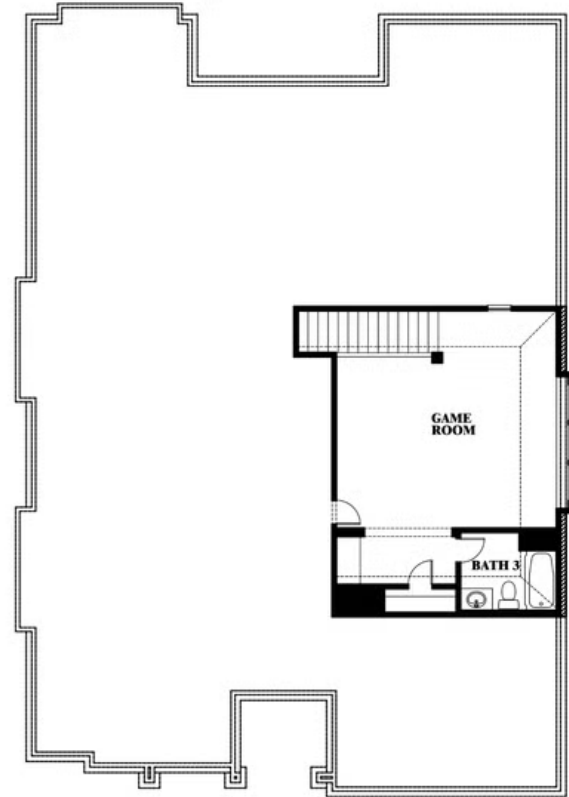

Carolina II

HOMES FROM
\$604,990

CLASSIC SERIES

EMERALD VISTA

1900 EMERALD VISTA BOULEVARD, WYLIE, TX 75098

2,771
SQUARE FEET

3
BEDROOMS

3.0
BATHROOMS

2
CAR GARAGE

ELEVATION D

ELEVATION A

ELEVATION A

ELEVATION AS

ELEVATION AS

ELEVATION C

ELEVATION C

ELEVATION E

ELEVATION E

ELEVATION F

ELEVATION F

Carolina II

EMERALD VISTA

1900 EMERALD VISTA BOULEVARD, WYLIE, TX 75098

Carolina II

Carolina II

EMERALD VISTA

1900 EMERALD VISTA BOULEVARD, WYLIE, TX 75098

Carolina II with Media Room

This brochure is for general informational purposes and is to be used as a guide only. Changes may be made during the development process and floorplans, dimensions, fixtures, fittings, finishes and specifications are subject to change without notice. Window placement, balcony configuration, wardrobe sizes and living areas may vary slightly within each plan type. EQUAL HOUSING OPPORTUNITY