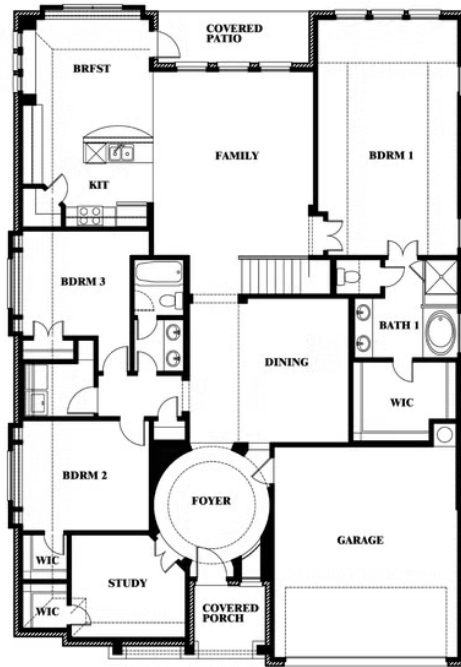

Carolina II

EMERALD VISTA

1900 EMERALD VISTA BOULEVARD, WYLIE, TX 75098

Carolina II with Media Room