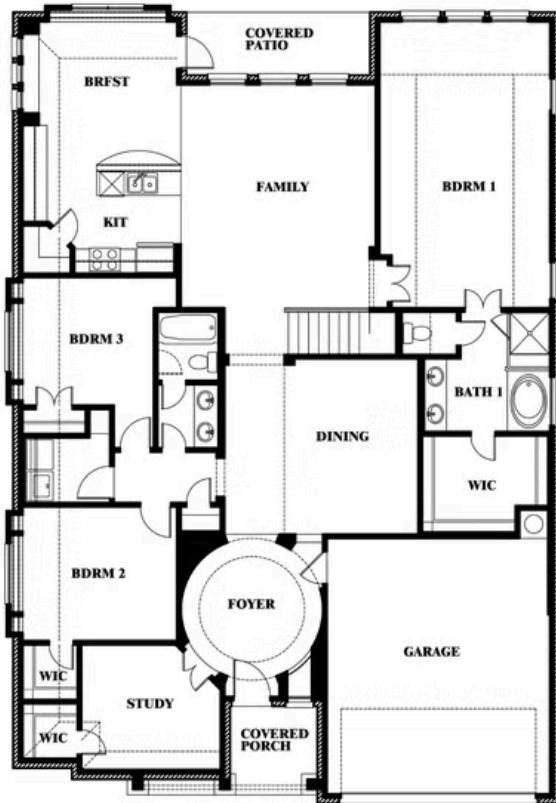

This brochure is for general informational purposes and is to be used as a guide only. Changes may be made during the development process and floorplans, dimensions, fixtures, fittings, finishes and specifications are subject to change without notice. Window placement, balcony configuration, wardrobe sizes and living areas may vary slightly within each plan type. EQUAL HOUSING OPPORTUNITY

Carolina II

EMERALD VISTA

1900 EMERALD VISTA BOULEVARD, WYLIE, TX 75098

Carolina II with Media Room

This brochure is for general informational purposes and is to be used as a guide only. Changes may be made during the development process and floorplans, dimensions, fixtures, fittings, finishes and specifications are subject to change without notice. Window placement, balcony configuration, wardrobe sizes and living areas may vary slightly within each plan type. EQUAL HOUSING OPPORTUNITY