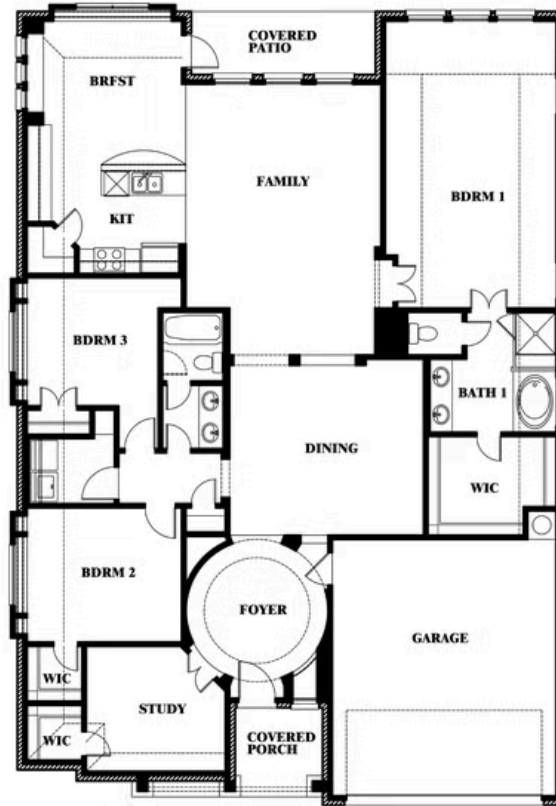

Carolina

HOMES FROM
\$565,990

CLASSIC SERIES

EMERALD VISTA

1900 EMERALD VISTA BOULEVARD, WYLIE, TX 75098

2,313
SQUARE FEET

3
BEDROOMS

2.0
BATHROOMS

Carolina

EMERALD VISTA

1900 EMERALD VISTA BOULEVARD, WYLIE, TX 75098

Carolina

This brochure is for general informational purposes and is to be used as a guide only. Changes may be made during the development process and floorplans, dimensions, fixtures, fittings, finishes and specifications are subject to change without notice. Window placement, balcony configuration, wardrobe sizes and living areas may vary slightly within each plan type. EQUAL HOUSING OPPORTUNITY