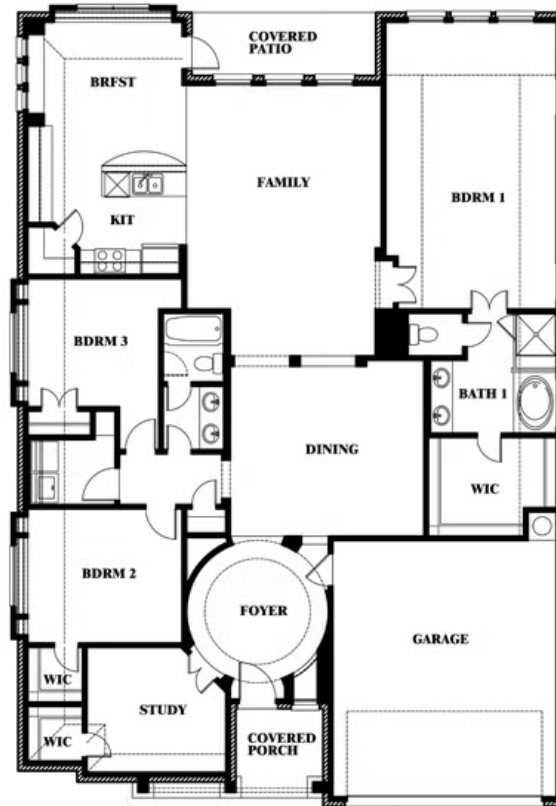

Carolina

HOMES FROM
\$565,990

CLASSIC SERIES

EMERALD VISTA

1900 EMERALD VISTA BOULEVARD, WYLIE, TX 75098

2,313
SQUARE FEET

3
BEDROOMS

2.0
BATHROOMS

2
CAR GARAGE

Carolina

EMERALD VISTA

1900 EMERALD VISTA BOULEVARD, WYLIE, TX 75098

Carolina

This brochure is for general informational purposes and is to be used as a guide only. Changes may be made during the development process and floorplans, dimensions, fixtures, fittings, finishes and specifications are subject to change without notice. Window placement, balcony configuration, wardrobe sizes and living areas may vary slightly within each plan type. EQUAL HOUSING OPPORTUNITY