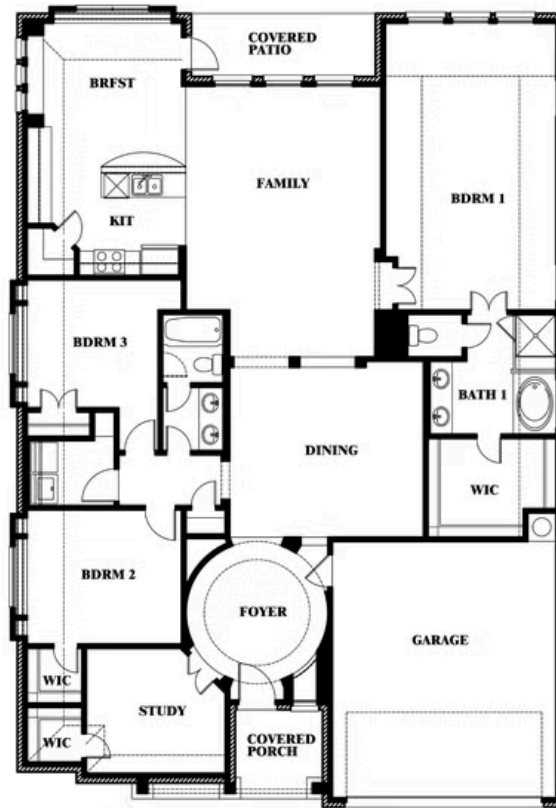

Carolina

EMERALD VISTA

1900 EMERALD VISTA BOULEVARD, WYLIE, TX 75098

Carolina

This brochure is for general informational purposes and is to be used as a guide only. Changes may be made during the development process and floorplans, dimensions, fixtures, fittings, finishes and specifications are subject to change without notice. Window placement, balcony configuration, wardrobe sizes and living areas may vary slightly within each plan type. EQUAL HOUSING OPPORTUNITY