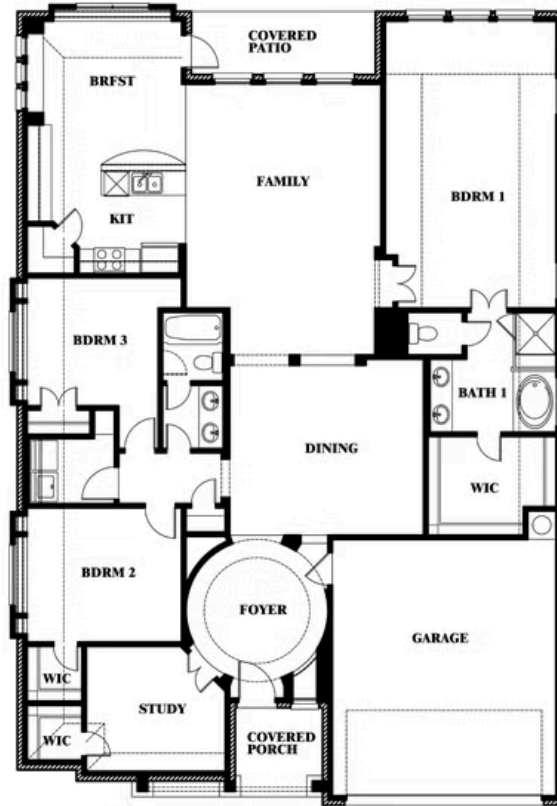

Carolina

HOMES FROM
\$565,990

CLASSIC SERIES

EMERALD VISTA

1900 EMERALD VISTA BOULEVARD, WYLIE, TX 75098

2,313
SQUARE FEET

3
BEDROOMS

2.0
BATHROOMS

2
CAR GARAGE

ELEVATION C

Document generated Feb 22, 2025. Prices, plans, square footage, features and materials are subject to change at any time without notice and vary among communities. Listed prices are for informational purposes only, are not binding, and do not create any contractual obligation(s). The price of any home is dependent on numerous factors, all of which are unique to a specific home, and is not guaranteed until specified in a binding contract. Pricing of elevations and additional optional beds/baths vary per plan. Some plans require a premium homesite. Please ask the Community Manager for details. Renderings of homes are artist concepts and may not reflect exact colors and materials.

Carolina

EMERALD VISTA

1900 EMERALD VISTA BOULEVARD, WYLIE, TX 75098

Carolina

This brochure is for general informational purposes and is to be used as a guide only. Changes may be made during the development process and floorplans, dimensions, fixtures, fittings, finishes and specifications are subject to change without notice. Window placement, balcony configuration, wardrobe sizes and living areas may vary slightly within each plan type. EQUAL HOUSING OPPORTUNITY