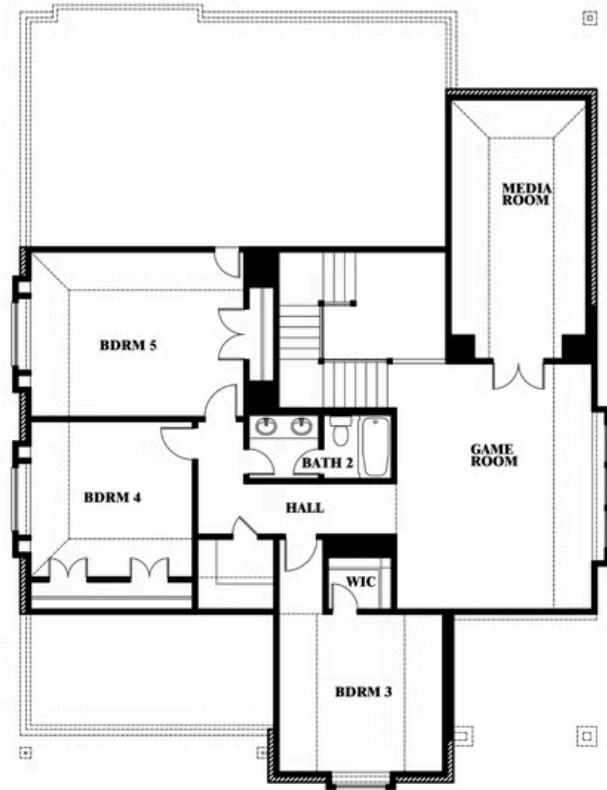

Magnolia II

HOMES FROM
\$509,990

CLASSIC SERIES

THE RETREAT AT NORTH GROVE 75

1735 UPLAND ROAD, WAXAHACHIE, TX 75165

3,430
SQUARE FEET

4
BEDROOMS

2.5
BATHROOMS

Magnolia II

THE RETREAT AT NORTH GROVE 75
1735 UPLAND ROAD, WAXAHACHIE, TX 75165

MAGNOLIA II FLOOR PLAN

Magnolia II

This brochure is for general informational purposes and is to be used as a guide only. Changes may be made during the development process and floorplans, dimensions, fixtures, fittings, finishes and specifications are subject to change without notice. Window placement, balcony configuration, wardrobe sizes and living areas may vary slightly within each plan type. EQUAL HOUSING OPPORTUNITY