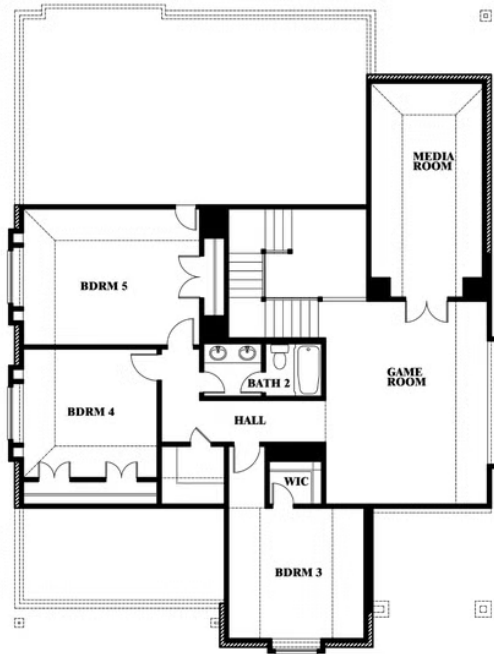

Magnolia II

THE RETREAT AT NORTH GROVE 75
1735 UPLAND ROAD, WAXAHACHIE, TX 75165

MAGNOLIA II FLOOR PLAN

Magnolia II