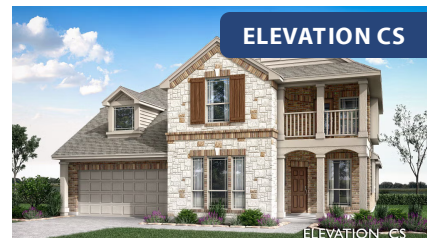

Magnolia II

HOMES FROM
\$509,990

CLASSIC SERIES

THE RETREAT AT NORTH GROVE 75

1735 UPLAND ROAD, WAXAHACHIE, TX 75165

3,430
SQUARE FEET

4
BEDROOMS

2.5
BATHROOMS

2
CAR GARAGE

Magnolia II

THE RETREAT AT NORTH GROVE 75
1735 UPLAND ROAD, WAXAHACHIE, TX 75165

MAGNOLIA II FLOOR PLAN

Magnolia II

This brochure is for general informational purposes and is to be used as a guide only. Changes may be made during the development process and floorplans, dimensions, fixtures, fittings, finishes and specifications are subject to change without notice. Window placement, balcony configuration, wardrobe sizes and living areas may vary slightly within each plan type. EQUAL HOUSING OPPORTUNITY