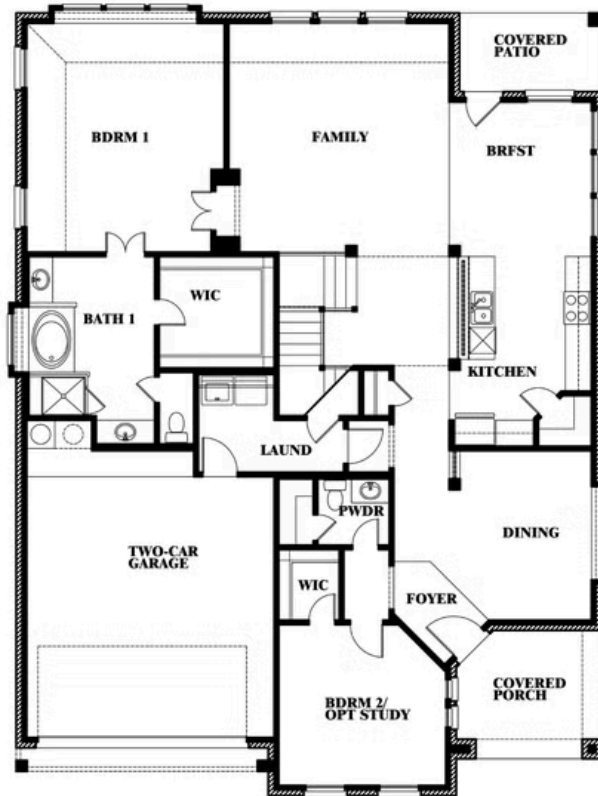

Magnolia II

HOMES FROM
\$509,990

CLASSIC SERIES

THE RETREAT AT NORTH GROVE 75

1735 UPLAND ROAD, WAXAHACHIE, TX 75165

3,430
SQUARE FEET

4
BEDROOMS

2.5
BATHROOMS

Magnolia II

THE RETREAT AT NORTH GROVE 75
1735 UPLAND ROAD, WAXAHACHIE, TX 75165

MAGNOLIA II FLOOR PLAN

Magnolia II

This brochure is for general informational purposes and is to be used as a guide only. Changes may be made during the development process and floorplans, dimensions, fixtures, fittings, finishes and specifications are subject to change without notice. Window placement, balcony configuration, wardrobe sizes and living areas may vary slightly within each plan type. EQUAL HOUSING OPPORTUNITY