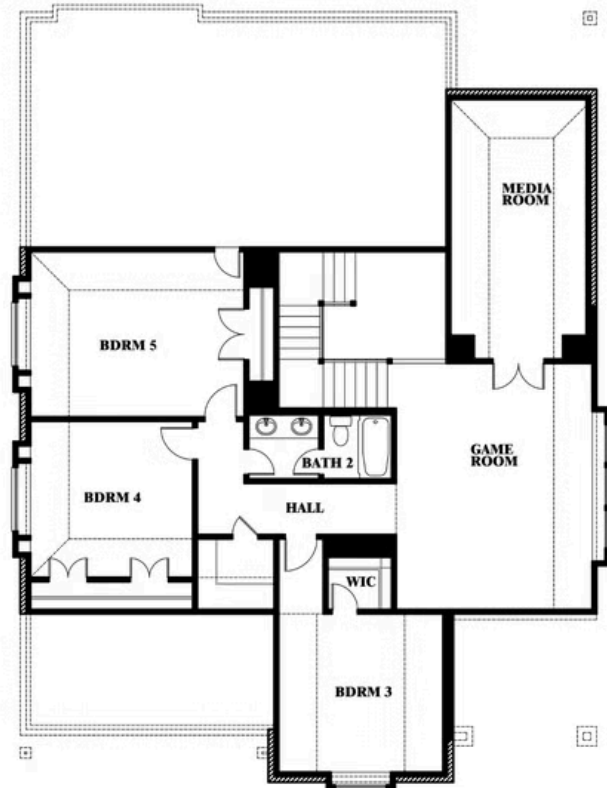

Magnolia II

HOMES FROM
\$509,990

CLASSIC SERIES

THE RETREAT AT NORTH GROVE 75

1735 UPLAND ROAD, WAXAHACHIE, TX 75165

3,430
SQUARE FEET

4
BEDROOMS

2.5
BATHROOMS

Magnolia II

THE RETREAT AT NORTH GROVE 75
1735 UPLAND ROAD, WAXAHACHIE, TX 75165

MAGNOLIA II FLOOR PLAN

Magnolia II

This brochure is for general informational purposes and is to be used as a guide only. Changes may be made during the development process and floorplans, dimensions, fixtures, fittings, finishes and specifications are subject to change without notice. Window placement, balcony configuration, wardrobe sizes and living areas may vary slightly within each plan type. EQUAL HOUSING OPPORTUNITY