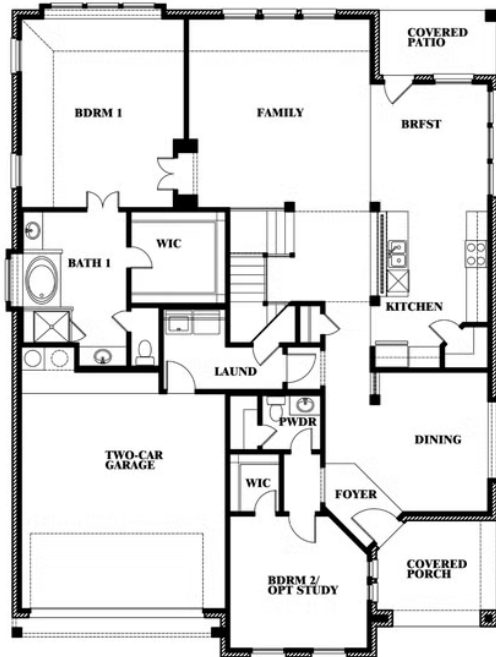

Magnolia II

THE RETREAT AT NORTH GROVE 75
1735 UPLAND ROAD, WAXAHACHIE, TX 75165

MAGNOLIA II FLOOR PLAN

Magnolia II