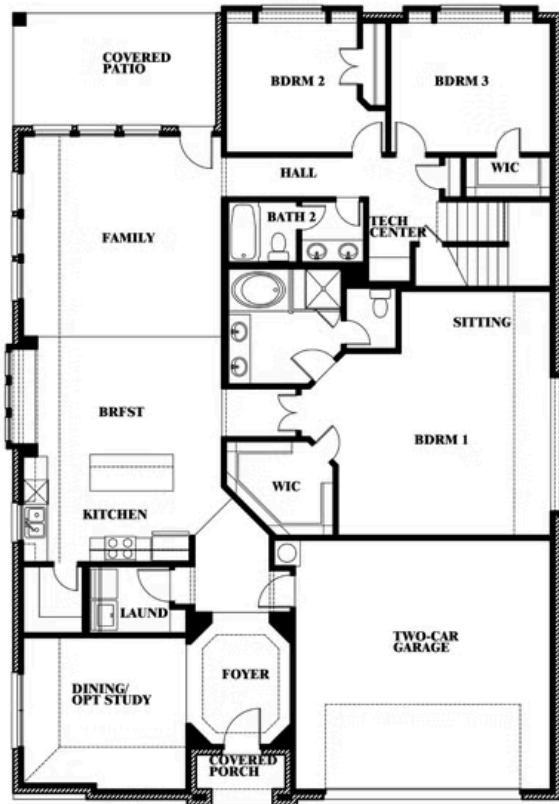

2
CAR GARAGE

ELEVATION A

ELEVATION B

ELEVATION B

ELEVATION C

ELEVATION C

Hawthorne II

THE RETREAT AT NORTH GROVE 75
1735 UPLAND ROAD, WAXAHACHIE, TX 75165

Hawthorne II

This brochure is for general informational purposes and is to be used as a guide only. Changes may be made during the development process and floorplans, dimensions, fixtures, fittings, finishes and specifications are subject to change without notice. Window placement, balcony configuration, wardrobe sizes and living areas may vary slightly within each plan type. EQUAL HOUSING OPPORTUNITY

Hawthorne II

THE RETREAT AT NORTH GROVE 75
1735 UPLAND ROAD, WAXAHACHIE, TX 75165

Hawthorne II Opt. Deluxe Kitchen

This brochure is for general informational purposes and is to be used as a guide only. Changes may be made during the development process and floorplans, dimensions, fixtures, fittings, finishes and specifications are subject to change without notice. Window placement, balcony configuration, wardrobe sizes and living areas may vary slightly within each plan type. **EQUAL HOUSING OPPORTUNITY**