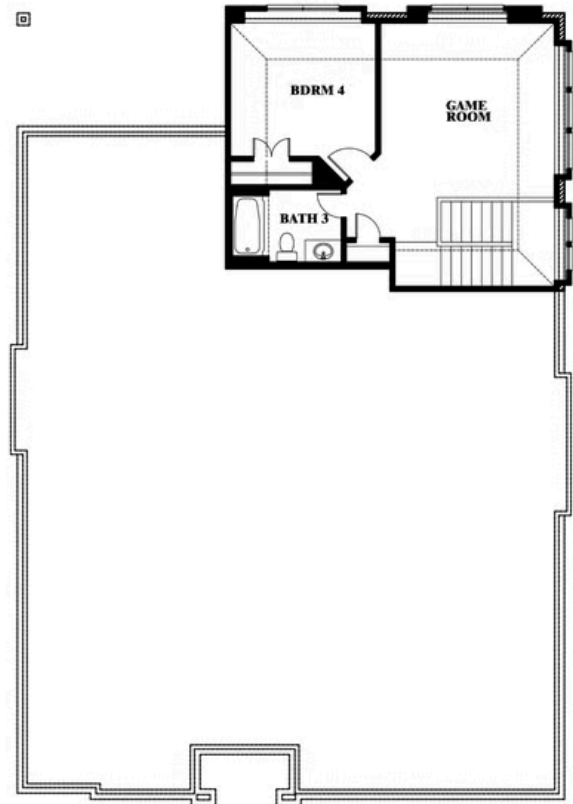

2
CAR GARAGE

ELEVATION A

ELEVATION B

ELEVATION B

ELEVATION C

ELEVATION C

Hawthorne II

THE RETREAT AT NORTH GROVE 75
1735 UPLAND ROAD, WAXAHACHIE, TX 75165

Hawthorne II

This brochure is for general informational purposes and is to be used as a guide only. Changes may be made during the development process and floorplans, dimensions, fixtures, fittings, finishes and specifications are subject to change without notice. Window placement, balcony configuration, wardrobe sizes and living areas may vary slightly within each plan type. EQUAL HOUSING OPPORTUNITY

Hawthorne II

THE RETREAT AT NORTH GROVE 75

1735 UPLAND ROAD, WAXAHACHIE, TX 75165

Hawthorne II Opt. Deluxe Kitchen

This brochure is for general informational purposes and is to be used as a guide only. Changes may be made during the development process and floorplans, dimensions, fixtures, fittings, finishes and specifications are subject to change without notice. Window placement, balcony configuration, wardrobe sizes and living areas may vary slightly within each plan type. EQUAL HOUSING OPPORTUNITY