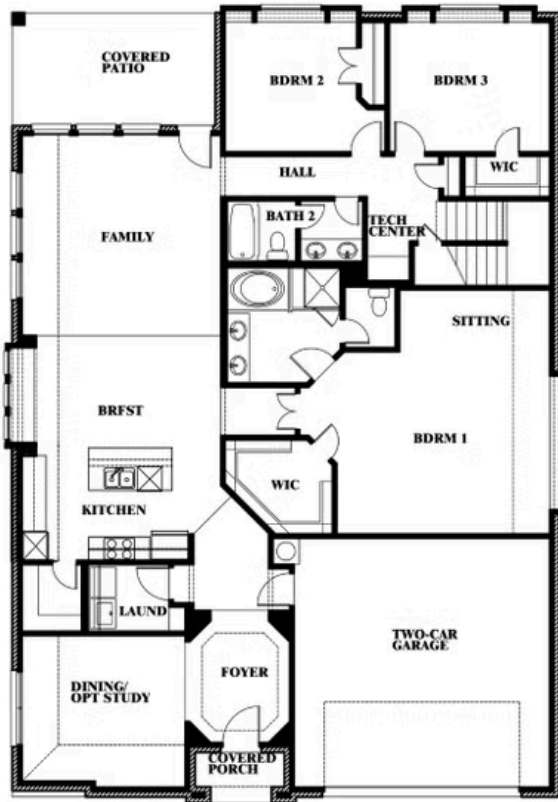

2
CAR GARAGE

ELEVATION A

ELEVATION B

ELEVATION B

ELEVATION C

ELEVATION C

Hawthorne II

THE RETREAT AT NORTH GROVE 75
1735 UPLAND ROAD, WAXAHACHIE, TX 75165

Hawthorne II

This brochure is for general informational purposes and is to be used as a guide only. Changes may be made during the development process and floorplans, dimensions, fixtures, fittings, finishes and specifications are subject to change without notice. Window placement, balcony configuration, wardrobe sizes and living areas may vary slightly within each plan type. EQUAL HOUSING OPPORTUNITY

Hawthorne II

THE RETREAT AT NORTH GROVE 75
1735 UPLAND ROAD, WAXAHACHIE, TX 75165

Hawthorne II Opt. Deluxe Kitchen

This brochure is for general informational purposes and is to be used as a guide only. Changes may be made during the development process and floorplans, dimensions, fixtures, fittings, finishes and specifications are subject to change without notice. Window placement, balcony configuration, wardrobe sizes and living areas may vary slightly within each plan type. **EQUAL HOUSING OPPORTUNITY**