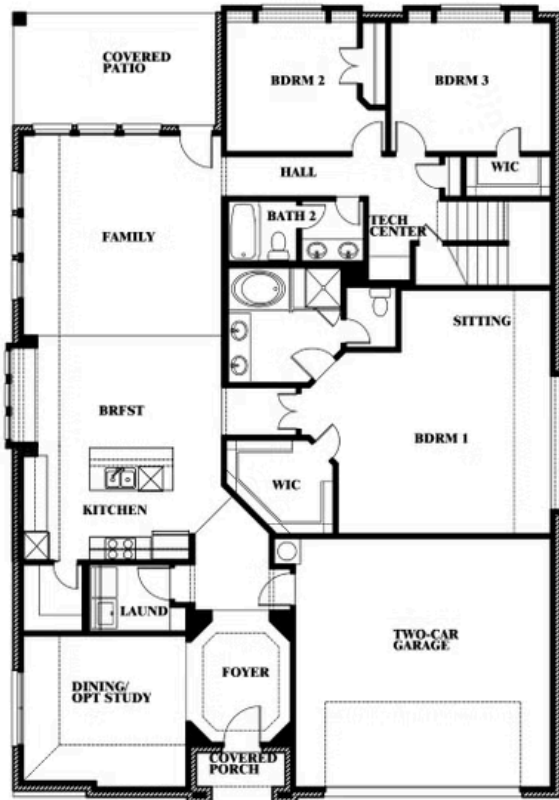

2
CAR GARAGE

ELEVATION A

ELEVATION B

ELEVATION B

ELEVATION C

ELEVATION C

Hawthorne II

THE RETREAT AT NORTH GROVE 75
1735 UPLAND ROAD, WAXAHACHIE, TX 75165

Hawthorne II

This brochure is for general informational purposes and is to be used as a guide only. Changes may be made during the development process and floorplans, dimensions, fixtures, fittings, finishes and specifications are subject to change without notice. Window placement, balcony configuration, wardrobe sizes and living areas may vary slightly within each plan type. EQUAL HOUSING OPPORTUNITY

Hawthorne II

THE RETREAT AT NORTH GROVE 75

1735 UPLAND ROAD, WAXAHACHIE, TX 75165

Hawthorne II Opt. Deluxe Kitchen

This brochure is for general informational purposes and is to be used as a guide only. Changes may be made during the development process and floorplans, dimensions, fixtures, fittings, finishes and specifications are subject to change without notice. Window placement, balcony configuration, wardrobe sizes and living areas may vary slightly within each plan type. EQUAL HOUSING OPPORTUNITY