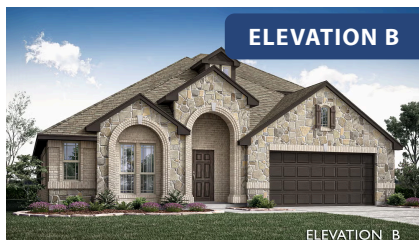

Hawthorne II

HOMES FROM
\$482,990

CLASSIC SERIES

THE RETREAT AT NORTH GROVE 75

1735 UPLAND ROAD, WAXAHACHIE, TX 75165

2,752
SQUARE FEET

4
BEDROOMS

3.0
BATHROOMS

2
CAR GARAGE

ELEVATION A

ELEVATION B

ELEVATION B

ELEVATION C

ELEVATION C

Hawthorne II

THE RETREAT AT NORTH GROVE 75
1735 UPLAND ROAD, WAXAHACHIE, TX 75165