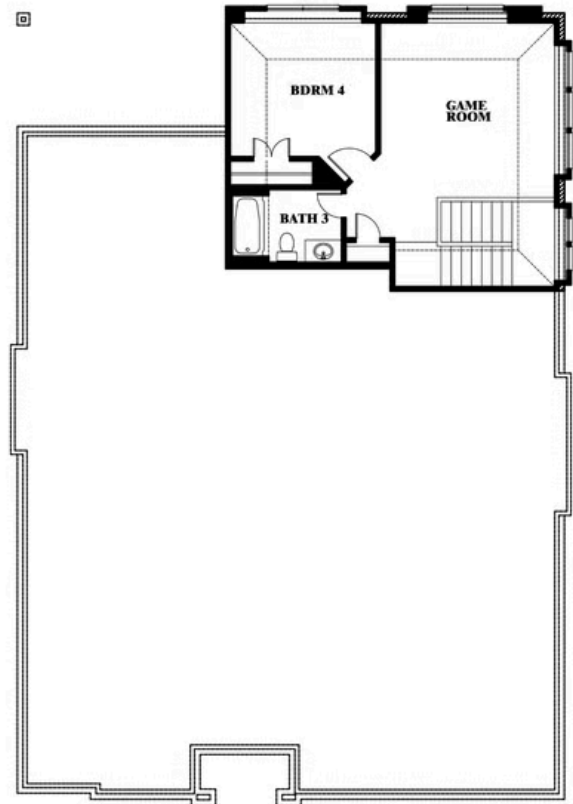

2
CAR GARAGE

ELEVATION A

ELEVATION B

ELEVATION B

ELEVATION C

ELEVATION C

Hawthorne II

THE RETREAT AT NORTH GROVE 75
1735 UPLAND ROAD, WAXAHACHIE, TX 75165

Hawthorne II

This brochure is for general informational purposes and is to be used as a guide only. Changes may be made during the development process and floorplans, dimensions, fixtures, fittings, finishes and specifications are subject to change without notice. Window placement, balcony configuration, wardrobe sizes and living areas may vary slightly within each plan type. EQUAL HOUSING OPPORTUNITY

Hawthorne II

THE RETREAT AT NORTH GROVE 75
1735 UPLAND ROAD, WAXAHACHIE, TX 75165

Hawthorne II Opt. Deluxe Kitchen

This brochure is for general informational purposes and is to be used as a guide only. Changes may be made during the development process and floorplans, dimensions, fixtures, fittings, finishes and specifications are subject to change without notice. Window placement, balcony configuration, wardrobe sizes and living areas may vary slightly within each plan type. **EQUAL HOUSING OPPORTUNITY**