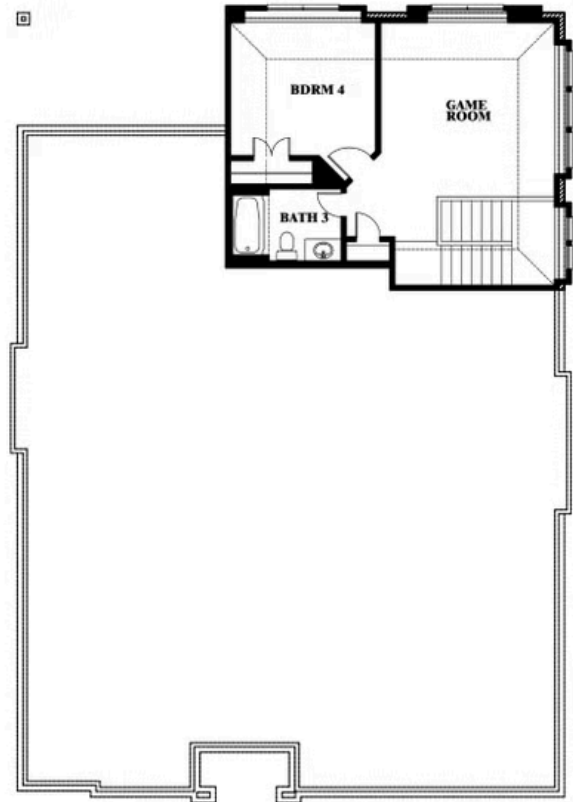

Hawthorne II

This brochure is for general informational purposes and is to be used as a guide only. Changes may be made during the development process and floorplans, dimensions, fixtures, fittings, finishes and specifications are subject to change without notice. Window placement, balcony configuration, wardrobe sizes and living areas may vary slightly within each plan type. EQUAL HOUSING OPPORTUNITY

Hawthorne II

THE RETREAT AT NORTH GROVE 75
1735 UPLAND ROAD, WAXAHACHIE, TX 75165

Hawthorne II Opt. Deluxe Kitchen

This brochure is for general informational purposes and is to be used as a guide only. Changes may be made during the development process and floorplans, dimensions, fixtures, fittings, finishes and specifications are subject to change without notice. Window placement, balcony configuration, wardrobe sizes and living areas may vary slightly within each plan type. **EQUAL HOUSING OPPORTUNITY**