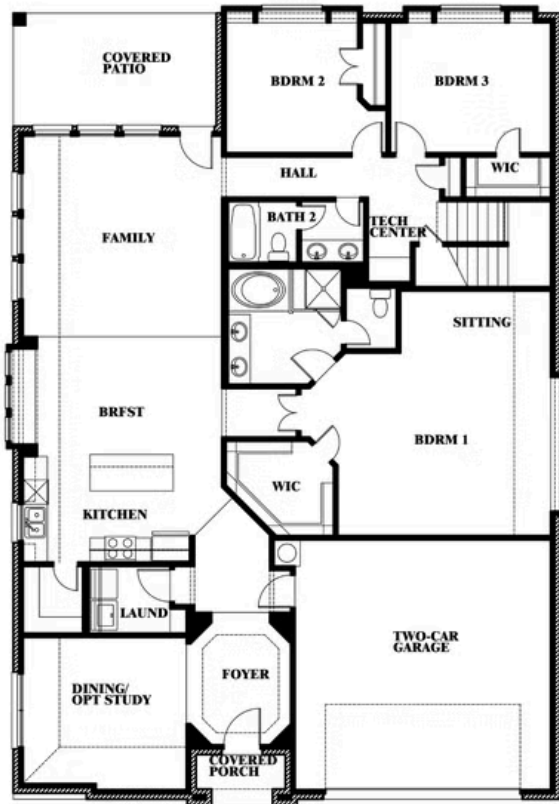

2
CAR GARAGE

ELEVATION A

ELEVATION B

ELEVATION B

ELEVATION C

ELEVATION C

Hawthorne II

THE RETREAT AT NORTH GROVE 75
1735 UPLAND ROAD, WAXAHACHIE, TX 75165

Hawthorne II

This brochure is for general informational purposes and is to be used as a guide only. Changes may be made during the development process and floorplans, dimensions, fixtures, fittings, finishes and specifications are subject to change without notice. Window placement, balcony configuration, wardrobe sizes and living areas may vary slightly within each plan type. EQUAL HOUSING OPPORTUNITY

Hawthorne II

THE RETREAT AT NORTH GROVE 75

1735 UPLAND ROAD, WAXAHACHIE, TX 75165

Hawthorne II Opt. Deluxe Kitchen

This brochure is for general informational purposes and is to be used as a guide only. Changes may be made during the development process and floorplans, dimensions, fixtures, fittings, finishes and specifications are subject to change without notice. Window placement, balcony configuration, wardrobe sizes and living areas may vary slightly within each plan type. EQUAL HOUSING OPPORTUNITY