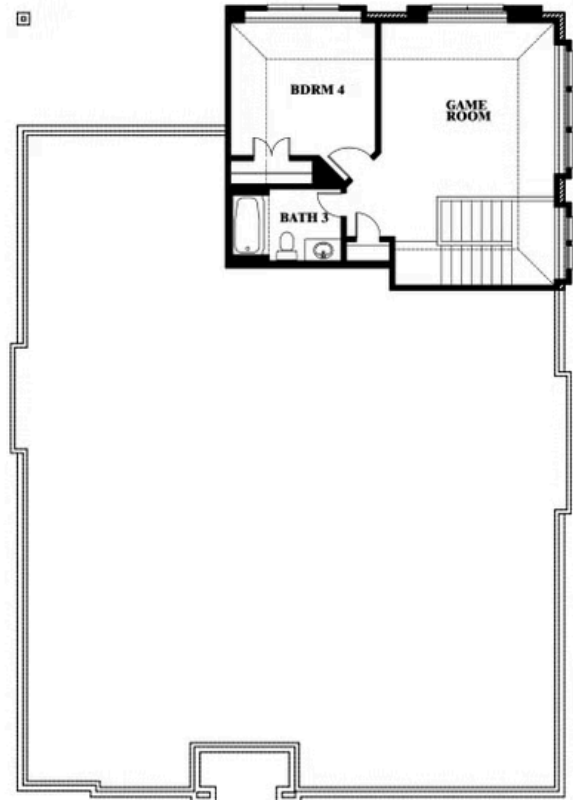

Hawthorne II

This brochure is for general informational purposes and is to be used as a guide only. Changes may be made during the development process and floorplans, dimensions, fixtures, fittings, finishes and specifications are subject to change without notice. Window placement, balcony configuration, wardrobe sizes and living areas may vary slightly within each plan type. EQUAL HOUSING OPPORTUNITY

Hawthorne II

THE RETREAT AT NORTH GROVE 75

1735 UPLAND ROAD, WAXAHACHIE, TX 75165

Hawthorne II Opt. Deluxe Kitchen

This brochure is for general informational purposes and is to be used as a guide only. Changes may be made during the development process and floorplans, dimensions, fixtures, fittings, finishes and specifications are subject to change without notice. Window placement, balcony configuration, wardrobe sizes and living areas may vary slightly within each plan type. EQUAL HOUSING OPPORTUNITY