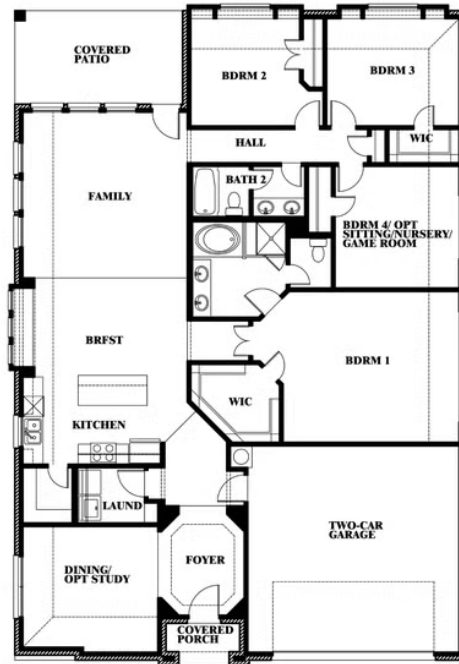

Hawthorne

THE RETREAT AT NORTH GROVE 75
1735 UPLAND ROAD, WAXAHACHIE, TX 75165

Hawthorne