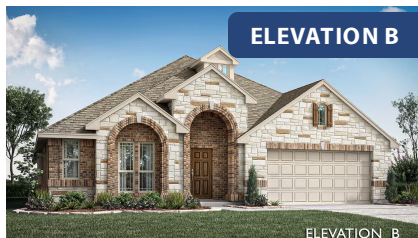

Hawthorne

HOMES FROM
\$439,990

CLASSIC SERIES

THE RETREAT AT NORTH GROVE 75

1735 UPLAND ROAD, WAXAHACHIE, TX 75165

2,235
SQUARE FEET

4
BEDROOMS

2.0
BATHROOMS

2
CAR GARAGE

ELEVATION A

ELEVATION B

ELEVATION B

ELEVATION C

ELEVATION C

Hawthorne

THE RETREAT AT NORTH GROVE 75
1735 UPLAND ROAD, WAXAHACHIE, TX 75165