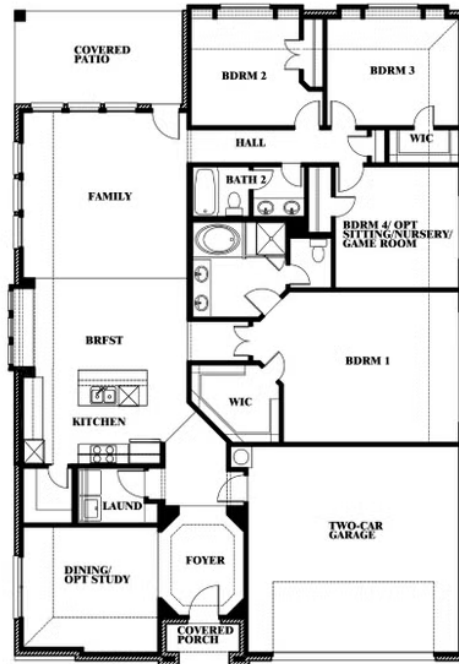

Hawthorne

THE RETREAT AT NORTH GROVE 75

1735 UPLAND ROAD, WAXAHACHIE, TX 75165

Hawthorne
Opt. Deluxe Kitchen