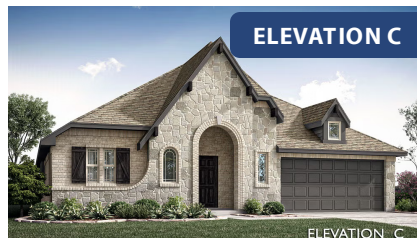

Hawthorne

HOMES FROM
\$439,990

CLASSIC SERIES

THE RETREAT AT NORTH GROVE 75

1735 UPLAND ROAD, WAXAHACHIE, TX 75165

2,235
SQUARE FEET

4
BEDROOMS

2.0
BATHROOMS

2
CAR GARAGE

ELEVATION A

ELEVATION B

ELEVATION B

ELEVATION C

ELEVATION C

Hawthorne

THE RETREAT AT NORTH GROVE 75
1735 UPLAND ROAD, WAXAHACHIE, TX 75165