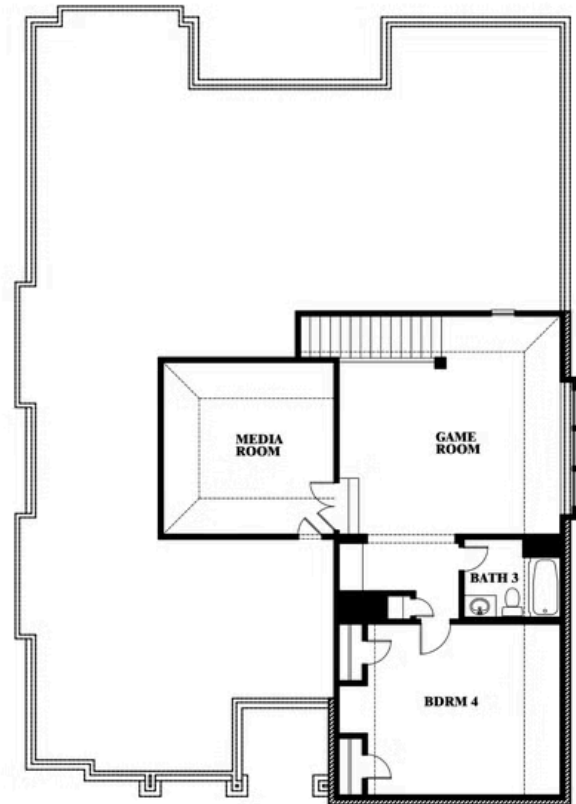

2
CAR GARAGE

ELEVATION D

ELEVATION A

ELEVATION A

ELEVATION AS

ELEVATION AS

ELEVATION C

ELEVATION C

ELEVATION E

ELEVATION E

ELEVATION F

ELEVATION F

Carolina IV

THE RETREAT AT NORTH GROVE 75
1735 UPLAND ROAD, WAXAHACHIE, TX 75165

Carolina IV

This brochure is for general informational purposes and is to be used as a guide only. Changes may be made during the development process and floorplans, dimensions, fixtures, fittings, finishes and specifications are subject to change without notice. Window placement, balcony configuration, wardrobe sizes and living areas may vary slightly within each plan type. EQUAL HOUSING OPPORTUNITY