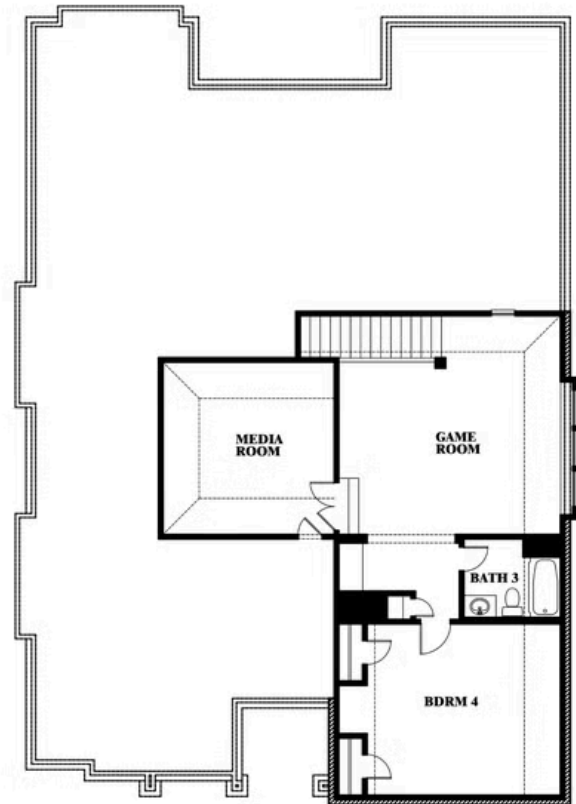

Carolina IV

HOMES FROM
\$502,990

CLASSIC SERIES

THE RETREAT AT NORTH GROVE 75

1735 UPLAND ROAD, WAXAHACHIE, TX 75165

3,280
SQUARE FEET

4
BEDROOMS

3.0
BATHROOMS

2
CAR GARAGE

Carolina IV

THE RETREAT AT NORTH GROVE 75
1735 UPLAND ROAD, WAXAHACHIE, TX 75165

Carolina IV

This brochure is for general informational purposes and is to be used as a guide only. Changes may be made during the development process and floorplans, dimensions, fixtures, fittings, finishes and specifications are subject to change without notice. Window placement, balcony configuration, wardrobe sizes and living areas may vary slightly within each plan type. EQUAL HOUSING OPPORTUNITY