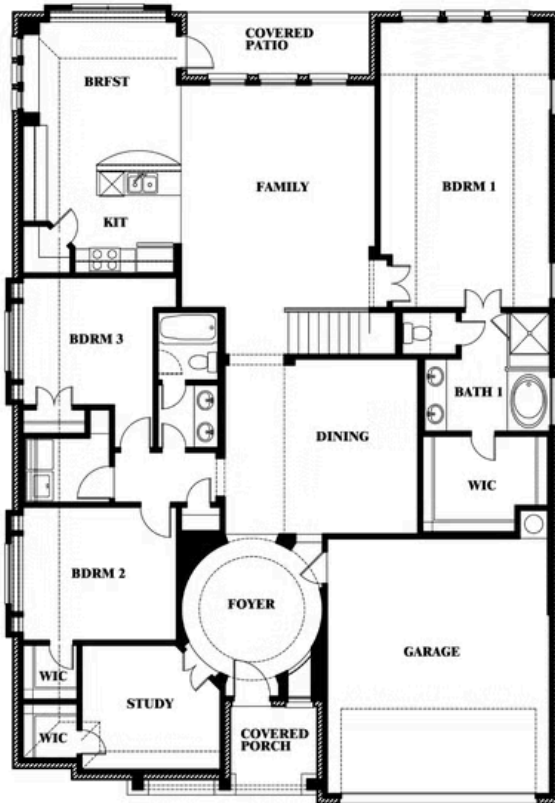

Carolina IV

HOMES FROM
\$502,990

CLASSIC SERIES

THE RETREAT AT NORTH GROVE 75

1735 UPLAND ROAD, WAXAHACHIE, TX 75165

3,280
SQUARE FEET

4
BEDROOMS

3.0
BATHROOMS

2
CAR GARAGE

Carolina IV

THE RETREAT AT NORTH GROVE 75
1735 UPLAND ROAD, WAXAHACHIE, TX 75165

Carolina IV

This brochure is for general informational purposes and is to be used as a guide only. Changes may be made during the development process and floorplans, dimensions, fixtures, fittings, finishes and specifications are subject to change without notice. Window placement, balcony configuration, wardrobe sizes and living areas may vary slightly within each plan type. EQUAL HOUSING OPPORTUNITY