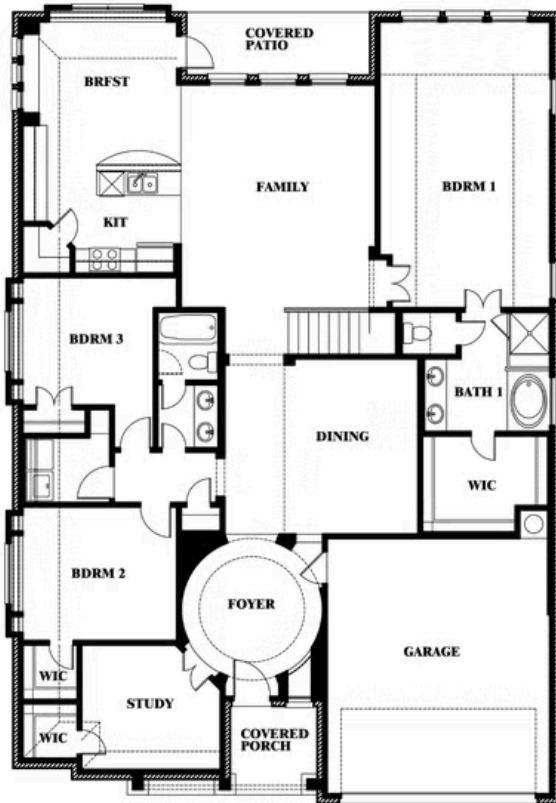

2
CAR GARAGE

ELEVATION D

ELEVATION A

ELEVATION A

ELEVATION AS

ELEVATION AS

ELEVATION C

ELEVATION C

ELEVATION E

ELEVATION E

ELEVATION F

ELEVATION F

Carolina IV

THE RETREAT AT NORTH GROVE 75
1735 UPLAND ROAD, WAXAHACHIE, TX 75165

Carolina IV

This brochure is for general informational purposes and is to be used as a guide only. Changes may be made during the development process and floorplans, dimensions, fixtures, fittings, finishes and specifications are subject to change without notice. Window placement, balcony configuration, wardrobe sizes and living areas may vary slightly within each plan type. EQUAL HOUSING OPPORTUNITY