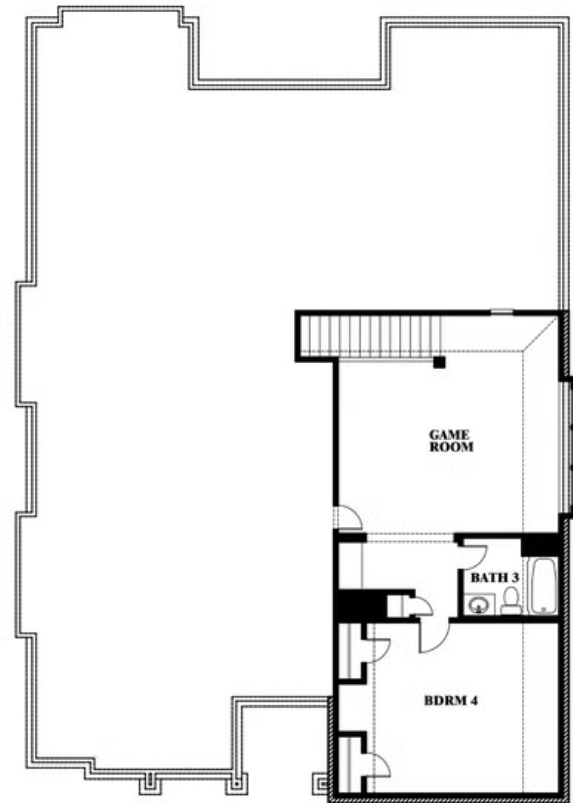

2
CAR GARAGE

ELEVATION AS

ELEVATION A

ELEVATION C

ELEVATION D

ELEVATION E

ELEVATION F

Carolina III

THE RETREAT AT NORTH GROVE 75
1735 UPLAND ROAD, WAXAHACHIE, TX 75165

Carolina III

This brochure is for general informational purposes and is to be used as a guide only. Changes may be made during the development process and floorplans, dimensions, fixtures, fittings, finishes and specifications are subject to change without notice. Window placement, balcony configuration, wardrobe sizes and living areas may vary slightly within each plan type. EQUAL HOUSING OPPORTUNITY