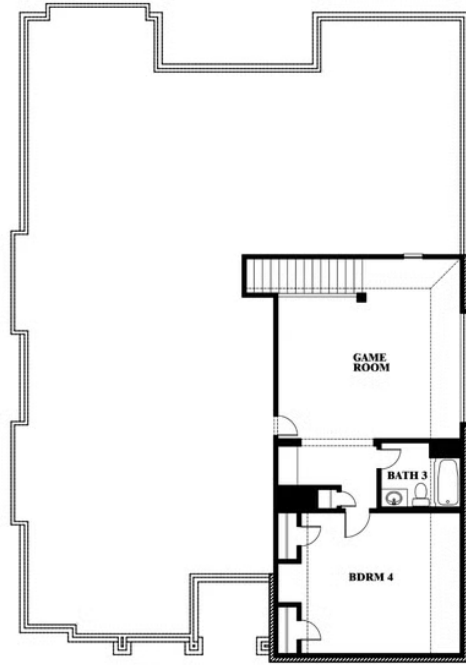

Carolina III

THE RETREAT AT NORTH GROVE 75
1735 UPLAND ROAD, WAXAHACHIE, TX 75165

Carolina III