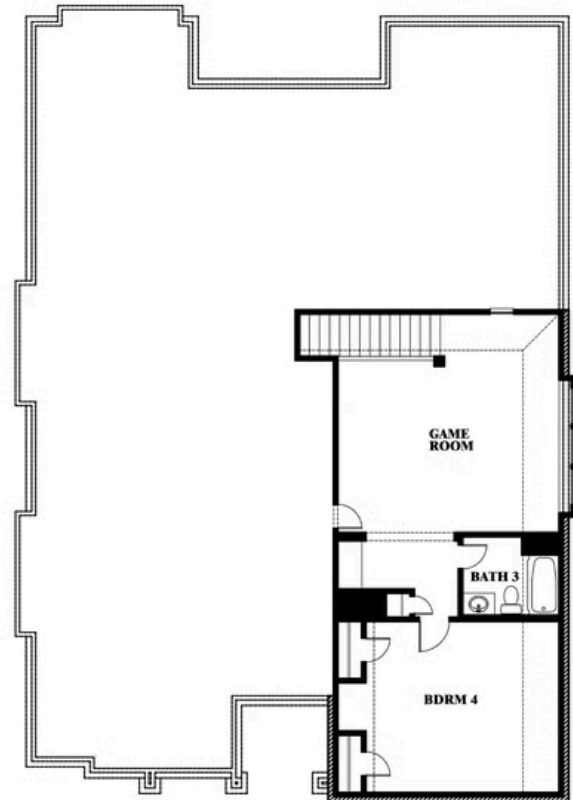

Carolina III

THE RETREAT AT NORTH GROVE 75
1735 UPLAND ROAD, WAXAHACHIE, TX 75165

Carolina III

This brochure is for general informational purposes and is to be used as a guide only. Changes may be made during the development process and floorplans, dimensions, fixtures, fittings, finishes and specifications are subject to change without notice. Window placement, balcony configuration, wardrobe sizes and living areas may vary slightly within each plan type. EQUAL HOUSING OPPORTUNITY