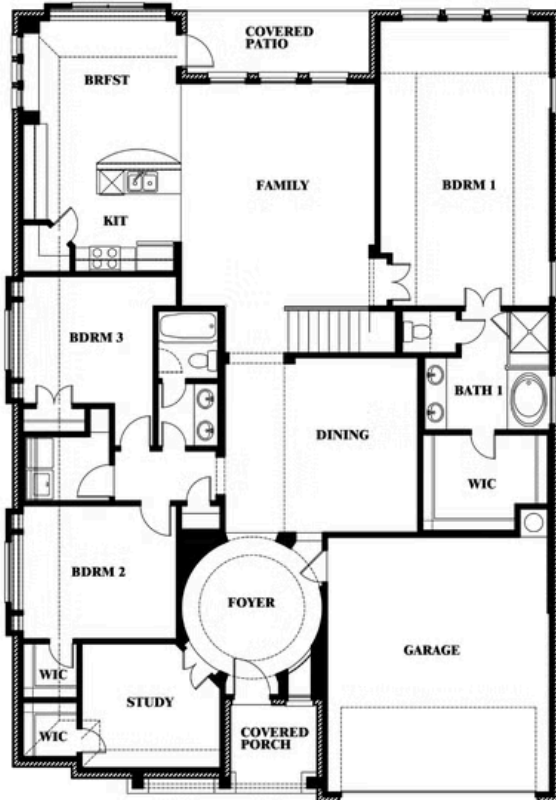

Carolina III

THE RETREAT AT NORTH GROVE 75
1735 UPLAND ROAD, WAXAHACHIE, TX 75165

Carolina III

This brochure is for general informational purposes and is to be used as a guide only. Changes may be made during the development process and floorplans, dimensions, fixtures, fittings, finishes and specifications are subject to change without notice. Window placement, balcony configuration, wardrobe sizes and living areas may vary slightly within each plan type. EQUAL HOUSING OPPORTUNITY