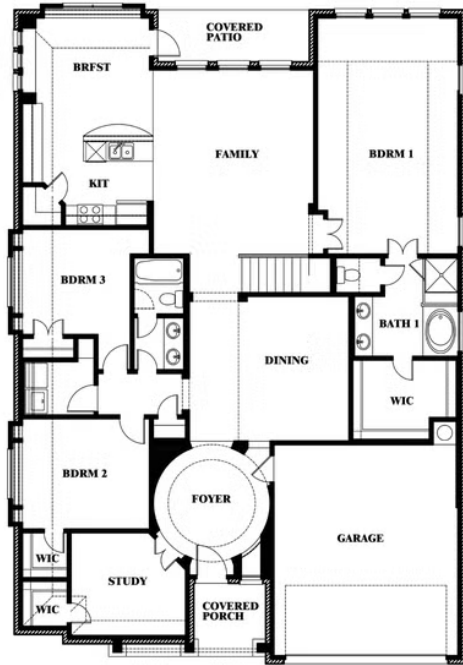

Carolina III

THE RETREAT AT NORTH GROVE 75
1735 UPLAND ROAD, WAXAHACHIE, TX 75165

Carolina III