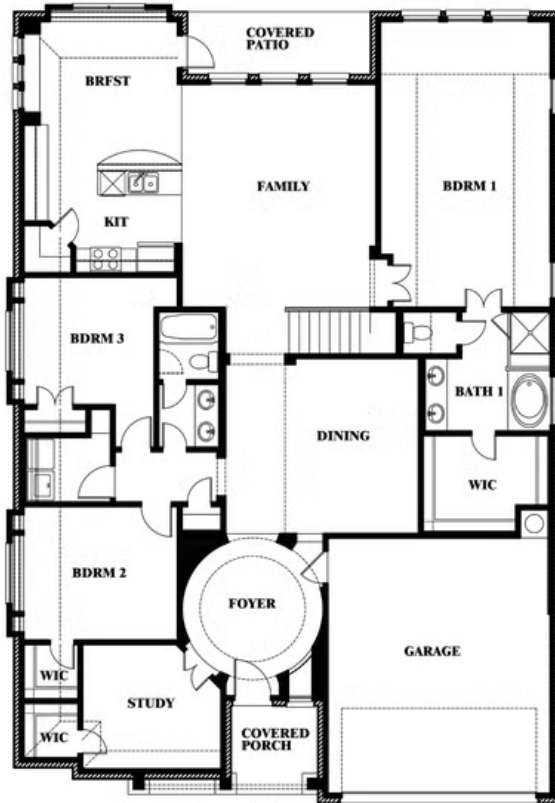

2
CAR GARAGE

ELEVATION AS

ELEVATION A

ELEVATION C

ELEVATION D

ELEVATION E

ELEVATION F

Carolina III

THE RETREAT AT NORTH GROVE 75
1735 UPLAND ROAD, WAXAHACHIE, TX 75165

Carolina III

This brochure is for general informational purposes and is to be used as a guide only. Changes may be made during the development process and floorplans, dimensions, fixtures, fittings, finishes and specifications are subject to change without notice. Window placement, balcony configuration, wardrobe sizes and living areas may vary slightly within each plan type. EQUAL HOUSING OPPORTUNITY