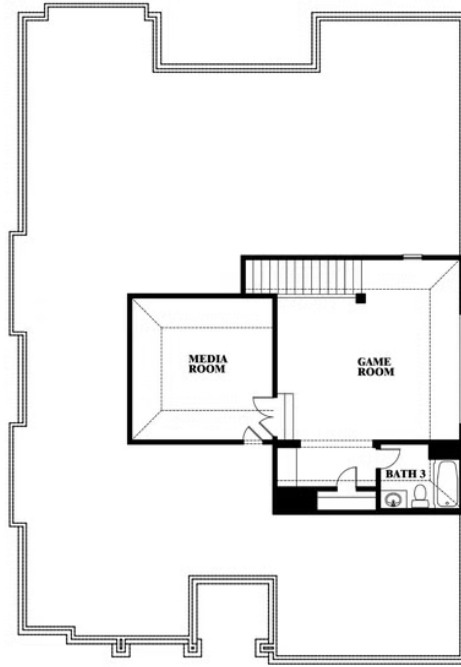

Carolina II

THE RETREAT AT NORTH GROVE 75
1735 UPLAND ROAD, WAXAHACHIE, TX 75165

Carolina II
with Media Room