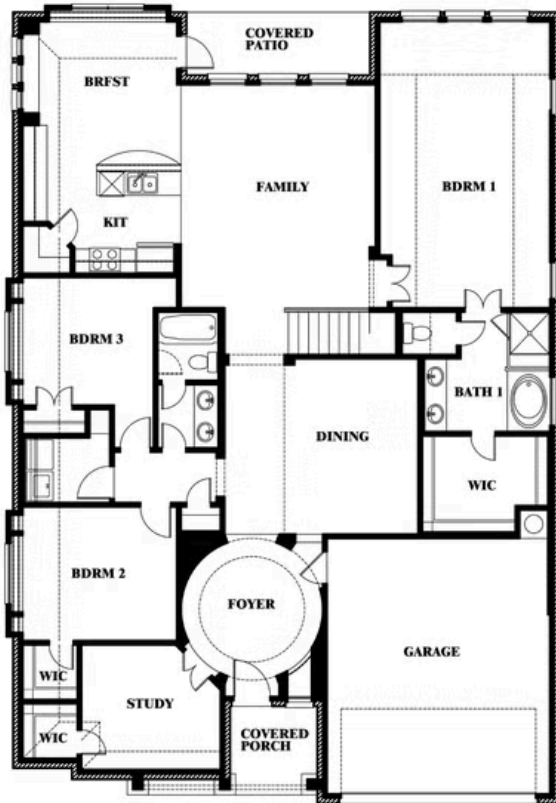

Carolina II

HOMES FROM
\$482,990

CLASSIC SERIES

THE RETREAT AT NORTH GROVE 75

1735 UPLAND ROAD, WAXAHACHIE, TX 75165

2,771
SQUARE FEET

3
BEDROOMS

3.0
BATHROOMS

2
CAR GARAGE

ELEVATION D

Carolina II

THE RETREAT AT NORTH GROVE 75

1735 UPLAND ROAD, WAXAHACHIE, TX 75165

Carolina II

This brochure is for general informational purposes and is to be used as a guide only. Changes may be made during the development process and floorplans, dimensions, fixtures, fittings, finishes and specifications are subject to change without notice. Window placement, balcony configuration, wardrobe sizes and living areas may vary slightly within each plan type. EQUAL HOUSING OPPORTUNITY

Carolina II

THE RETREAT AT NORTH GROVE 75
1735 UPLAND ROAD, WAXAHACHIE, TX 75165

Carolina II with Media Room

This brochure is for general informational purposes and is to be used as a guide only. Changes may be made during the development process and floorplans, dimensions, fixtures, fittings, finishes and specifications are subject to change without notice. Window placement, balcony configuration, wardrobe sizes and living areas may vary slightly within each plan type. EQUAL HOUSING OPPORTUNITY