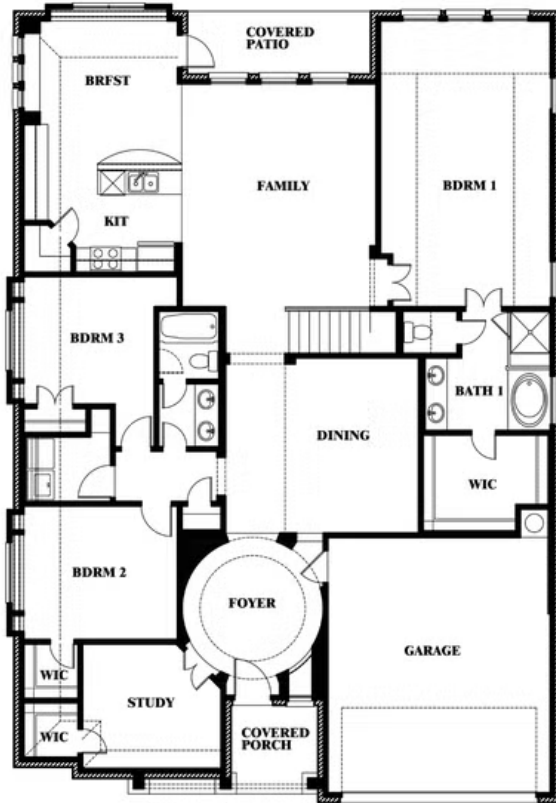

Carolina II

THE RETREAT AT NORTH GROVE 75
1735 UPLAND ROAD, WAXAHACHIE, TX 75165

Carolina II

This brochure is for general informational purposes and is to be used as a guide only. Changes may be made during the development process and floorplans, dimensions, fixtures, fittings, finishes and specifications are subject to change without notice. Window placement, balcony configuration, wardrobe sizes and living areas may vary slightly within each plan type. EQUAL HOUSING OPPORTUNITY