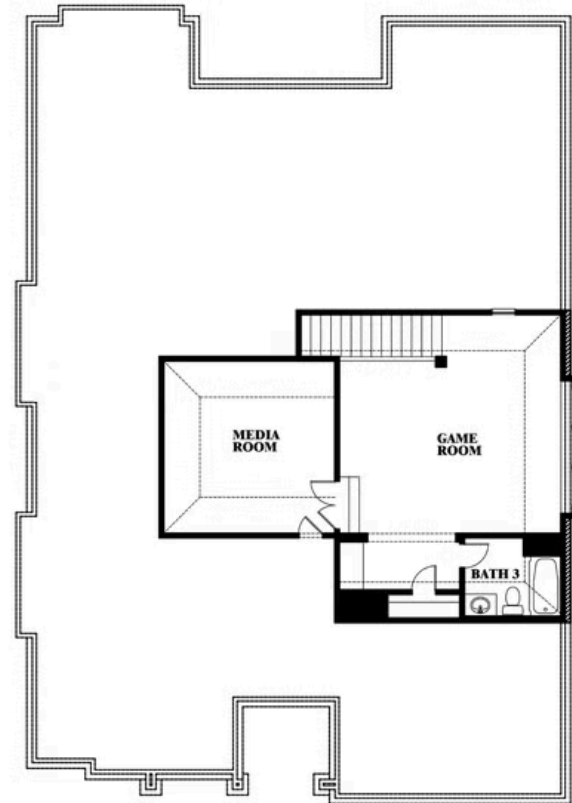

This brochure is for general informational purposes and is to be used as a guide only. Changes may be made during the development process and floorplans, dimensions, fixtures, fittings, finishes and specifications are subject to change without notice. Window placement, balcony configuration, wardrobe sizes and living areas may vary slightly within each plan type. EQUAL HOUSING OPPORTUNITY

Carolina II

THE RETREAT AT NORTH GROVE 75

1735 UPLAND ROAD, WAXAHACHIE, TX 75165

Carolina II with Media Room

This brochure is for general informational purposes and is to be used as a guide only. Changes may be made during the development process and floorplans, dimensions, fixtures, fittings, finishes and specifications are subject to change without notice. Window placement, balcony configuration, wardrobe sizes and living areas may vary slightly within each plan type. EQUAL HOUSING OPPORTUNITY