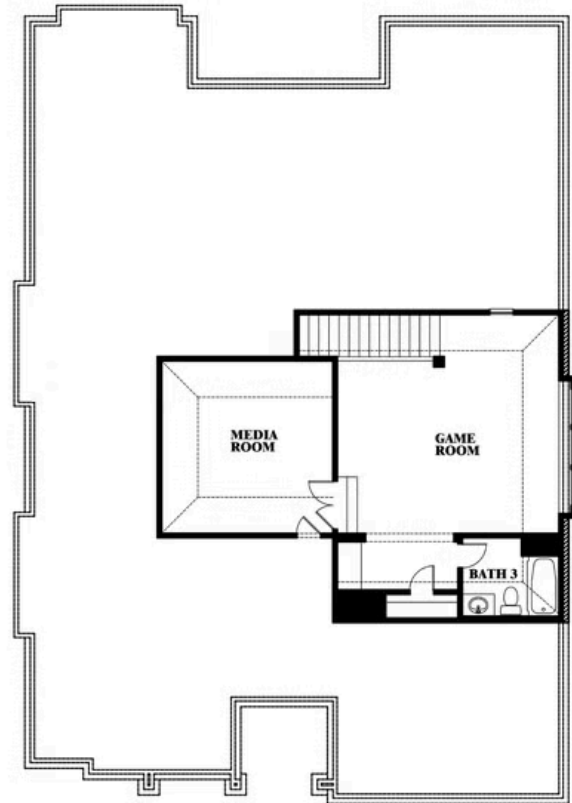

2
CAR GARAGE

ELEVATION D

Carolina II

THE RETREAT AT NORTH GROVE 75

1735 UPLAND ROAD, WAXAHACHIE, TX 75165

Carolina II

This brochure is for general informational purposes and is to be used as a guide only. Changes may be made during the development process and floorplans, dimensions, fixtures, fittings, finishes and specifications are subject to change without notice. Window placement, balcony configuration, wardrobe sizes and living areas may vary slightly within each plan type. EQUAL HOUSING OPPORTUNITY

Carolina II

THE RETREAT AT NORTH GROVE 75
1735 UPLAND ROAD, WAXAHACHIE, TX 75165

Carolina II with Media Room

This brochure is for general informational purposes and is to be used as a guide only. Changes may be made during the development process and floorplans, dimensions, fixtures, fittings, finishes and specifications are subject to change without notice. Window placement, balcony configuration, wardrobe sizes and living areas may vary slightly within each plan type. EQUAL HOUSING OPPORTUNITY