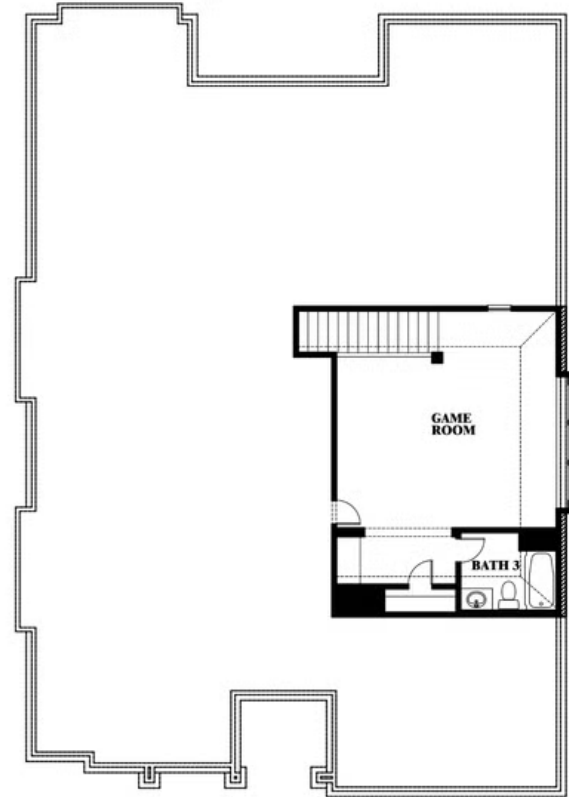

Carolina II

THE RETREAT AT NORTH GROVE 75
1735 UPLAND ROAD, WAXAHACHIE, TX 75165

Carolina II

This brochure is for general informational purposes and is to be used as a guide only. Changes may be made during the development process and floorplans, dimensions, fixtures, fittings, finishes and specifications are subject to change without notice. Window placement, balcony configuration, wardrobe sizes and living areas may vary slightly within each plan type. EQUAL HOUSING OPPORTUNITY