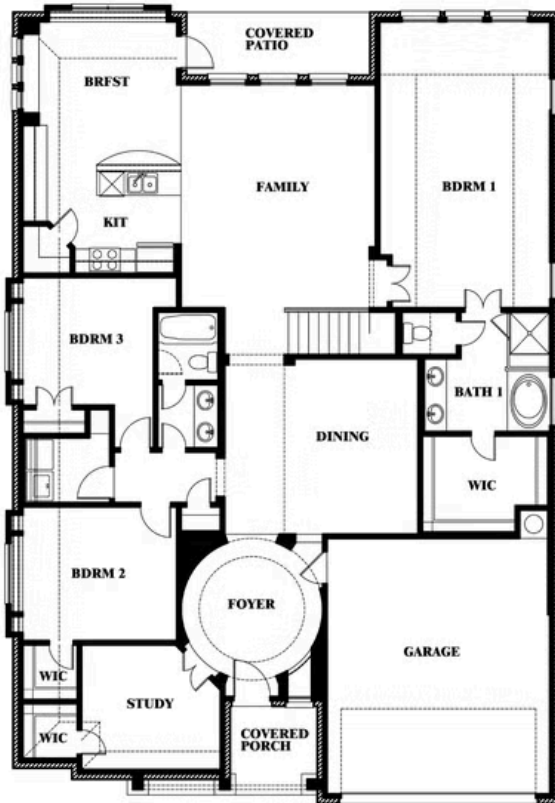

This brochure is for general informational purposes and is to be used as a guide only. Changes may be made during the development process and floorplans, dimensions, fixtures, fittings, finishes and specifications are subject to change without notice. Window placement, balcony configuration, wardrobe sizes and living areas may vary slightly within each plan type. EQUAL HOUSING OPPORTUNITY

Carolina II

THE RETREAT AT NORTH GROVE 75

1735 UPLAND ROAD, WAXAHACHIE, TX 75165

Carolina II with Media Room

This brochure is for general informational purposes and is to be used as a guide only. Changes may be made during the development process and floorplans, dimensions, fixtures, fittings, finishes and specifications are subject to change without notice. Window placement, balcony configuration, wardrobe sizes and living areas may vary slightly within each plan type. EQUAL HOUSING OPPORTUNITY