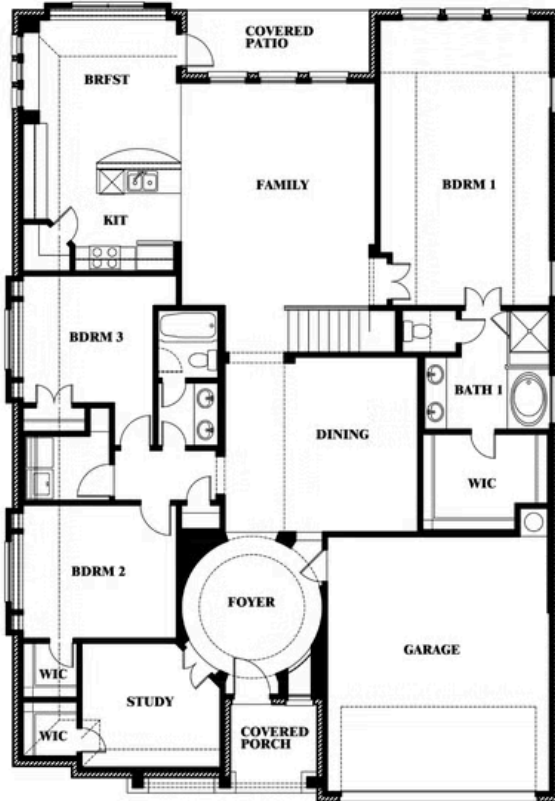

2
CAR GARAGE

ELEVATION D

ELEVATION A

ELEVATION A

ELEVATION AS

ELEVATION AS

ELEVATION C

ELEVATION C

ELEVATION E

ELEVATION E

ELEVATION F

ELEVATION F

Carolina II

THE RETREAT AT NORTH GROVE 75

1735 UPLAND ROAD, WAXAHACHIE, TX 75165

Carolina II

This brochure is for general informational purposes and is to be used as a guide only. Changes may be made during the development process and floorplans, dimensions, fixtures, fittings, finishes and specifications are subject to change without notice. Window placement, balcony configuration, wardrobe sizes and living areas may vary slightly within each plan type. EQUAL HOUSING OPPORTUNITY

Carolina II

THE RETREAT AT NORTH GROVE 75

1735 UPLAND ROAD, WAXAHACHIE, TX 75165

Carolina II with Media Room

This brochure is for general informational purposes and is to be used as a guide only. Changes may be made during the development process and floorplans, dimensions, fixtures, fittings, finishes and specifications are subject to change without notice. Window placement, balcony configuration, wardrobe sizes and living areas may vary slightly within each plan type. EQUAL HOUSING OPPORTUNITY