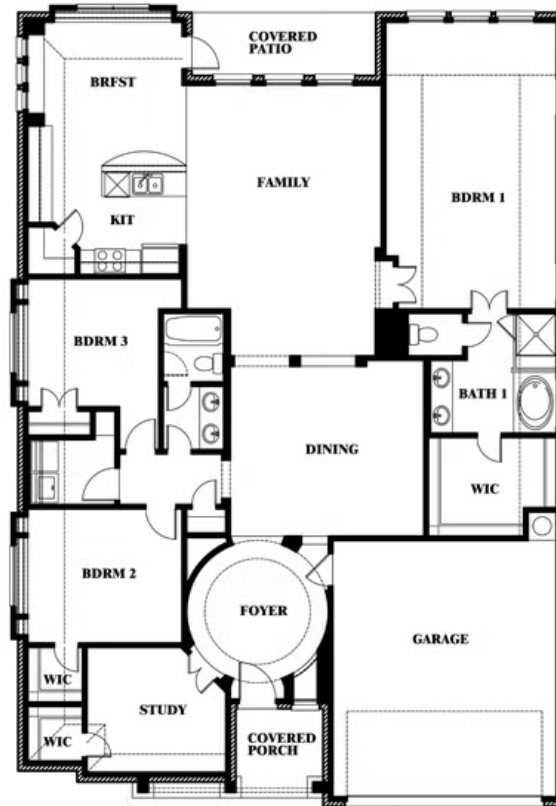

Carolina

CLASSIC SERIES

THE RETREAT AT NORTH GROVE 75

1735 UPLAND ROAD, WAXAHACHIE, TX 75165

HOMES FROM
\$441,990

2,313
SQUARE FEET

3
BEDROOMS

2.0
BATHROOMS

2
CAR GARAGE

Carolina

THE RETREAT AT NORTH GROVE 75

1735 UPLAND ROAD, WAXAHACHIE, TX 75165

Carolina

This brochure is for general informational purposes and is to be used as a guide only. Changes may be made during the development process and floorplans, dimensions, fixtures, fittings, finishes and specifications are subject to change without notice. Window placement, balcony configuration, wardrobe sizes and living areas may vary slightly within each plan type. EQUAL HOUSING OPPORTUNITY