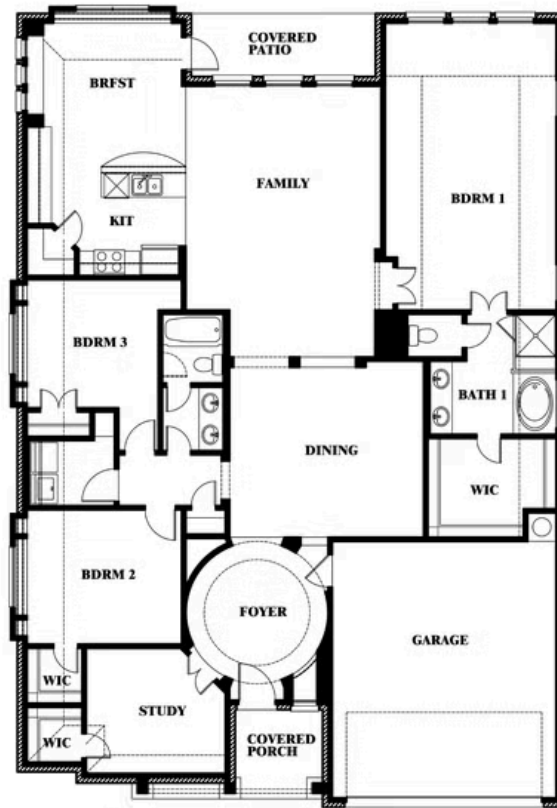

Carolina

THE RETREAT AT NORTH GROVE 75

1735 UPLAND ROAD, WAXAHACHIE, TX 75165

Carolina

This brochure is for general informational purposes and is to be used as a guide only. Changes may be made during the development process and floorplans, dimensions, fixtures, fittings, finishes and specifications are subject to change without notice. Window placement, balcony configuration, wardrobe sizes and living areas may vary slightly within each plan type. EQUAL HOUSING OPPORTUNITY