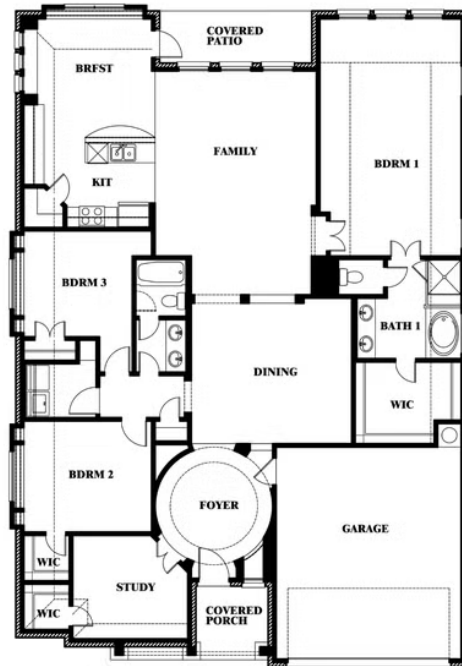

Carolina

THE RETREAT AT NORTH GROVE 75
1735 UPLAND ROAD, WAXAHACHIE, TX 75165

Carolina