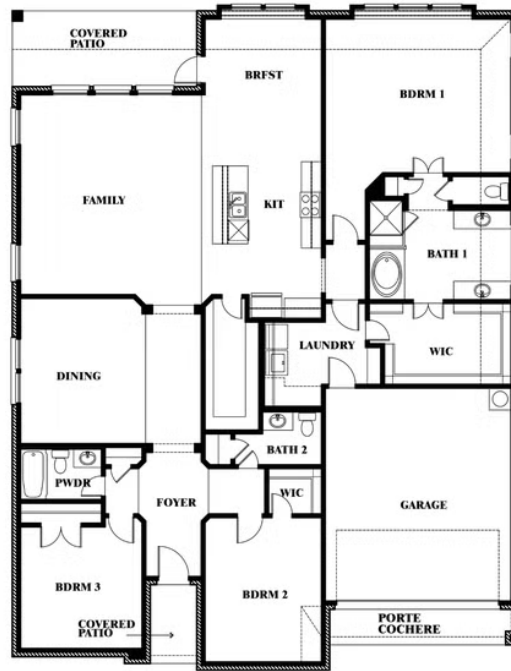

Caraway

THE RETREAT AT NORTH GROVE 75

1735 UPLAND ROAD, WAXAHACHIE, TX 75165

Caraway