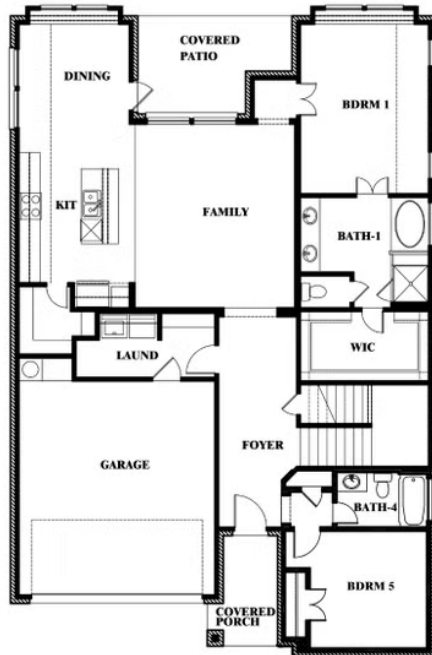

Violet III

THE RETREAT AT NORTH GROVE 60-70

1735 UPLAND ROAD, WAXAHACHIE, TX 75165

VIOLET III FLOOR PLAN WITH BEDROOM AT STUDY

Violet III Opt. Bed 5 & Bath 4 at Study