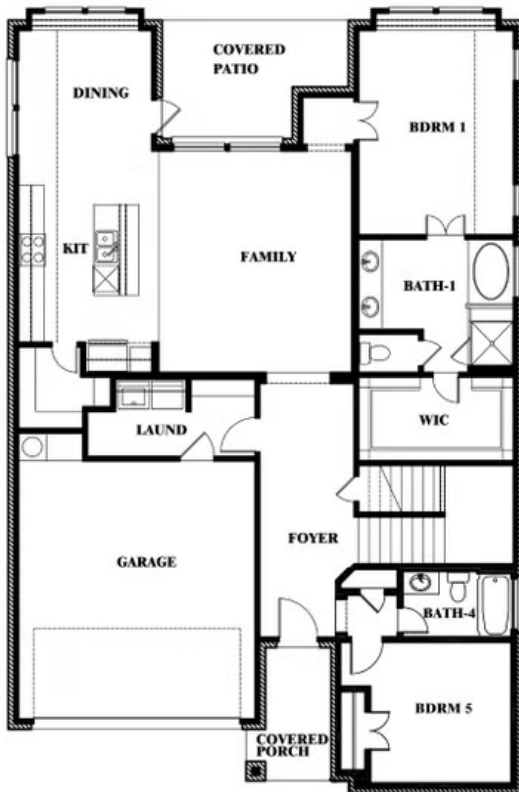

### Violet III

This brochure is for general informational purposes and is to be used as a guide only. Changes may be made during the development process and floorplans, dimensions, fixtures, fittings, finishes and specifications are subject to change without notice. Window placement, balcony configuration, wardrobe sizes and living areas may vary slightly within each plan type. EQUAL HOUSING OPPORTUNITY

## THE RETREAT AT NORTH GROVE 60-70

1735 UPLAND ROAD, WAXAHACHIE, TX 75165

**VIOLET III FLOOR PLAN WITH BEDROOM AT STUDY**

### Violet III Opt. Bed 5 & Bath 4 at Study

This brochure is for general informational purposes and is to be used as a guide only. Changes may be made during the development process and floorplans, dimensions, fixtures, fittings, finishes and specifications are subject to change without notice. Window placement, balcony configuration, wardrobe sizes and living areas may vary slightly within each plan type. EQUAL HOUSING OPPORTUNITY