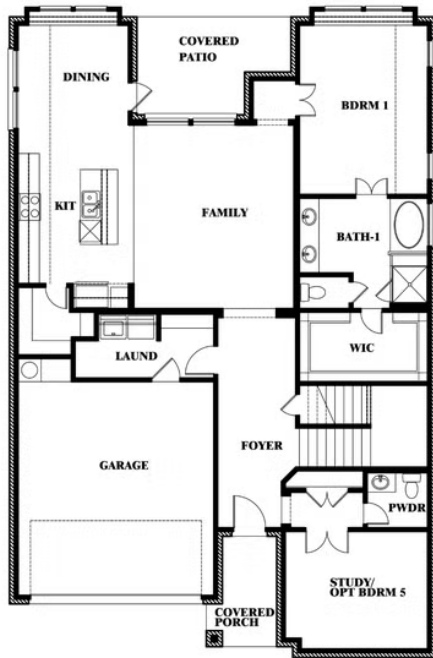

Violet II

VIOLET II FLOOR PLAN

THE RETREAT AT NORTH GROVE 60-70

1735 UPLAND ROAD, WAXAHACHIE, TX 75165

Violet II