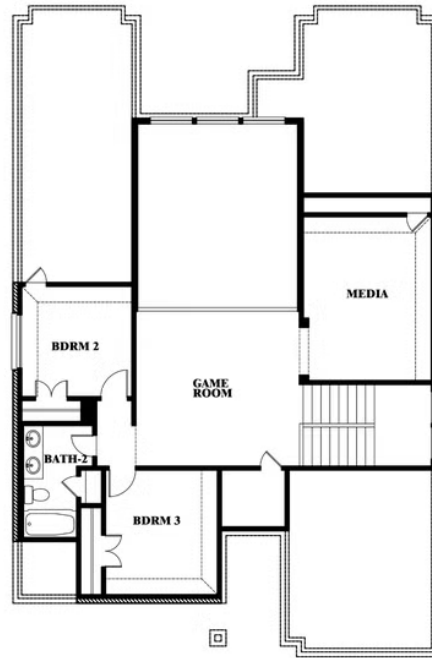

Violet II

VIOLET II FLOOR PLAN

THE RETREAT AT NORTH GROVE 60-70

1735 UPLAND ROAD, WAXAHACHIE, TX 75165

Violet II