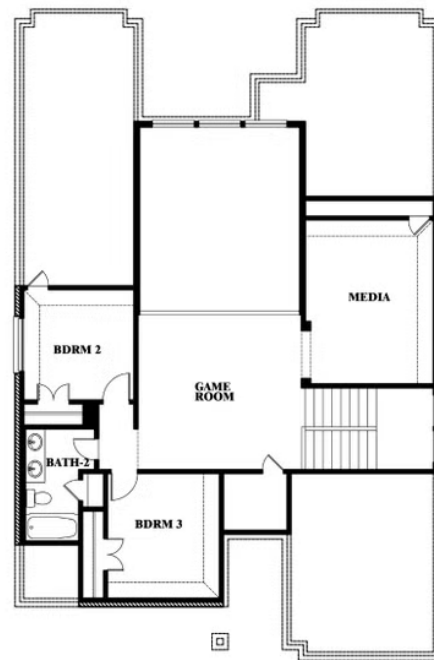

Violet II

THE RETREAT AT NORTH GROVE 60-70

1735 UPLAND ROAD, WAXAHACHIE, TX 75165

VIOLET II FLOOR PLAN WITH OPTIONAL BEDROOM AT STUDY

Violet II

Opt. Bed 5 & Bath 4 at Study