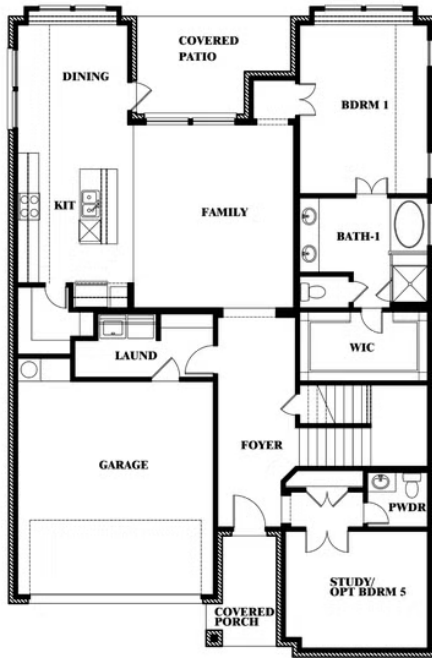

Violet

VIOLET FLOOR PLAN

THE RETREAT AT NORTH GROVE 60-70

1735 UPLAND ROAD, WAXAHACHIE, TX 75165

Violet