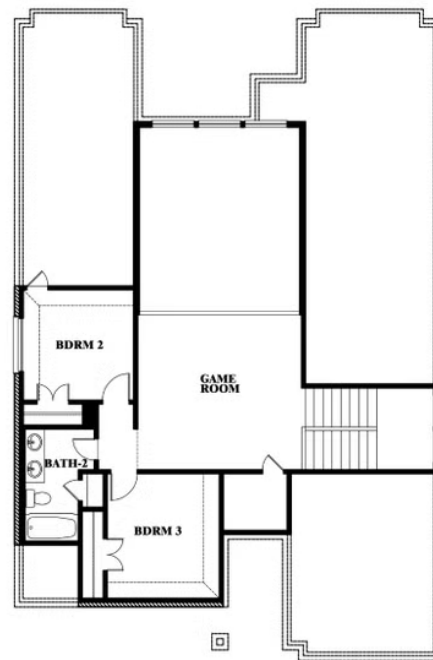

Violet

THE RETREAT AT NORTH GROVE 60-70

1735 UPLAND ROAD, WAXAHACHIE, TX 75165

VIOLET FLOOR PLAN WITH OPTIONAL BEDROOM AT STUDY

Violet
Opt. Bed 5 & Bath 4 at Study