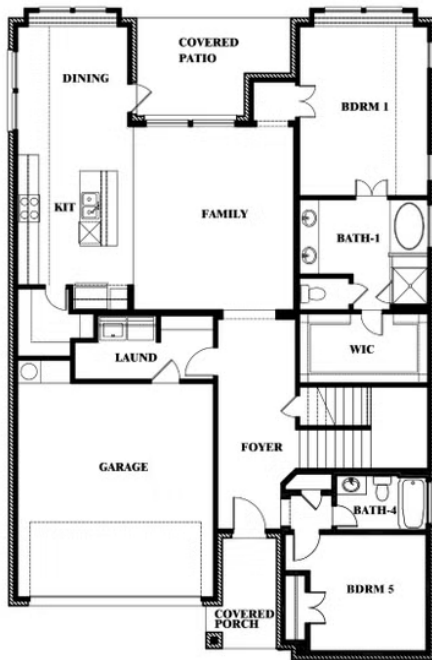

Violet

THE RETREAT AT NORTH GROVE 60-70

1735 UPLAND ROAD, WAXAHACHIE, TX 75165

VIOLET FLOOR PLAN WITH OPTIONAL BEDROOM AT STUDY

Violet
Opt. Bed 5 & Bath 4 at Study