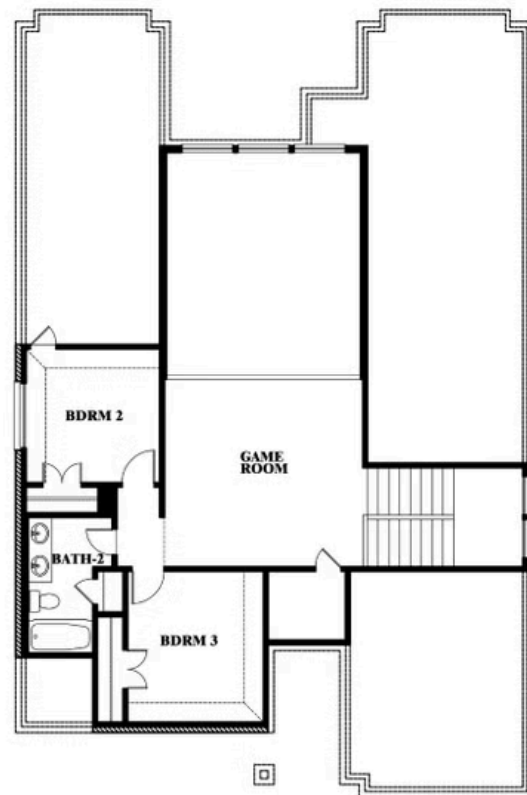

2
CAR GARAGE

Violet

VIOLET FLOOR PLAN

THE RETREAT AT NORTH GROVE 60-70

1735 UPLAND ROAD, WAXAHACHIE, TX 75165

Violet

This brochure is for general informational purposes and is to be used as a guide only. Changes may be made during the development process and floorplans, dimensions, fixtures, fittings, finishes and specifications are subject to change without notice. Window placement, balcony configuration, wardrobe sizes and living areas may vary slightly within each plan type. EQUAL HOUSING OPPORTUNITY

Violet

THE RETREAT AT NORTH GROVE 60-70
1735 UPLAND ROAD, WAXAHACHIE, TX 75165

VIOLET FLOOR PLAN WITH OPTIONAL BEDROOM AT STUDY

Violet
Opt. Bed 5 & Bath 4 at Study

This brochure is for general informational purposes and is to be used as a guide only. Changes may be made during the development process and floorplans, dimensions, fixtures, fittings, finishes and specifications are subject to change without notice. Window placement, balcony configuration, wardrobe sizes and living areas may vary slightly within each plan type. EQUAL HOUSING OPPORTUNITY