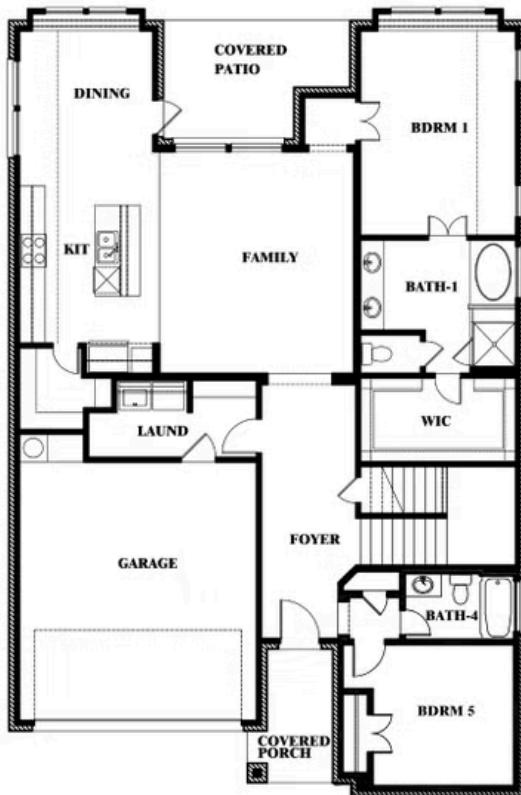

Violet

HOMES FROM
\$448,990

CLASSIC SERIES

THE RETREAT AT NORTH GROVE 60-70

1735 UPLAND ROAD, WAXAHACHIE, TX 75165

2,381
SQUARE FEET

3
BEDROOMS

2.5
BATHROOMS

2
CAR GARAGE

Violet

VIOLET FLOOR PLAN

THE RETREAT AT NORTH GROVE 60-70

1735 UPLAND ROAD, WAXAHACHIE, TX 75165

Violet

This brochure is for general informational purposes and is to be used as a guide only. Changes may be made during the development process and floorplans, dimensions, fixtures, fittings, finishes and specifications are subject to change without notice. Window placement, balcony configuration, wardrobe sizes and living areas may vary slightly within each plan type. EQUAL HOUSING OPPORTUNITY

Violet

THE RETREAT AT NORTH GROVE 60-70
1735 UPLAND ROAD, WAXAHACHIE, TX 75165

VIOLET FLOOR PLAN WITH OPTIONAL BEDROOM AT STUDY

Violet
Opt. Bed 5 & Bath 4 at Study

This brochure is for general informational purposes and is to be used as a guide only. Changes may be made during the development process and floorplans, dimensions, fixtures, fittings, finishes and specifications are subject to change without notice. Window placement, balcony configuration, wardrobe sizes and living areas may vary slightly within each plan type. EQUAL HOUSING OPPORTUNITY