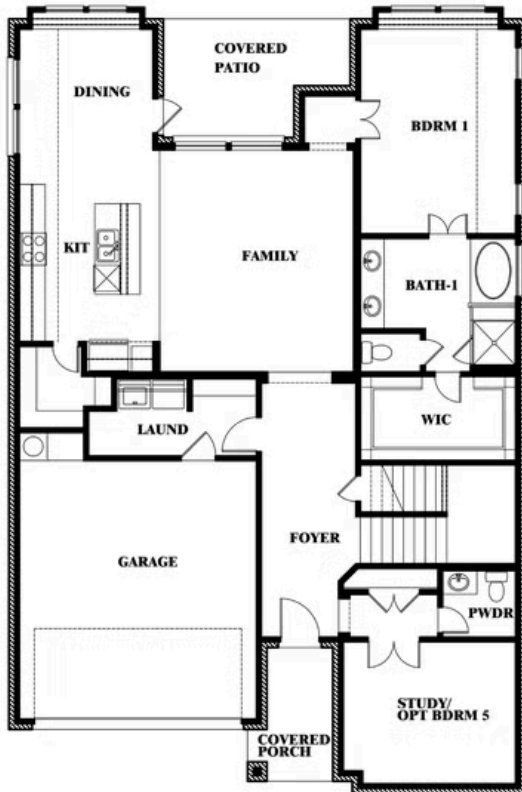

Violet

HOMES FROM
\$448,990

CLASSIC SERIES

THE RETREAT AT NORTH GROVE 60-70

1735 UPLAND ROAD, WAXAHACHIE, TX 75165

2,381
SQUARE FEET

3
BEDROOMS

2.5
BATHROOMS

2
CAR GARAGE

Violet

VIOLET FLOOR PLAN

THE RETREAT AT NORTH GROVE 60-70

1735 UPLAND ROAD, WAXAHACHIE, TX 75165

Violet

This brochure is for general informational purposes and is to be used as a guide only. Changes may be made during the development process and floorplans, dimensions, fixtures, fittings, finishes and specifications are subject to change without notice. Window placement, balcony configuration, wardrobe sizes and living areas may vary slightly within each plan type. EQUAL HOUSING OPPORTUNITY

Violet

THE RETREAT AT NORTH GROVE 60-70
1735 UPLAND ROAD, WAXAHACHIE, TX 75165

VIOLET FLOOR PLAN WITH OPTIONAL BEDROOM AT STUDY

Violet
Opt. Bed 5 & Bath 4 at Study

This brochure is for general informational purposes and is to be used as a guide only. Changes may be made during the development process and floorplans, dimensions, fixtures, fittings, finishes and specifications are subject to change without notice. Window placement, balcony configuration, wardrobe sizes and living areas may vary slightly within each plan type. EQUAL HOUSING OPPORTUNITY