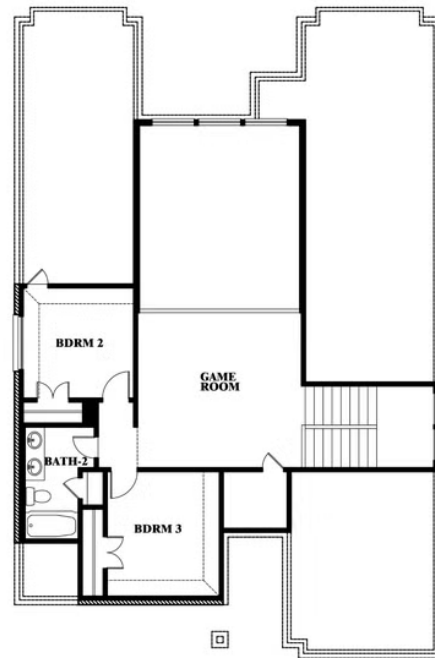

ELEVATION B

ELEVATION B

ELEVATION C

Violet

VIOLET FLOOR PLAN

THE RETREAT AT NORTH GROVE 60-70

1735 UPLAND ROAD, WAXAHACHIE, TX 75165

Violet