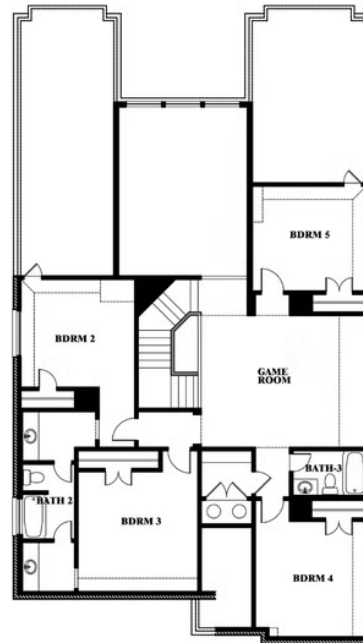

Rose III

ROSE III FLOOR PLAN

THE RETREAT AT NORTH GROVE 60-70

1735 UPLAND ROAD, WAXAHACHIE, TX 75165

Rose III