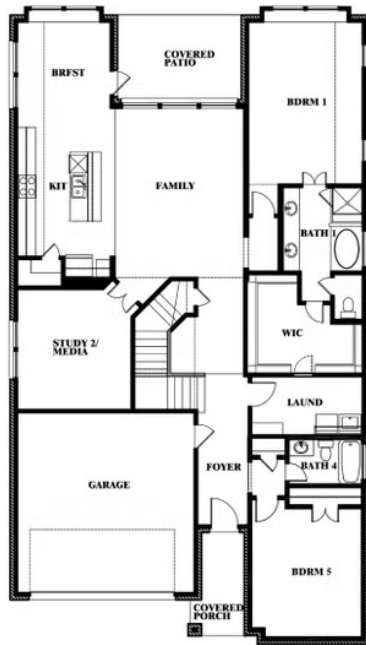

Rose III

THE RETREAT AT NORTH GROVE 60-70

1735 UPLAND ROAD, WAXAHACHIE, TX 75165

ROSE III FLOOR PLAN WITH OPTIONAL BED & BATH AT STUDY

Rose III
Opt. Bed & Bath at Study