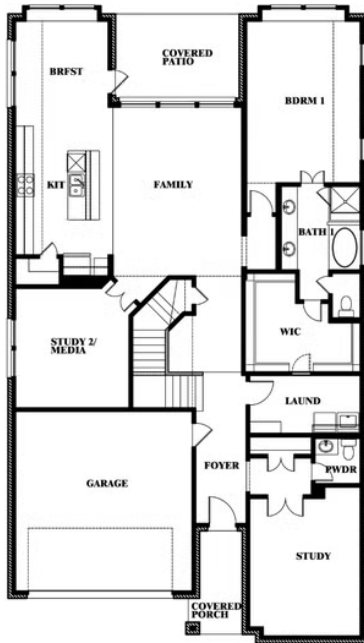

Rose III

ROSE III FLOOR PLAN

THE RETREAT AT NORTH GROVE 60-70

1735 UPLAND ROAD, WAXAHACHIE, TX 75165

Rose III