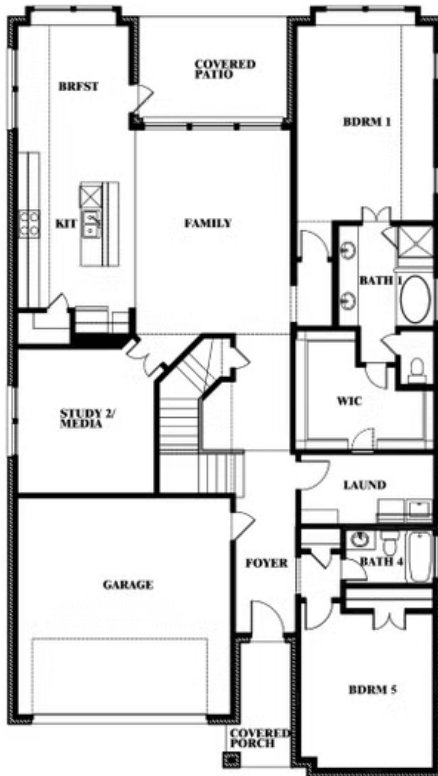

# Rose

**ROSE FLOOR PLAN**

# Rose

## THE RETREAT AT NORTH GROVE 60-70

1735 UPLAND ROAD, WAXAHACHIE, TX 75165

**ROSE FLOOR PLAN WITH OPTIONAL BED & BATH AT STUDY**

Rose  
Opt. Bed & Bath at Study

This brochure is for general informational purposes and is to be used as a guide only. Changes may be made during the development process and floorplans, dimensions, fixtures, fittings, finishes and specifications are subject to change without notice. Window placement, balcony configuration, wardrobe sizes and living areas may vary slightly within each plan type. EQUAL HOUSING OPPORTUNITY