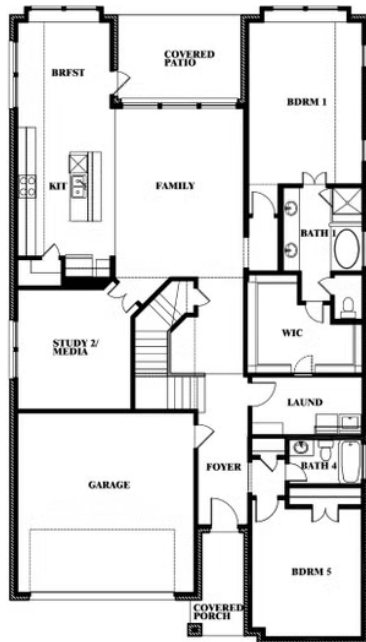

Rose

THE RETREAT AT NORTH GROVE 60-70

1735 UPLAND ROAD, WAXAHACHIE, TX 75165

ROSE FLOOR PLAN WITH OPTIONAL BED & BATH AT STUDY

Rose
Opt. Bed & Bath at Study