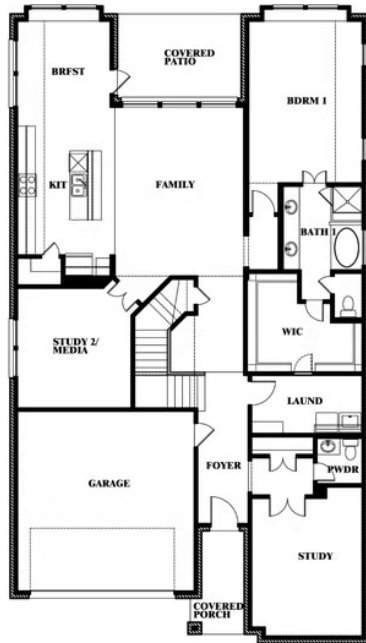

Rose

ROSE FLOOR PLAN

THE RETREAT AT NORTH GROVE 60-70

1735 UPLAND ROAD, WAXAHACHIE, TX 75165

Rose