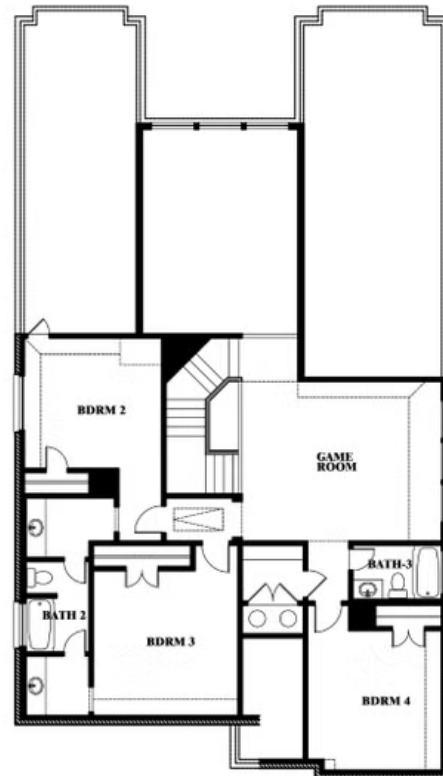

# Rose

**ROSE FLOOR PLAN**

## THE RETREAT AT NORTH GROVE 60-70

1735 UPLAND ROAD, WAXAHACHIE, TX 75165

**ROSE FLOOR PLAN WITH OPTIONAL BED & BATH AT STUDY**

Rose  
Opt. Bed & Bath at Study

This brochure is for general informational purposes and is to be used as a guide only. Changes may be made during the development process and floorplans, dimensions, fixtures, fittings, finishes and specifications are subject to change without notice. Window placement, balcony configuration, wardrobe sizes and living areas may vary slightly within each plan type. EQUAL HOUSING OPPORTUNITY