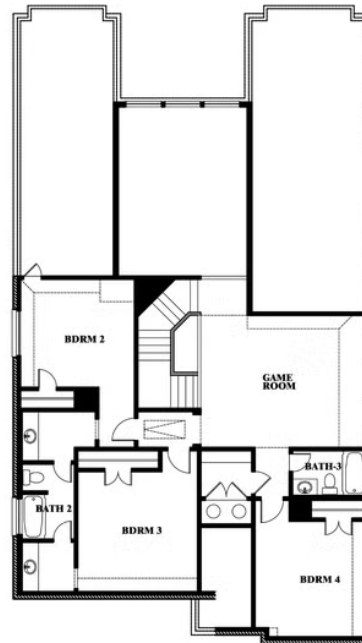

Rose

ROSE FLOOR PLAN

THE RETREAT AT NORTH GROVE 60-70

1735 UPLAND ROAD, WAXAHACHIE, TX 75165

Rose