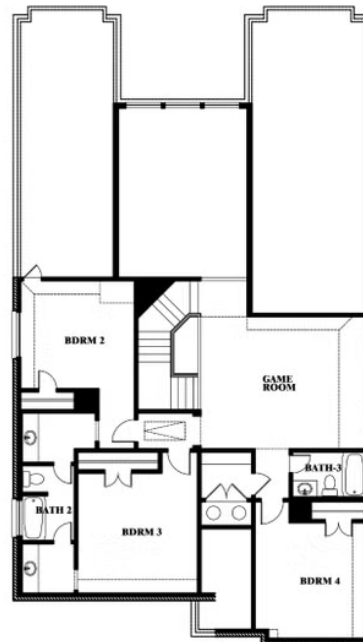

Rose

THE RETREAT AT NORTH GROVE 60-70

1735 UPLAND ROAD, WAXAHACHIE, TX 75165

ROSE FLOOR PLAN WITH OPTIONAL BED & BATH AT STUDY

Rose
Opt. Bed & Bath at Study