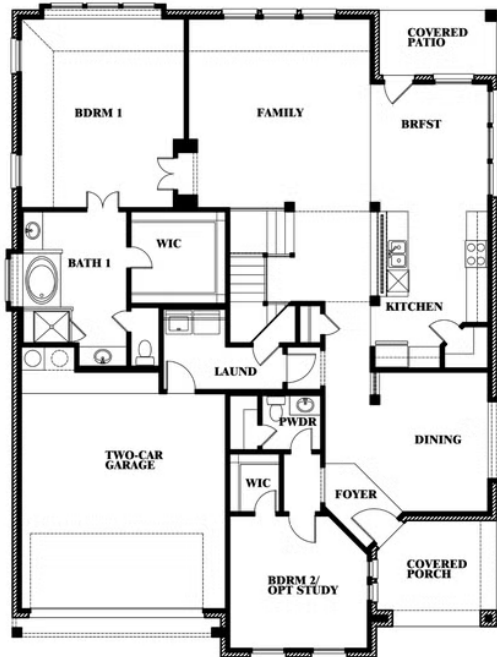

Magnolia II

THE RETREAT AT NORTH GROVE 60-70

1735 UPLAND ROAD, WAXAHACHIE, TX 75165

MAGNOLIA II FLOOR PLAN

Magnolia II