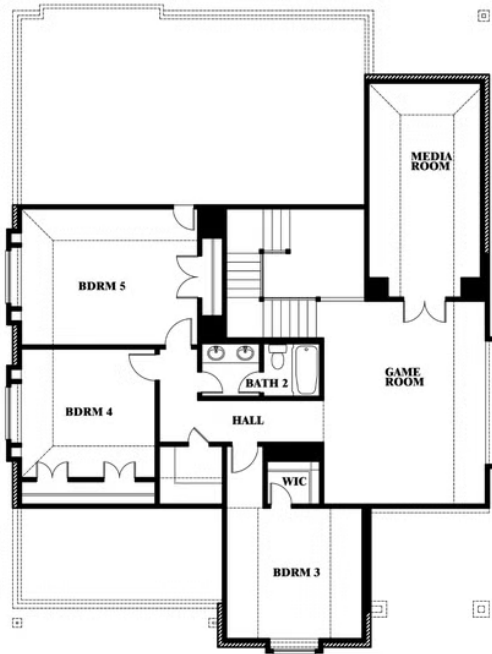

Magnolia II

THE RETREAT AT NORTH GROVE 60-70

1735 UPLAND ROAD, WAXAHACHIE, TX 75165

MAGNOLIA II FLOOR PLAN

Magnolia II