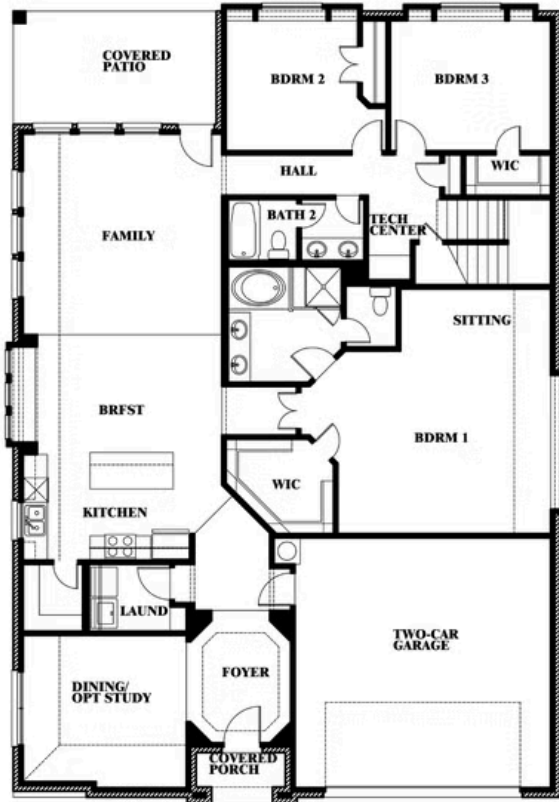

2
CAR GARAGE

ELEVATION A

ELEVATION B

ELEVATION B

ELEVATION C

ELEVATION C

Hawthorne II

THE RETREAT AT NORTH GROVE 60-70
1735 UPLAND ROAD, WAXAHACHIE, TX 75165

Hawthorne II

This brochure is for general informational purposes and is to be used as a guide only. Changes may be made during the development process and floorplans, dimensions, fixtures, fittings, finishes and specifications are subject to change without notice. Window placement, balcony configuration, wardrobe sizes and living areas may vary slightly within each plan type. EQUAL HOUSING OPPORTUNITY

Hawthorne II

THE RETREAT AT NORTH GROVE 60-70
1735 UPLAND ROAD, WAXAHACHIE, TX 75165

Hawthorne II Opt. Deluxe Kitchen

This brochure is for general informational purposes and is to be used as a guide only. Changes may be made during the development process and floorplans, dimensions, fixtures, fittings, finishes and specifications are subject to change without notice. Window placement, balcony configuration, wardrobe sizes and living areas may vary slightly within each plan type. EQUAL HOUSING OPPORTUNITY