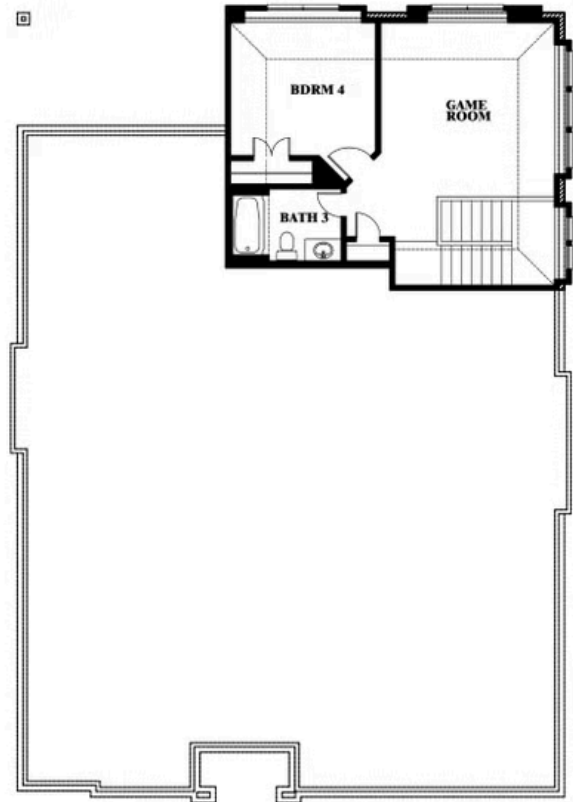

Hawthorne II

This brochure is for general informational purposes and is to be used as a guide only. Changes may be made during the development process and floorplans, dimensions, fixtures, fittings, finishes and specifications are subject to change without notice. Window placement, balcony configuration, wardrobe sizes and living areas may vary slightly within each plan type. EQUAL HOUSING OPPORTUNITY

Hawthorne II

THE RETREAT AT NORTH GROVE 60-70
1735 UPLAND ROAD, WAXAHACHIE, TX 75165

Hawthorne II Opt. Deluxe Kitchen

This brochure is for general informational purposes and is to be used as a guide only. Changes may be made during the development process and floorplans, dimensions, fixtures, fittings, finishes and specifications are subject to change without notice. Window placement, balcony configuration, wardrobe sizes and living areas may vary slightly within each plan type. EQUAL HOUSING OPPORTUNITY