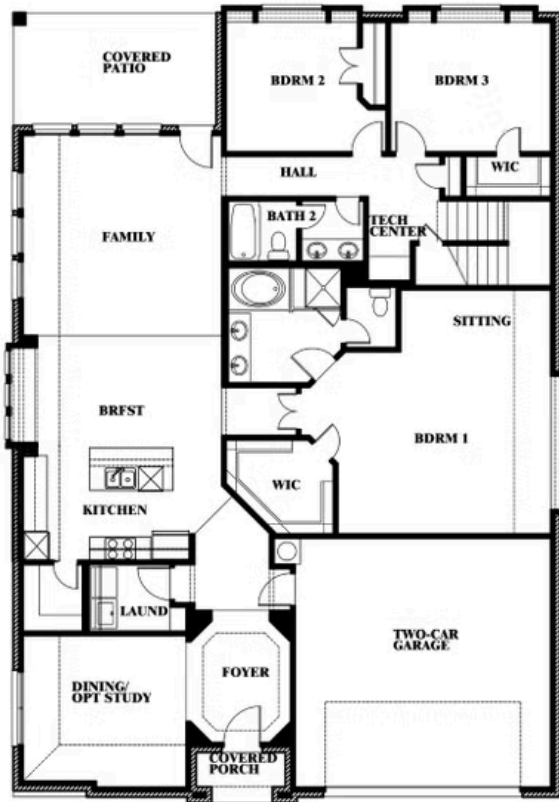

2
CAR GARAGE

ELEVATION A

ELEVATION B

ELEVATION B

ELEVATION C

ELEVATION C

Hawthorne II

THE RETREAT AT NORTH GROVE 60-70
1735 UPLAND ROAD, WAXAHACHIE, TX 75165

Hawthorne II

This brochure is for general informational purposes and is to be used as a guide only. Changes may be made during the development process and floorplans, dimensions, fixtures, fittings, finishes and specifications are subject to change without notice. Window placement, balcony configuration, wardrobe sizes and living areas may vary slightly within each plan type. EQUAL HOUSING OPPORTUNITY

Hawthorne II

THE RETREAT AT NORTH GROVE 60-70
1735 UPLAND ROAD, WAXAHACHIE, TX 75165

Hawthorne II Opt. Deluxe Kitchen

This brochure is for general informational purposes and is to be used as a guide only. Changes may be made during the development process and floorplans, dimensions, fixtures, fittings, finishes and specifications are subject to change without notice. Window placement, balcony configuration, wardrobe sizes and living areas may vary slightly within each plan type. EQUAL HOUSING OPPORTUNITY