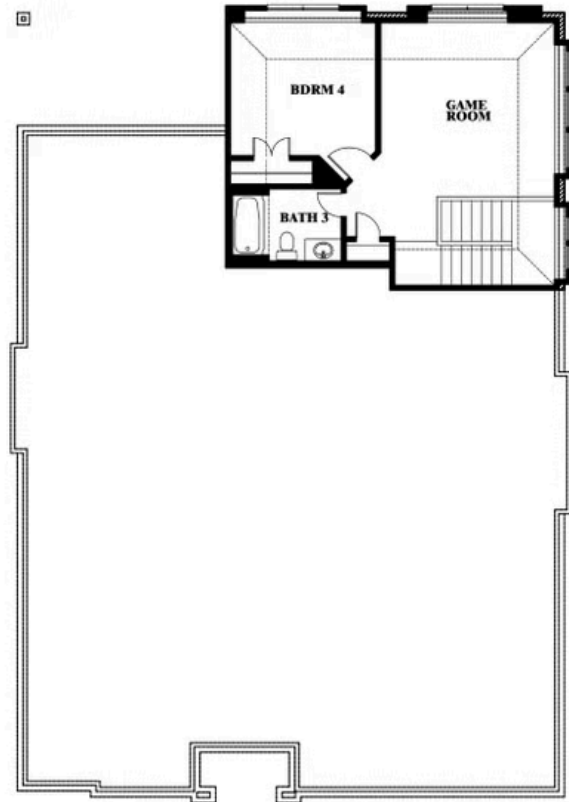

Hawthorne II

This brochure is for general informational purposes and is to be used as a guide only. Changes may be made during the development process and floorplans, dimensions, fixtures, fittings, finishes and specifications are subject to change without notice. Window placement, balcony configuration, wardrobe sizes and living areas may vary slightly within each plan type. EQUAL HOUSING OPPORTUNITY

Hawthorne II

THE RETREAT AT NORTH GROVE 60-70
1735 UPLAND ROAD, WAXAHACHIE, TX 75165

Hawthorne II Opt. Deluxe Kitchen

This brochure is for general informational purposes and is to be used as a guide only. Changes may be made during the development process and floorplans, dimensions, fixtures, fittings, finishes and specifications are subject to change without notice. Window placement, balcony configuration, wardrobe sizes and living areas may vary slightly within each plan type. EQUAL HOUSING OPPORTUNITY