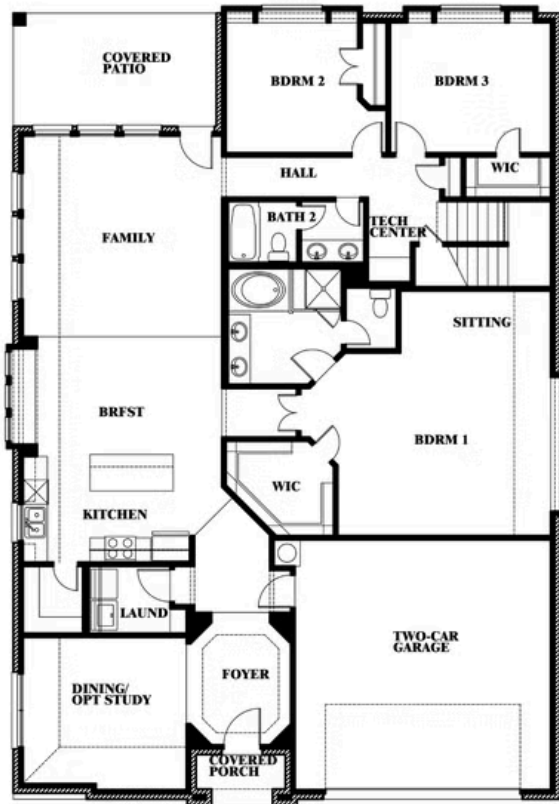

2
CAR GARAGE

ELEVATION A

ELEVATION B

ELEVATION B

ELEVATION C

ELEVATION C

Hawthorne II

THE RETREAT AT NORTH GROVE 60-70
1735 UPLAND ROAD, WAXAHACHIE, TX 75165

Hawthorne II

This brochure is for general informational purposes and is to be used as a guide only. Changes may be made during the development process and floorplans, dimensions, fixtures, fittings, finishes and specifications are subject to change without notice. Window placement, balcony configuration, wardrobe sizes and living areas may vary slightly within each plan type. EQUAL HOUSING OPPORTUNITY

Hawthorne II

THE RETREAT AT NORTH GROVE 60-70
1735 UPLAND ROAD, WAXAHACHIE, TX 75165

Hawthorne II Opt. Deluxe Kitchen

This brochure is for general informational purposes and is to be used as a guide only. Changes may be made during the development process and floorplans, dimensions, fixtures, fittings, finishes and specifications are subject to change without notice. Window placement, balcony configuration, wardrobe sizes and living areas may vary slightly within each plan type. EQUAL HOUSING OPPORTUNITY