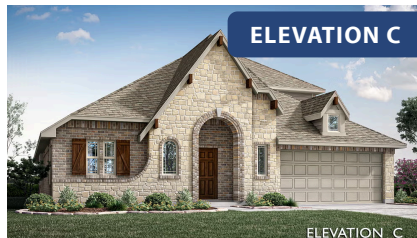

Hawthorne II

HOMES FROM
\$465,990

CLASSIC SERIES

THE RETREAT AT NORTH GROVE 60-70

1735 UPLAND ROAD, WAXAHACHIE, TX 75165

2,752
SQUARE FEET

4
BEDROOMS

3.0
BATHROOMS

2
CAR GARAGE

ELEVATION A

ELEVATION B

ELEVATION B

ELEVATION C

ELEVATION C

Hawthorne II

THE RETREAT AT NORTH GROVE 60-70
1735 UPLAND ROAD, WAXAHACHIE, TX 75165