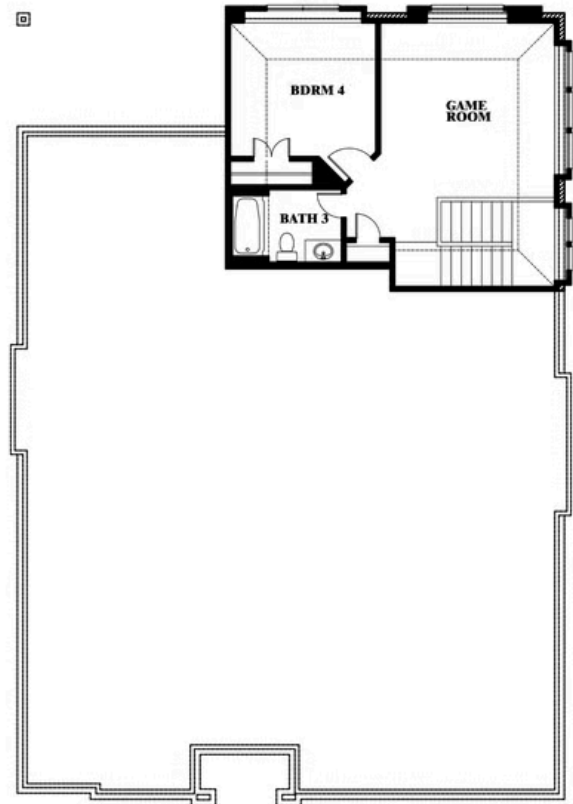

2
CAR GARAGE

ELEVATION A

ELEVATION B

ELEVATION B

ELEVATION C

ELEVATION C

Hawthorne II

THE RETREAT AT NORTH GROVE 60-70
1735 UPLAND ROAD, WAXAHACHIE, TX 75165

Hawthorne II

This brochure is for general informational purposes and is to be used as a guide only. Changes may be made during the development process and floorplans, dimensions, fixtures, fittings, finishes and specifications are subject to change without notice. Window placement, balcony configuration, wardrobe sizes and living areas may vary slightly within each plan type. EQUAL HOUSING OPPORTUNITY

Hawthorne II

THE RETREAT AT NORTH GROVE 60-70
1735 UPLAND ROAD, WAXAHACHIE, TX 75165

Hawthorne II Opt. Deluxe Kitchen

This brochure is for general informational purposes and is to be used as a guide only. Changes may be made during the development process and floorplans, dimensions, fixtures, fittings, finishes and specifications are subject to change without notice. Window placement, balcony configuration, wardrobe sizes and living areas may vary slightly within each plan type. EQUAL HOUSING OPPORTUNITY