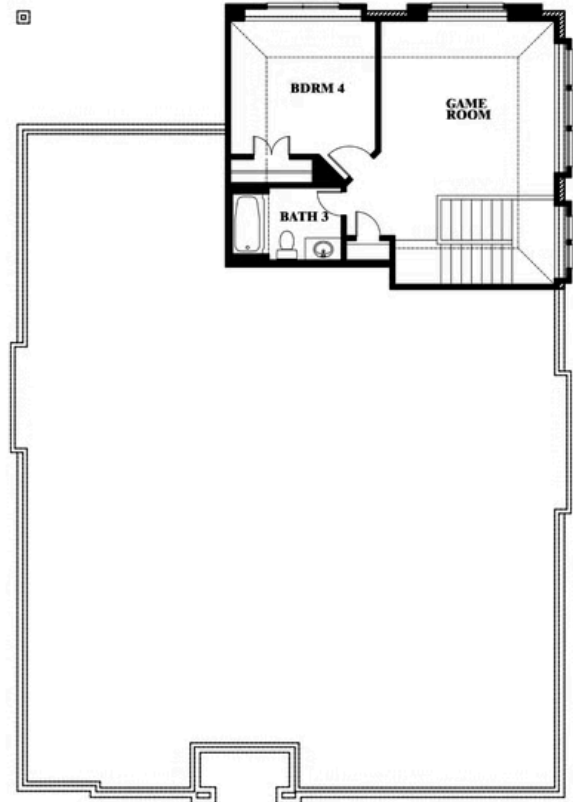

2
CAR GARAGE

ELEVATION A

ELEVATION B

ELEVATION B

ELEVATION C

ELEVATION C

Hawthorne II

THE RETREAT AT NORTH GROVE 60-70
1735 UPLAND ROAD, WAXAHACHIE, TX 75165

Hawthorne II

This brochure is for general informational purposes and is to be used as a guide only. Changes may be made during the development process and floorplans, dimensions, fixtures, fittings, finishes and specifications are subject to change without notice. Window placement, balcony configuration, wardrobe sizes and living areas may vary slightly within each plan type. EQUAL HOUSING OPPORTUNITY

Hawthorne II

THE RETREAT AT NORTH GROVE 60-70
1735 UPLAND ROAD, WAXAHACHIE, TX 75165

Hawthorne II Opt. Deluxe Kitchen

This brochure is for general informational purposes and is to be used as a guide only. Changes may be made during the development process and floorplans, dimensions, fixtures, fittings, finishes and specifications are subject to change without notice. Window placement, balcony configuration, wardrobe sizes and living areas may vary slightly within each plan type. EQUAL HOUSING OPPORTUNITY