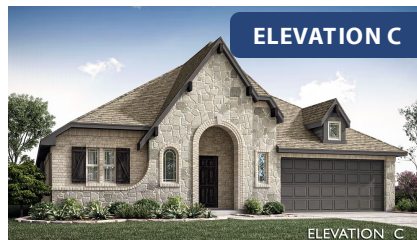

Hawthorne

HOMES FROM
\$422,990

CLASSIC SERIES

THE RETREAT AT NORTH GROVE 60-70

1735 UPLAND ROAD, WAXAHACHIE, TX 75165

2,235
SQUARE FEET

4
BEDROOMS

2.0
BATHROOMS

2
CAR GARAGE

ELEVATION A

ELEVATION B

ELEVATION B

ELEVATION C

ELEVATION C

Hawthorne

THE RETREAT AT NORTH GROVE 60-70