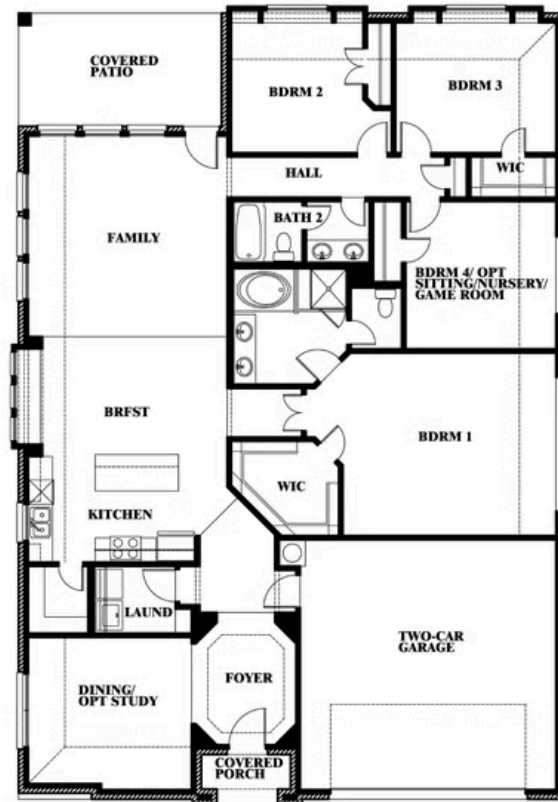

Hawthorne

THE RETREAT AT NORTH GROVE 60-70

1735 UPLAND ROAD, WAXAHACHIE, TX 75165

Hawthorne

This brochure is for general informational purposes and is to be used as a guide only. Changes may be made during the development process and floorplans, dimensions, fixtures, fittings, finishes and specifications are subject to change without notice. Window placement, balcony configuration, wardrobe sizes and living areas may vary slightly within each plan type. EQUAL HOUSING OPPORTUNITY