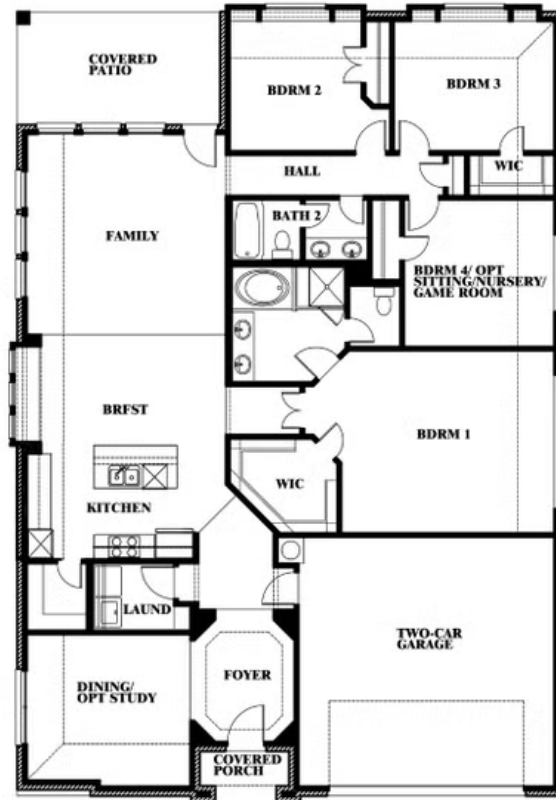

2
CAR GARAGE

ELEVATION A

ELEVATION B

ELEVATION B

ELEVATION C

ELEVATION C

Hawthorne

THE RETREAT AT NORTH GROVE 60-70

1735 UPLAND ROAD, WAXAHACHIE, TX 75165

Hawthorne

This brochure is for general informational purposes and is to be used as a guide only. Changes may be made during the development process and floorplans, dimensions, fixtures, fittings, finishes and specifications are subject to change without notice. Window placement, balcony configuration, wardrobe sizes and living areas may vary slightly within each plan type. EQUAL HOUSING OPPORTUNITY

Hawthorne

THE RETREAT AT NORTH GROVE 60-70

1735 UPLAND ROAD, WAXAHACHIE, TX 75165

Hawthorne Opt. Deluxe Kitchen

This brochure is for general informational purposes and is to be used as a guide only. Changes may be made during the development process and floorplans, dimensions, fixtures, fittings, finishes and specifications are subject to change without notice. Window placement, balcony configuration, wardrobe sizes and living areas may vary slightly within each plan type. EQUAL HOUSING OPPORTUNITY