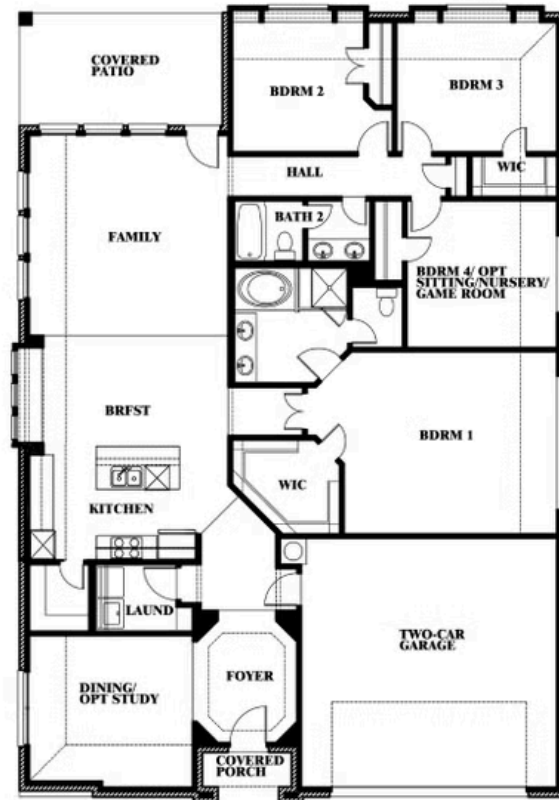

2
CAR GARAGE

ELEVATION A

ELEVATION B

ELEVATION B

ELEVATION C

ELEVATION C

Hawthorne

THE RETREAT AT NORTH GROVE 60-70
1735 UPLAND ROAD, WAXAHACHIE, TX 75165

Hawthorne

This brochure is for general informational purposes and is to be used as a guide only. Changes may be made during the development process and floorplans, dimensions, fixtures, fittings, finishes and specifications are subject to change without notice. Window placement, balcony configuration, wardrobe sizes and living areas may vary slightly within each plan type. EQUAL HOUSING OPPORTUNITY

Hawthorne

THE RETREAT AT NORTH GROVE 60-70
1735 UPLAND ROAD, WAXAHACHIE, TX 75165

Hawthorne
Opt. Deluxe Kitchen

This brochure is for general informational purposes and is to be used as a guide only. Changes may be made during the development process and floorplans, dimensions, fixtures, fittings, finishes and specifications are subject to change without notice. Window placement, balcony configuration, wardrobe sizes and living areas may vary slightly within each plan type. EQUAL HOUSING OPPORTUNITY