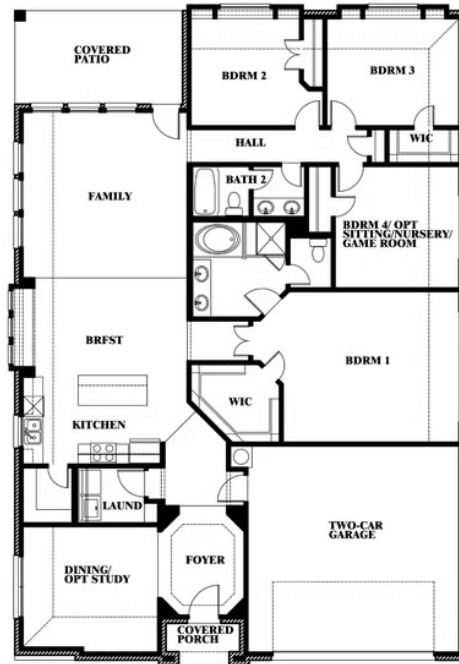

Hawthorne

THE RETREAT AT NORTH GROVE 60-70

1735 UPLAND ROAD, WAXAHACHIE, TX 75165

Hawthorne