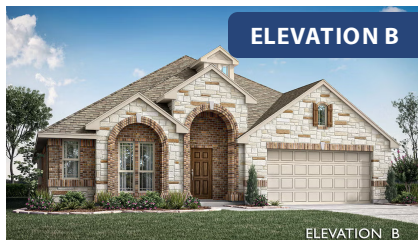

Hawthorne

HOMES FROM
\$422,990

CLASSIC SERIES

THE RETREAT AT NORTH GROVE 60-70

1735 UPLAND ROAD, WAXAHACHIE, TX 75165

2,235
SQUARE FEET

4
BEDROOMS

2.0
BATHROOMS

2
CAR GARAGE

ELEVATION A

ELEVATION B

ELEVATION B

ELEVATION C

ELEVATION C

Hawthorne

THE RETREAT AT NORTH GROVE 60-70