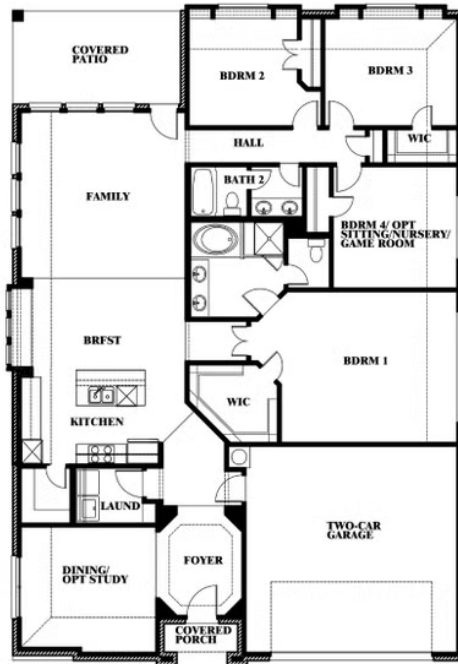

Hawthorne

THE RETREAT AT NORTH GROVE 60-70

1735 UPLAND ROAD, WAXAHACHIE, TX 75165

Hawthorne
Opt. Deluxe Kitchen