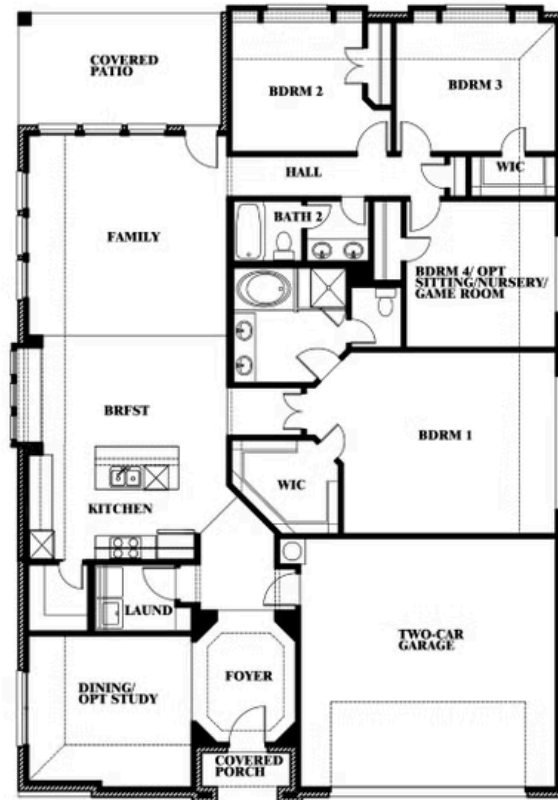

2
CAR GARAGE

ELEVATION A

ELEVATION B

ELEVATION B

ELEVATION C

ELEVATION C

Hawthorne

THE RETREAT AT NORTH GROVE 60-70

1735 UPLAND ROAD, WAXAHACHIE, TX 75165

Hawthorne

This brochure is for general informational purposes and is to be used as a guide only. Changes may be made during the development process and floorplans, dimensions, fixtures, fittings, finishes and specifications are subject to change without notice. Window placement, balcony configuration, wardrobe sizes and living areas may vary slightly within each plan type. EQUAL HOUSING OPPORTUNITY

Hawthorne

THE RETREAT AT NORTH GROVE 60-70
1735 UPLAND ROAD, WAXAHACHIE, TX 75165

Hawthorne
Opt. Deluxe Kitchen

This brochure is for general informational purposes and is to be used as a guide only. Changes may be made during the development process and floorplans, dimensions, fixtures, fittings, finishes and specifications are subject to change without notice. Window placement, balcony configuration, wardrobe sizes and living areas may vary slightly within each plan type. EQUAL HOUSING OPPORTUNITY