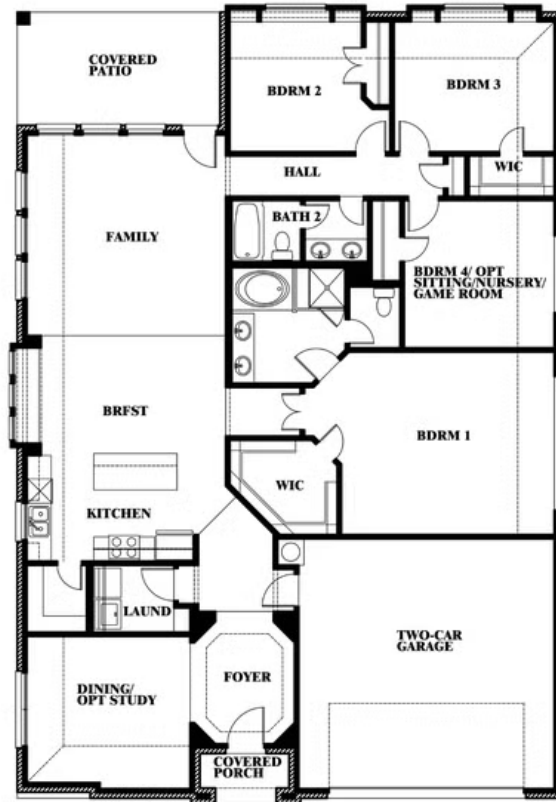

Hawthorne

THE RETREAT AT NORTH GROVE 60-70

1735 UPLAND ROAD, WAXAHACHIE, TX 75165

Hawthorne

This brochure is for general informational purposes and is to be used as a guide only. Changes may be made during the development process and floorplans, dimensions, fixtures, fittings, finishes and specifications are subject to change without notice. Window placement, balcony configuration, wardrobe sizes and living areas may vary slightly within each plan type. EQUAL HOUSING OPPORTUNITY