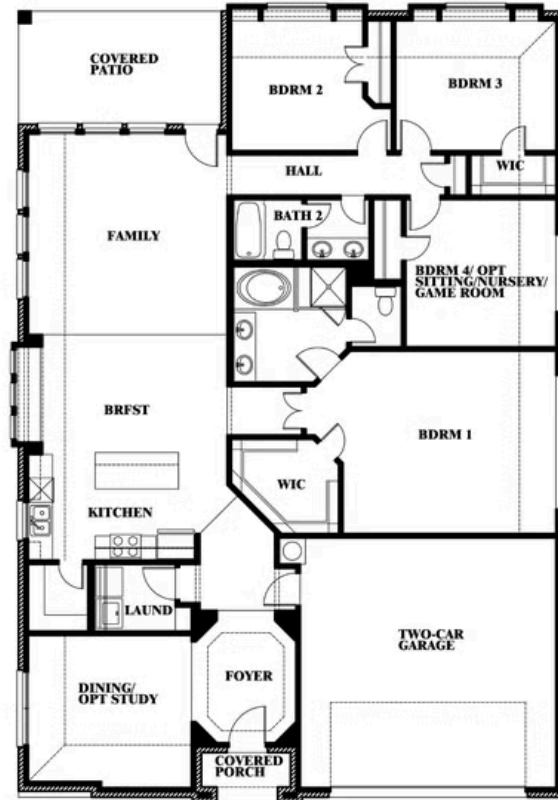

2
CAR GARAGE

ELEVATION A

ELEVATION B

ELEVATION B

ELEVATION C

ELEVATION C

Hawthorne

THE RETREAT AT NORTH GROVE 60-70
1735 UPLAND ROAD, WAXAHACHIE, TX 75165

Hawthorne

This brochure is for general informational purposes and is to be used as a guide only. Changes may be made during the development process and floorplans, dimensions, fixtures, fittings, finishes and specifications are subject to change without notice. Window placement, balcony configuration, wardrobe sizes and living areas may vary slightly within each plan type. EQUAL HOUSING OPPORTUNITY

Hawthorne

THE RETREAT AT NORTH GROVE 60-70
1735 UPLAND ROAD, WAXAHACHIE, TX 75165

Hawthorne
Opt. Deluxe Kitchen

This brochure is for general informational purposes and is to be used as a guide only. Changes may be made during the development process and floorplans, dimensions, fixtures, fittings, finishes and specifications are subject to change without notice. Window placement, balcony configuration, wardrobe sizes and living areas may vary slightly within each plan type. EQUAL HOUSING OPPORTUNITY