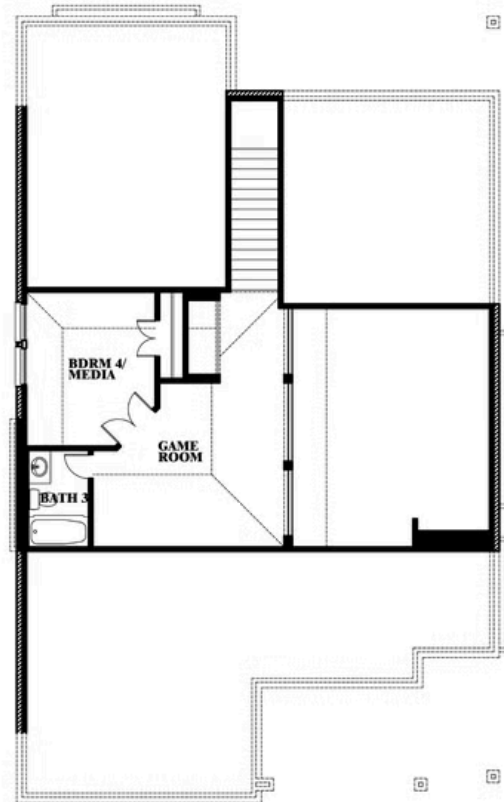

2
CAR GARAGE

ELEVATION C

Dogwood III

THE RETREAT AT NORTH GROVE 60-70
1735 UPLAND ROAD, WAXAHACHIE, TX 75165

Dogwood III

This brochure is for general informational purposes and is to be used as a guide only. Changes may be made during the development process and floorplans, dimensions, fixtures, fittings, finishes and specifications are subject to change without notice. Window placement, balcony configuration, wardrobe sizes and living areas may vary slightly within each plan type. **EQUAL HOUSING OPPORTUNITY**