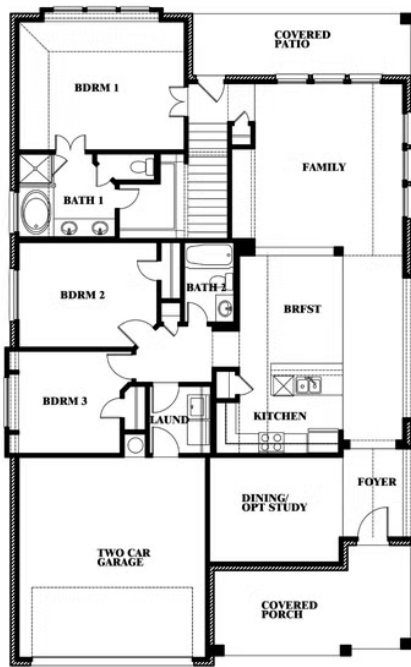

Dogwood III

THE RETREAT AT NORTH GROVE 60-70
1735 UPLAND ROAD, WAXAHACHIE, TX 75165

Dogwood III