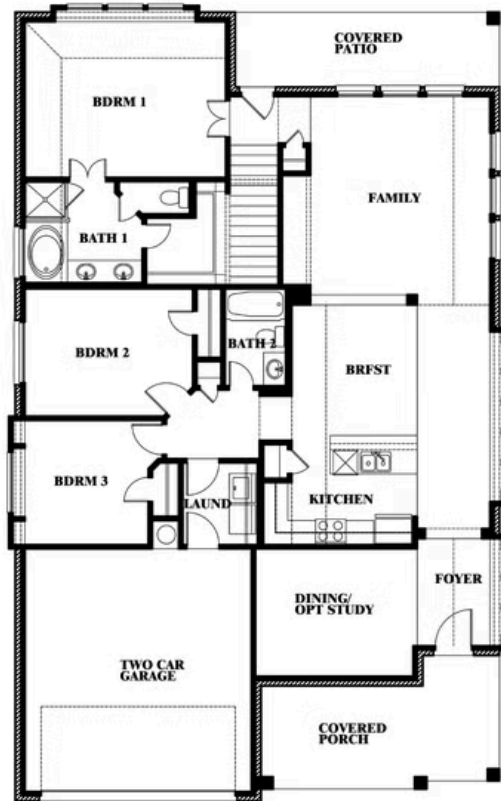

Dogwood III

CLASSIC SERIES

THE RETREAT AT NORTH GROVE 60-70

1735 UPLAND ROAD, WAXAHACHIE, TX 75165

HOMES FROM
\$433,990

2,333
SQUARE FEET

4
BEDROOMS

3.0
BATHROOMS

2
CAR GARAGE

ELEVATION C

Dogwood III

THE RETREAT AT NORTH GROVE 60-70
1735 UPLAND ROAD, WAXAHACHIE, TX 75165

Dogwood III

This brochure is for general informational purposes and is to be used as a guide only. Changes may be made during the development process and floorplans, dimensions, fixtures, fittings, finishes and specifications are subject to change without notice. Window placement, balcony configuration, wardrobe sizes and living areas may vary slightly within each plan type. **EQUAL HOUSING OPPORTUNITY**