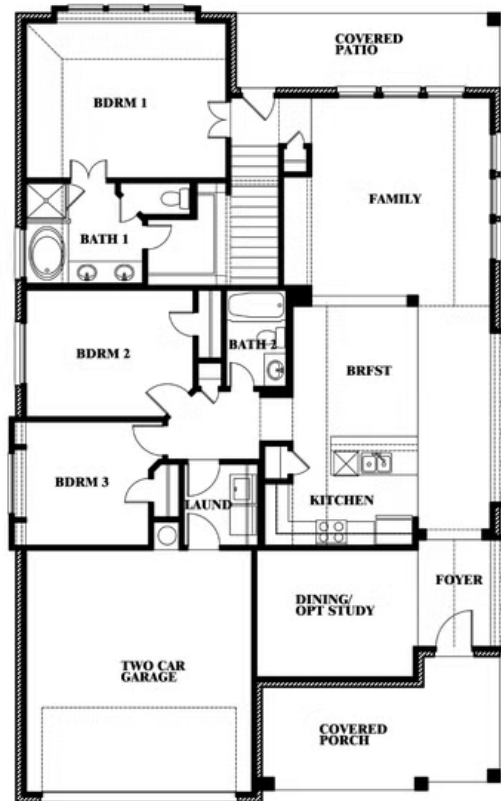

Dogwood III

THE RETREAT AT NORTH GROVE 60-70

1735 UPLAND ROAD, WAXAHACHIE, TX 75165

Dogwood III

This brochure is for general informational purposes and is to be used as a guide only. Changes may be made during the development process and floorplans, dimensions, fixtures, fittings, finishes and specifications are subject to change without notice. Window placement, balcony configuration, wardrobe sizes and living areas may vary slightly within each plan type. EQUAL HOUSING OPPORTUNITY