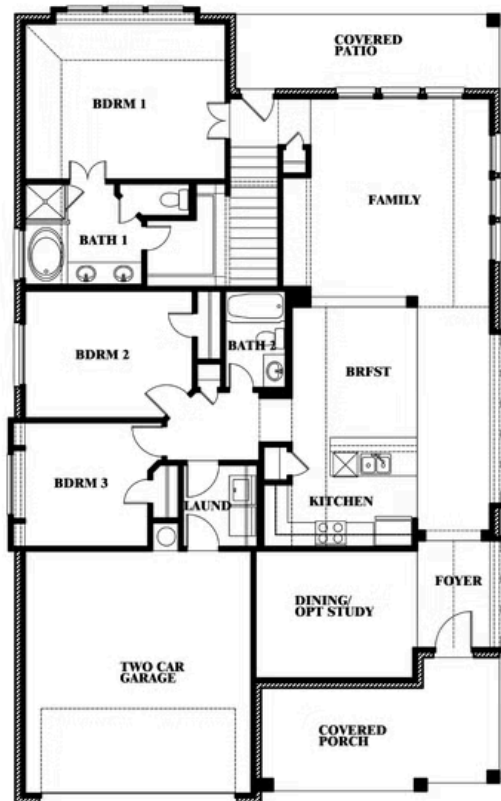

Dogwood III

CLASSIC SERIES

THE RETREAT AT NORTH GROVE 60-70

1735 UPLAND ROAD, WAXAHACHIE, TX 75165

HOMES FROM
\$433,990

2,333
SQUARE FEET

4
BEDROOMS

3.0
BATHROOMS

2
CAR GARAGE

ELEVATION C

Dogwood III

THE RETREAT AT NORTH GROVE 60-70
1735 UPLAND ROAD, WAXAHACHIE, TX 75165

Dogwood III

This brochure is for general informational purposes and is to be used as a guide only. Changes may be made during the development process and floorplans, dimensions, fixtures, fittings, finishes and specifications are subject to change without notice. Window placement, balcony configuration, wardrobe sizes and living areas may vary slightly within each plan type. EQUAL HOUSING OPPORTUNITY