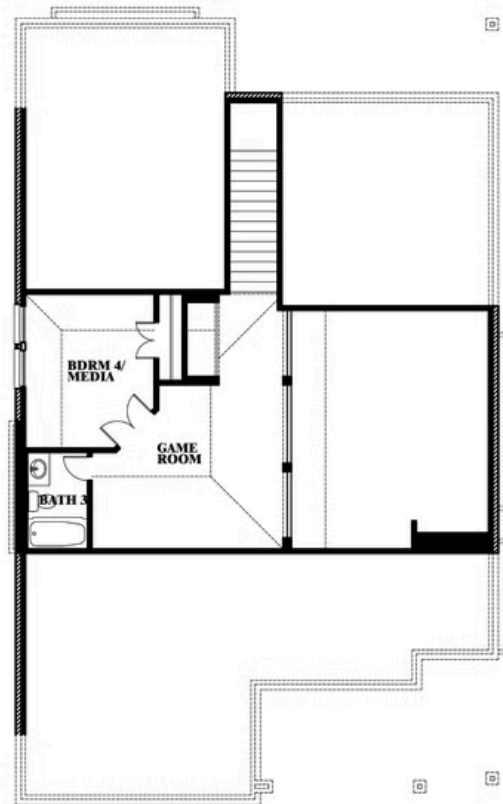

2
CAR GARAGE

ELEVATION C

Dogwood III

THE RETREAT AT NORTH GROVE 60-70
1735 UPLAND ROAD, WAXAHACHIE, TX 75165

Dogwood III

This brochure is for general informational purposes and is to be used as a guide only. Changes may be made during the development process and floorplans, dimensions, fixtures, fittings, finishes and specifications are subject to change without notice. Window placement, balcony configuration, wardrobe sizes and living areas may vary slightly within each plan type. EQUAL HOUSING OPPORTUNITY