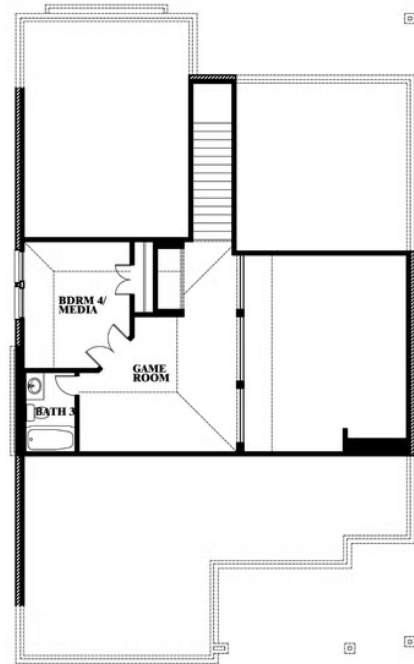

Dogwood III

THE RETREAT AT NORTH GROVE 60-70
1735 UPLAND ROAD, WAXAHACHIE, TX 75165

Dogwood III