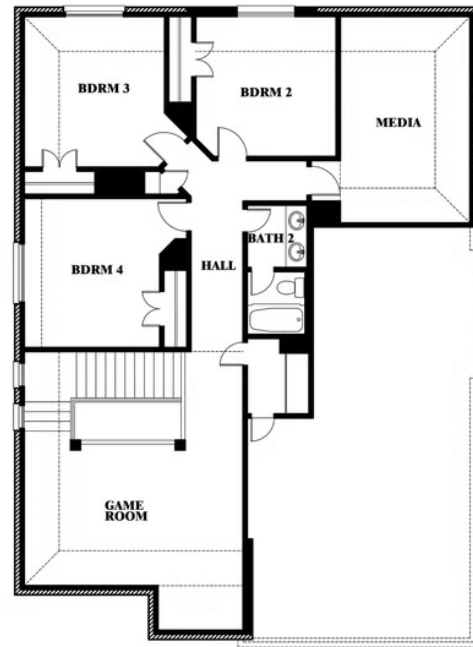

Dewberry II

THE RETREAT AT NORTH GROVE 60-70
1735 UPLAND ROAD, WAXAHACHIE, TX 75165

Dewberry II