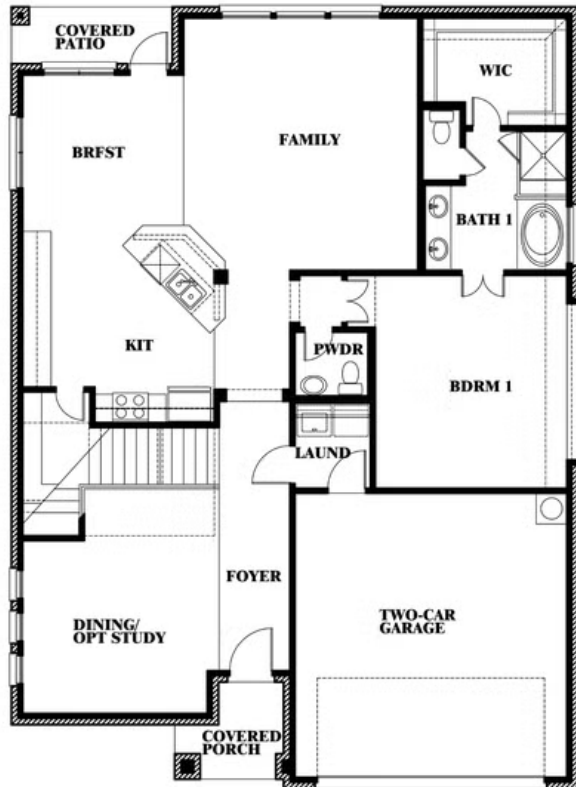

Dewberry II

THE RETREAT AT NORTH GROVE 60-70
1735 UPLAND ROAD, WAXAHACHIE, TX 75165

Dewberry II

This brochure is for general informational purposes and is to be used as a guide only. Changes may be made during the development process and floorplans, dimensions, fixtures, fittings, finishes and specifications are subject to change without notice. Window placement, balcony configuration, wardrobe sizes and living areas may vary slightly within each plan type. EQUAL HOUSING OPPORTUNITY