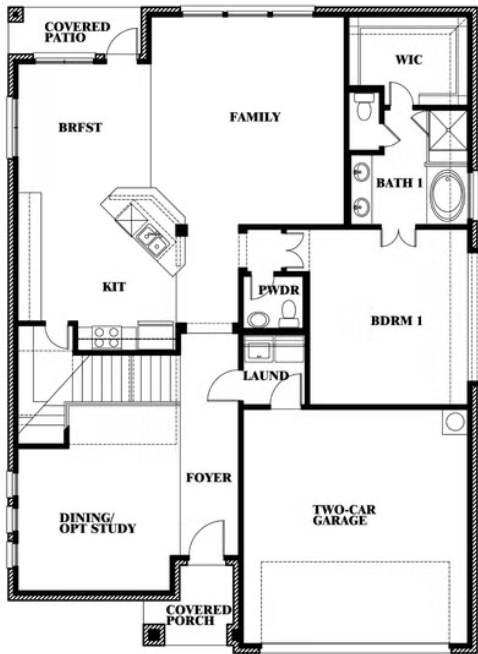

Dewberry II

THE RETREAT AT NORTH GROVE 60-70
1735 UPLAND ROAD, WAXAHACHIE, TX 75165

Dewberry II