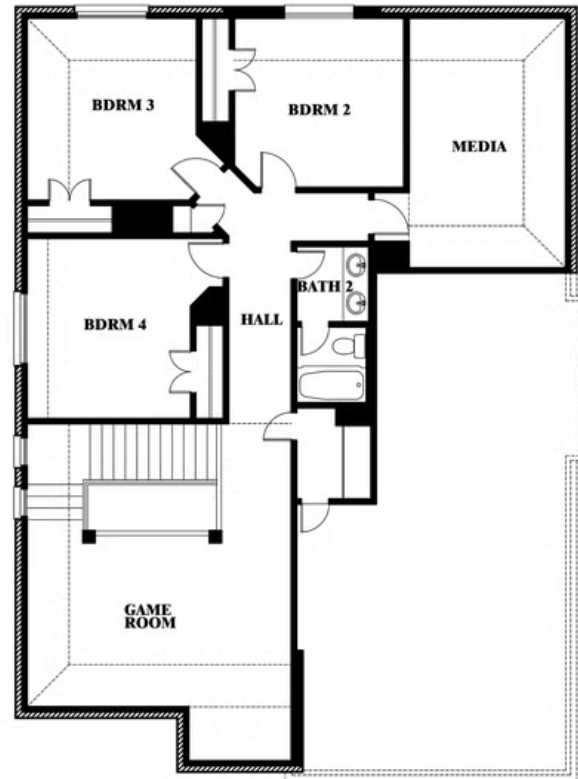

Dewberry II

THE RETREAT AT NORTH GROVE 60-70
1735 UPLAND ROAD, WAXAHACHIE, TX 75165

Dewberry II

This brochure is for general informational purposes and is to be used as a guide only. Changes may be made during the development process and floorplans, dimensions, fixtures, fittings, finishes and specifications are subject to change without notice. Window placement, balcony configuration, wardrobe sizes and living areas may vary slightly within each plan type. EQUAL HOUSING OPPORTUNITY