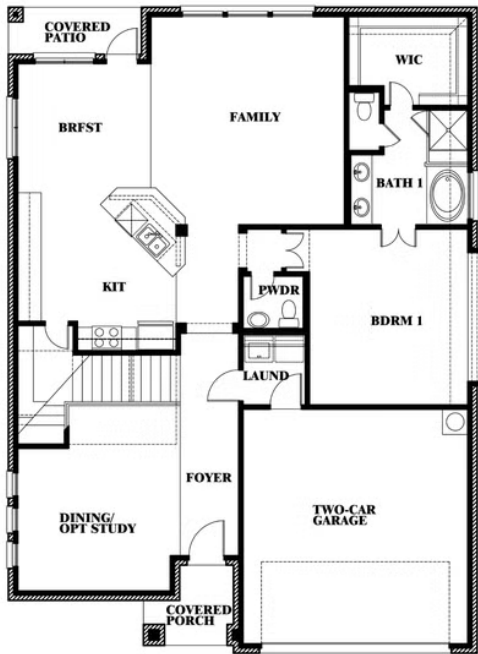

Dewberry

THE RETREAT AT NORTH GROVE 60-70
1735 UPLAND ROAD, WAXAHACHIE, TX 75165

Dewberry