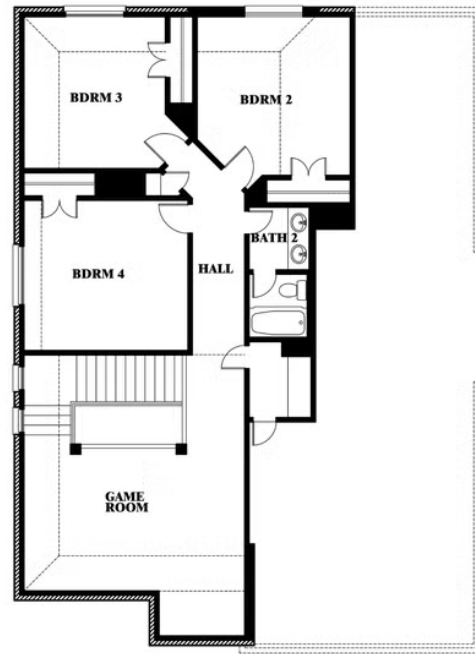

ELEVATION A

ELEVATION A

ELEVATION CS

ELEVATION CS

Dewberry

THE RETREAT AT NORTH GROVE 60-70
1735 UPLAND ROAD, WAXAHACHIE, TX 75165

Dewberry