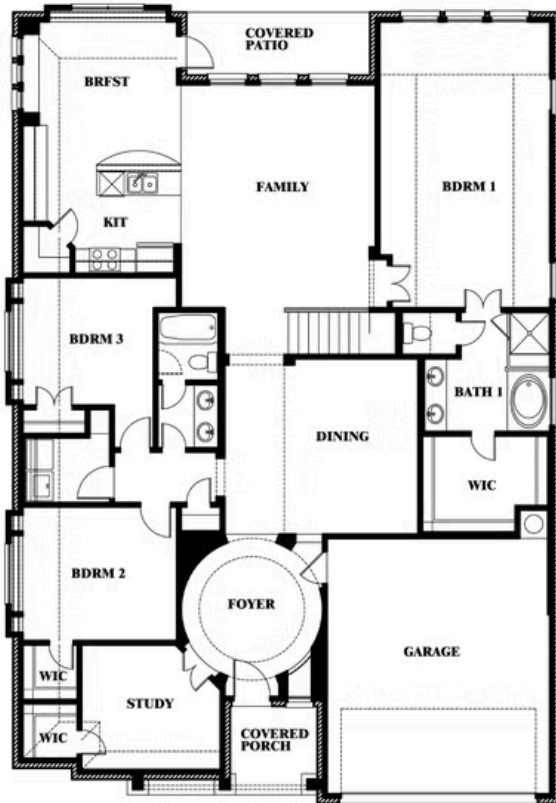

Carolina IV

HOMES FROM
\$485,990

CLASSIC SERIES

THE RETREAT AT NORTH GROVE 60-70

1735 UPLAND ROAD, WAXAHACHIE, TX 75165

3,280
SQUARE FEET

4
BEDROOMS

3.0
BATHROOMS

2
CAR GARAGE

ELEVATION D

Carolina IV

THE RETREAT AT NORTH GROVE 60-70
1735 UPLAND ROAD, WAXAHACHIE, TX 75165

Carolina IV

This brochure is for general informational purposes and is to be used as a guide only. Changes may be made during the development process and floorplans, dimensions, fixtures, fittings, finishes and specifications are subject to change without notice. Window placement, balcony configuration, wardrobe sizes and living areas may vary slightly within each plan type. EQUAL HOUSING OPPORTUNITY