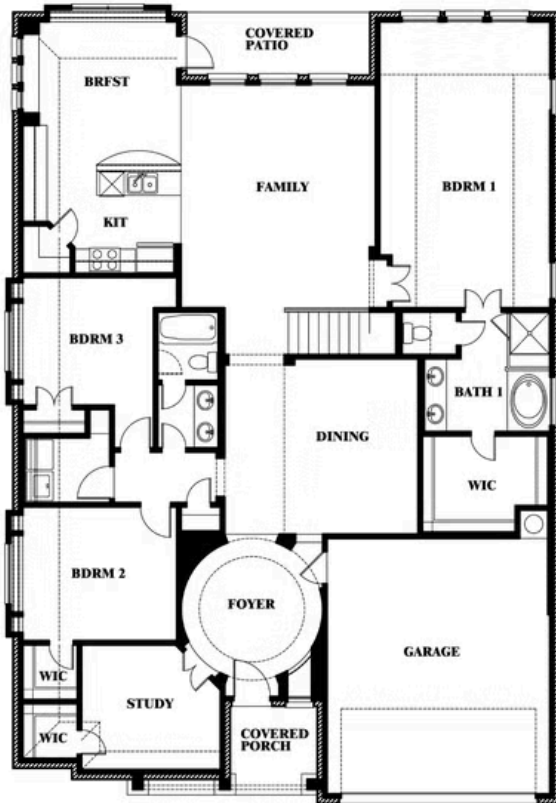

2
CAR GARAGE

ELEVATION D

ELEVATION A

ELEVATION A

ELEVATION AS

ELEVATION AS

ELEVATION C

ELEVATION C

ELEVATION E

ELEVATION E

ELEVATION F

ELEVATION F

Carolina IV

THE RETREAT AT NORTH GROVE 60-70
1735 UPLAND ROAD, WAXAHACHIE, TX 75165

Carolina IV

This brochure is for general informational purposes and is to be used as a guide only. Changes may be made during the development process and floorplans, dimensions, fixtures, fittings, finishes and specifications are subject to change without notice. Window placement, balcony configuration, wardrobe sizes and living areas may vary slightly within each plan type. EQUAL HOUSING OPPORTUNITY