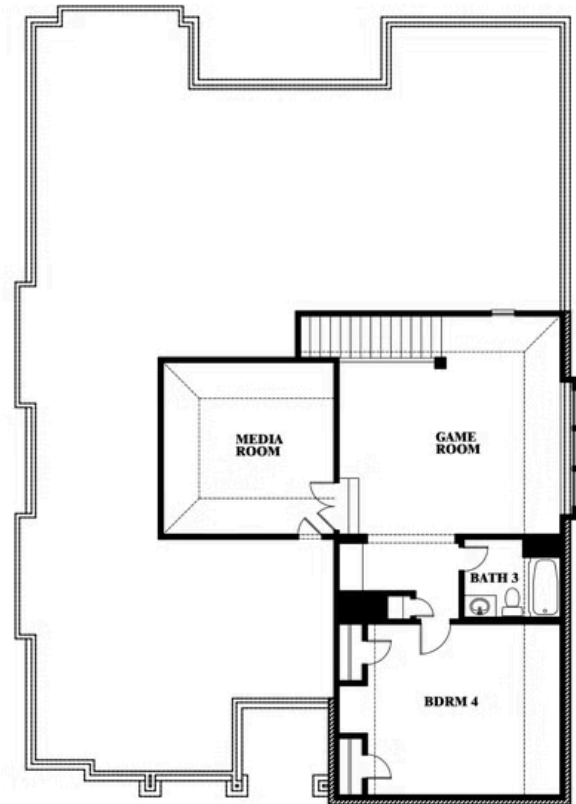

Carolina IV

HOMES FROM
\$485,990

CLASSIC SERIES

THE RETREAT AT NORTH GROVE 60-70

1735 UPLAND ROAD, WAXAHACHIE, TX 75165

3,280
SQUARE FEET

4
BEDROOMS

3.0
BATHROOMS

2
CAR GARAGE

ELEVATION D

Carolina IV

THE RETREAT AT NORTH GROVE 60-70
1735 UPLAND ROAD, WAXAHACHIE, TX 75165

Carolina IV

This brochure is for general informational purposes and is to be used as a guide only. Changes may be made during the development process and floorplans, dimensions, fixtures, fittings, finishes and specifications are subject to change without notice. Window placement, balcony configuration, wardrobe sizes and living areas may vary slightly within each plan type. EQUAL HOUSING OPPORTUNITY