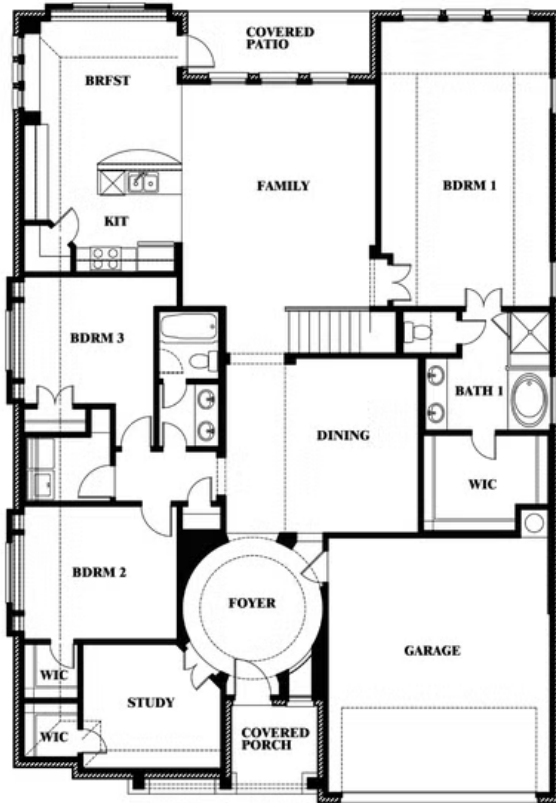

Carolina IV

THE RETREAT AT NORTH GROVE 60-70
1735 UPLAND ROAD, WAXAHACHIE, TX 75165

Carolina IV

This brochure is for general informational purposes and is to be used as a guide only. Changes may be made during the development process and floorplans, dimensions, fixtures, fittings, finishes and specifications are subject to change without notice. Window placement, balcony configuration, wardrobe sizes and living areas may vary slightly within each plan type. EQUAL HOUSING OPPORTUNITY