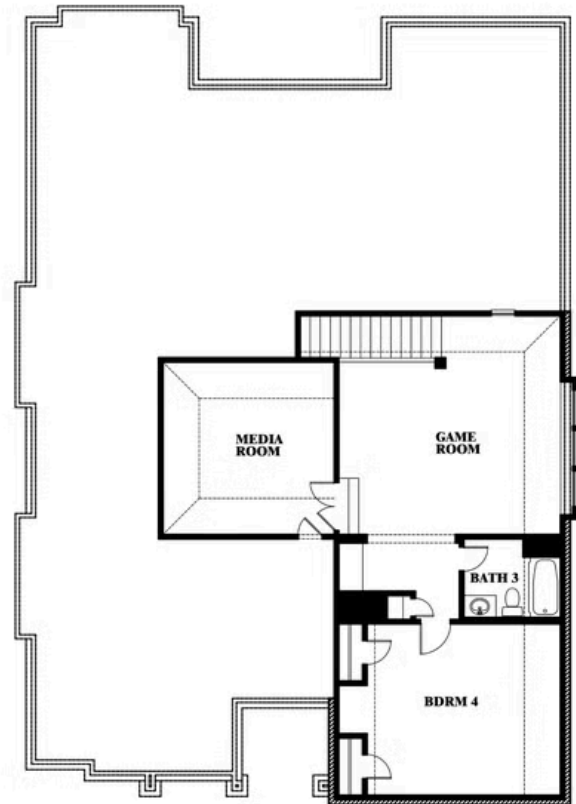

2
CAR GARAGE

ELEVATION D

ELEVATION A

ELEVATION A

ELEVATION AS

ELEVATION AS

ELEVATION C

ELEVATION C

ELEVATION E

ELEVATION E

ELEVATION F

ELEVATION F

Carolina IV

THE RETREAT AT NORTH GROVE 60-70
1735 UPLAND ROAD, WAXAHACHIE, TX 75165

Carolina IV

This brochure is for general informational purposes and is to be used as a guide only. Changes may be made during the development process and floorplans, dimensions, fixtures, fittings, finishes and specifications are subject to change without notice. Window placement, balcony configuration, wardrobe sizes and living areas may vary slightly within each plan type. EQUAL HOUSING OPPORTUNITY